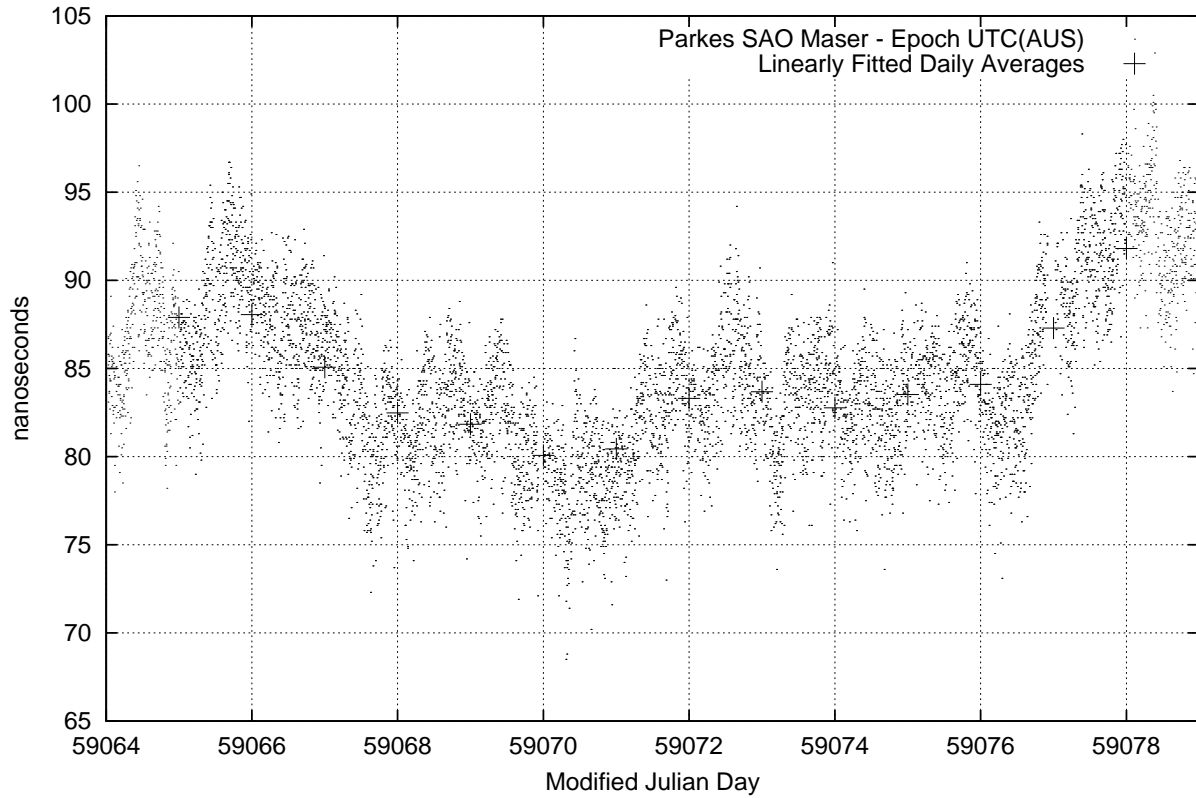

GPS Common-View Time-Transfer between ATNF Parkes and NMI Sydney

Tue Aug 18 22:26:13 2020

GPS Common-View Frequency Transfer between ATNF Parkes and NMI Sydney

Tue Aug 18 22:26:13 2020