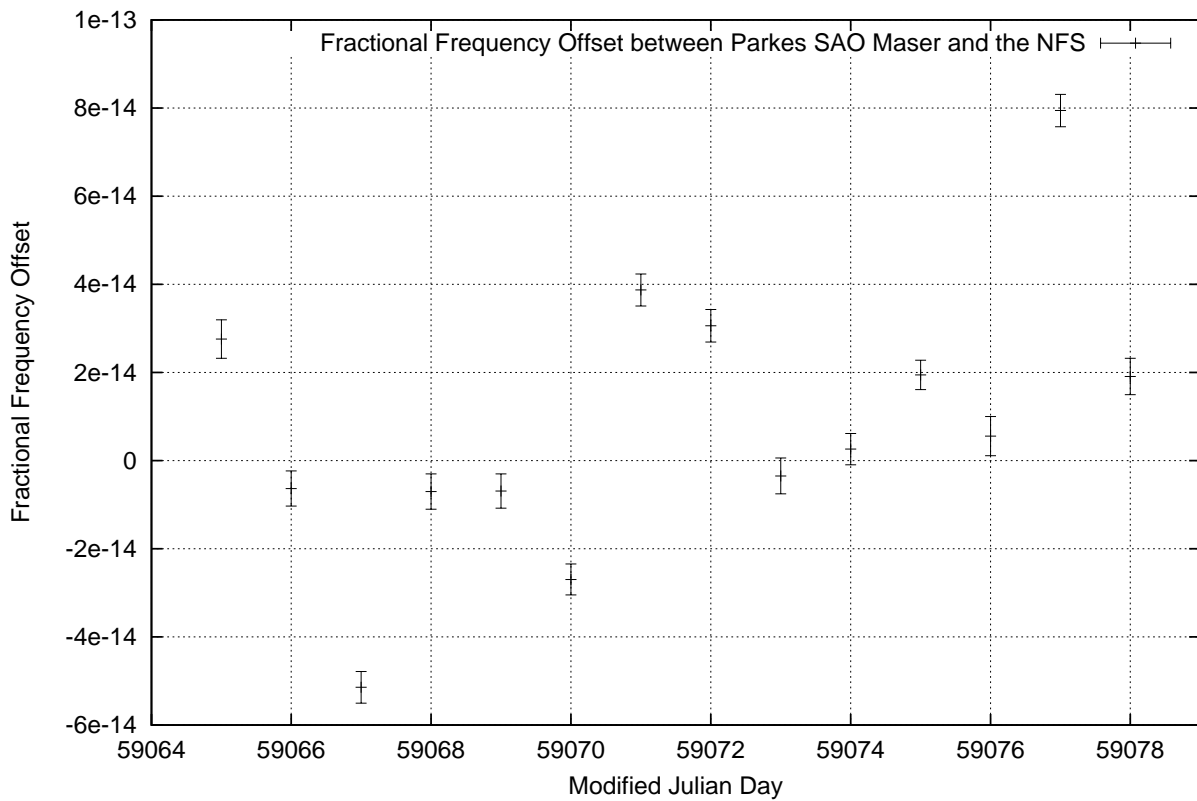

GPS Common-View Time-Transfer between ATNF Parkes and NMI Sydney

Tue Aug 18 22:26:13 2020

GPS Common-View Frequency Transfer between ATNF Parkes and NMI Sydney

Tue Aug 18 22:26:13 2020