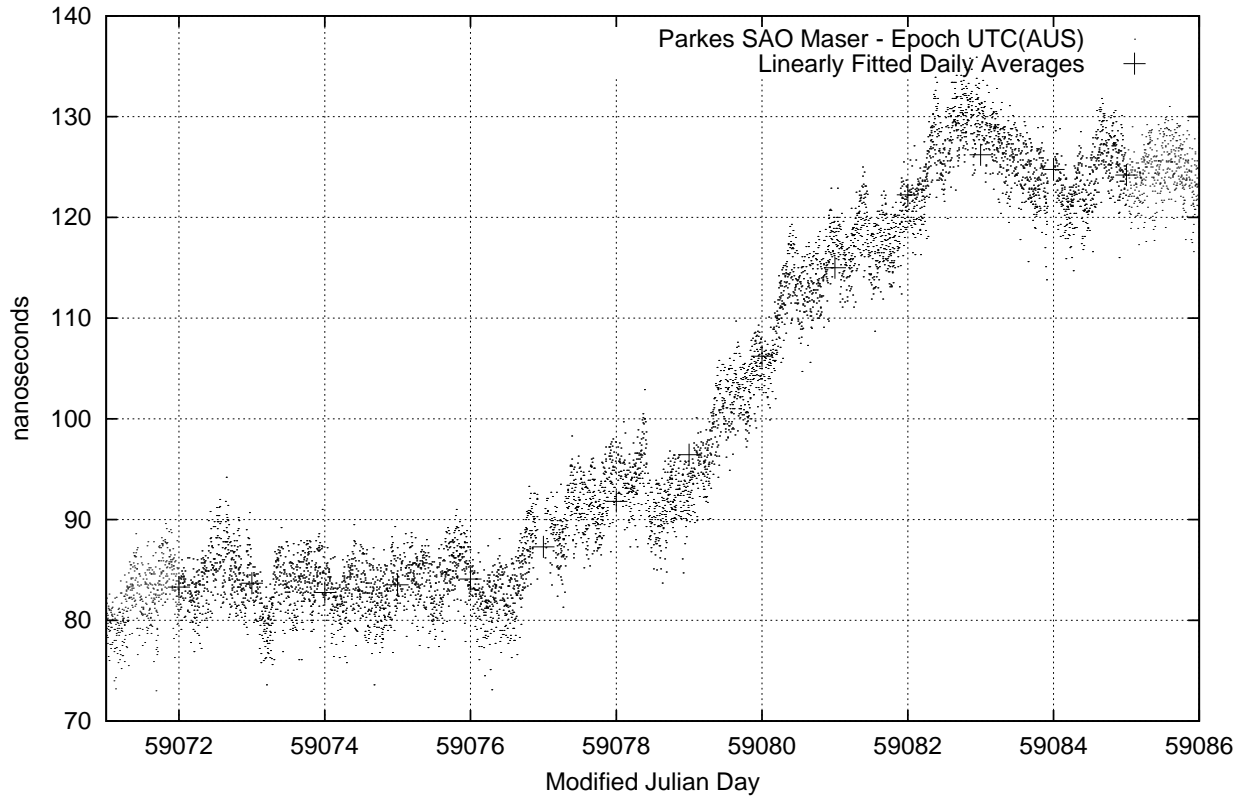

GPS Common-View Time-Transfer between ATNF Parkes and NMI Sydney

Tue Aug 25 22:26:13 2020

GPS Common-View Frequency Transfer between ATNF Parkes and NMI Sydney

Tue Aug 25 22:26:13 2020