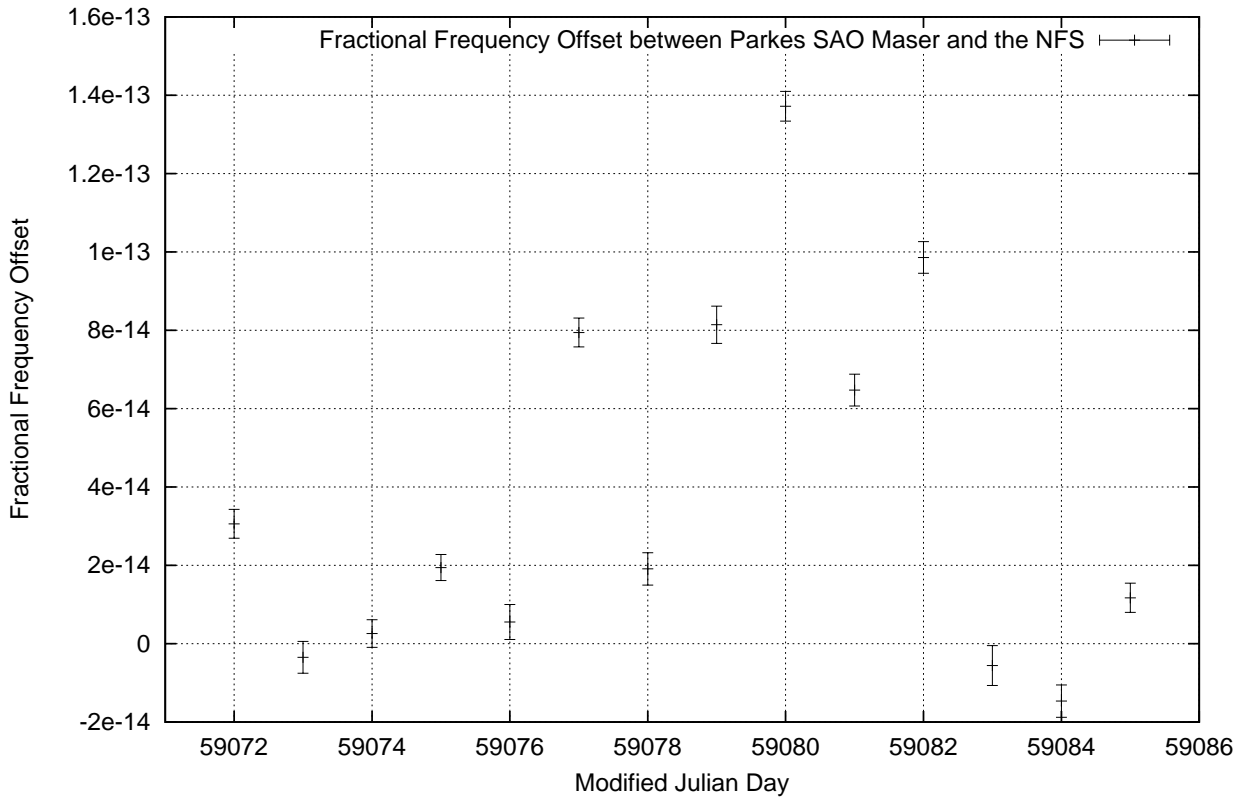

GPS Common-View Time-Transfer between ATNF Parkes and NMI Sydney

Tue Aug 25 22:26:13 2020

GPS Common-View Frequency Transfer between ATNF Parkes and NMI Sydney

Tue Aug 25 22:26:13 2020