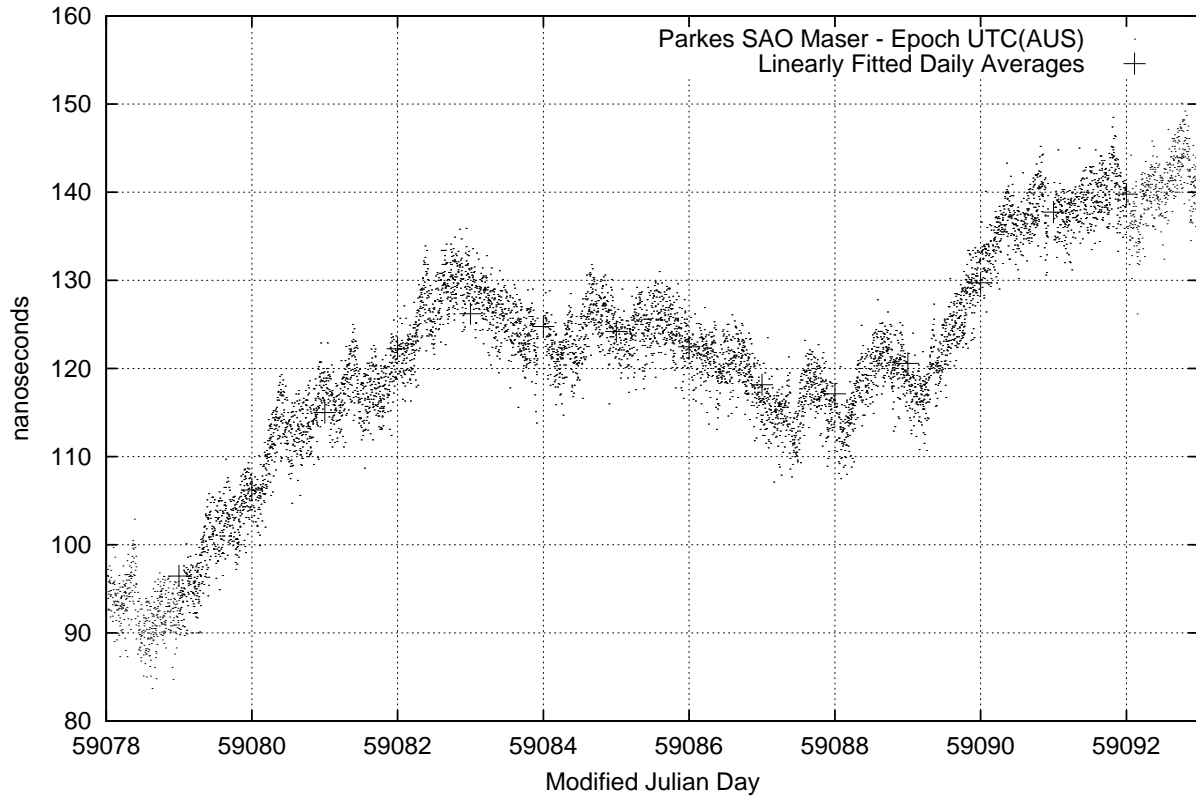

GPS Common-View Time-Transfer between ATNF Parkes and NMI Sydney

Tue Sep 01 22:26:13 2020

GPS Common-View Frequency Transfer between ATNF Parkes and NMI Sydney

Tue Sep 01 22:26:13 2020