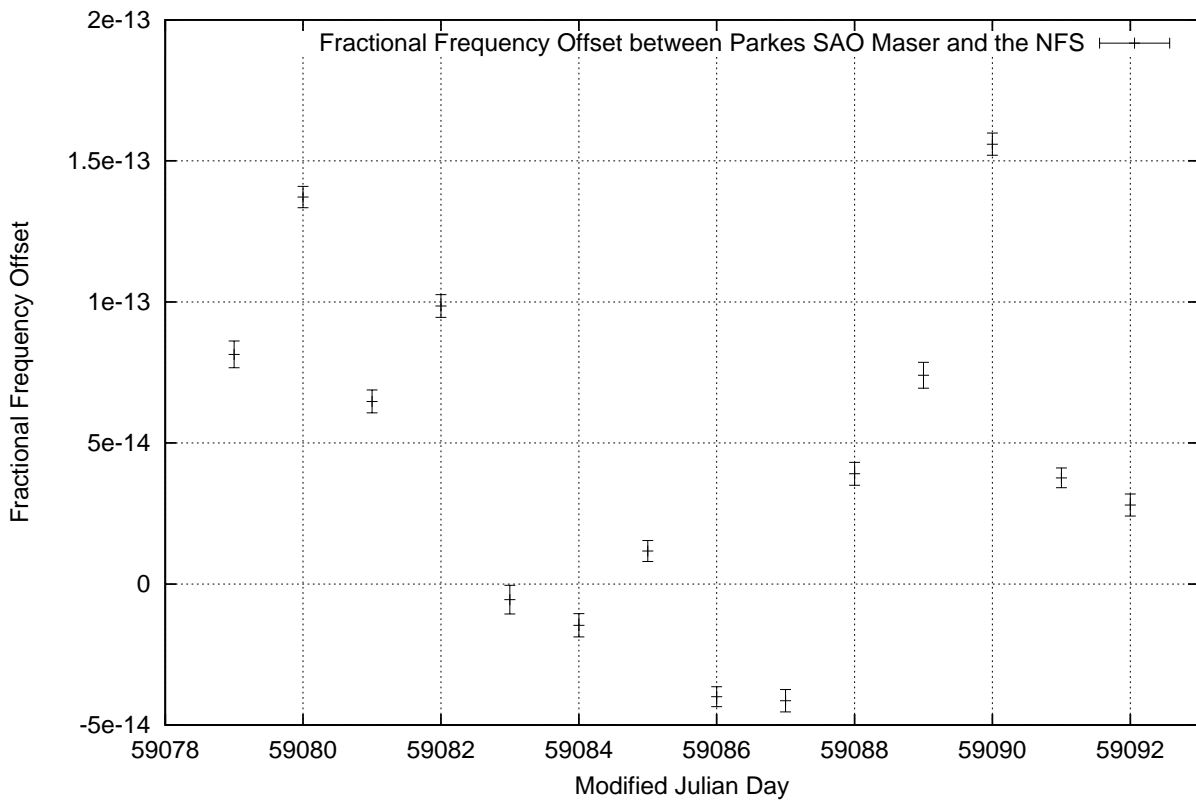

GPS Common-View Time-Transfer between ATNF Parkes and NMI Sydney

Tue Sep 01 22:26:13 2020

GPS Common-View Frequency Transfer between ATNF Parkes and NMI Sydney

Tue Sep 01 22:26:13 2020