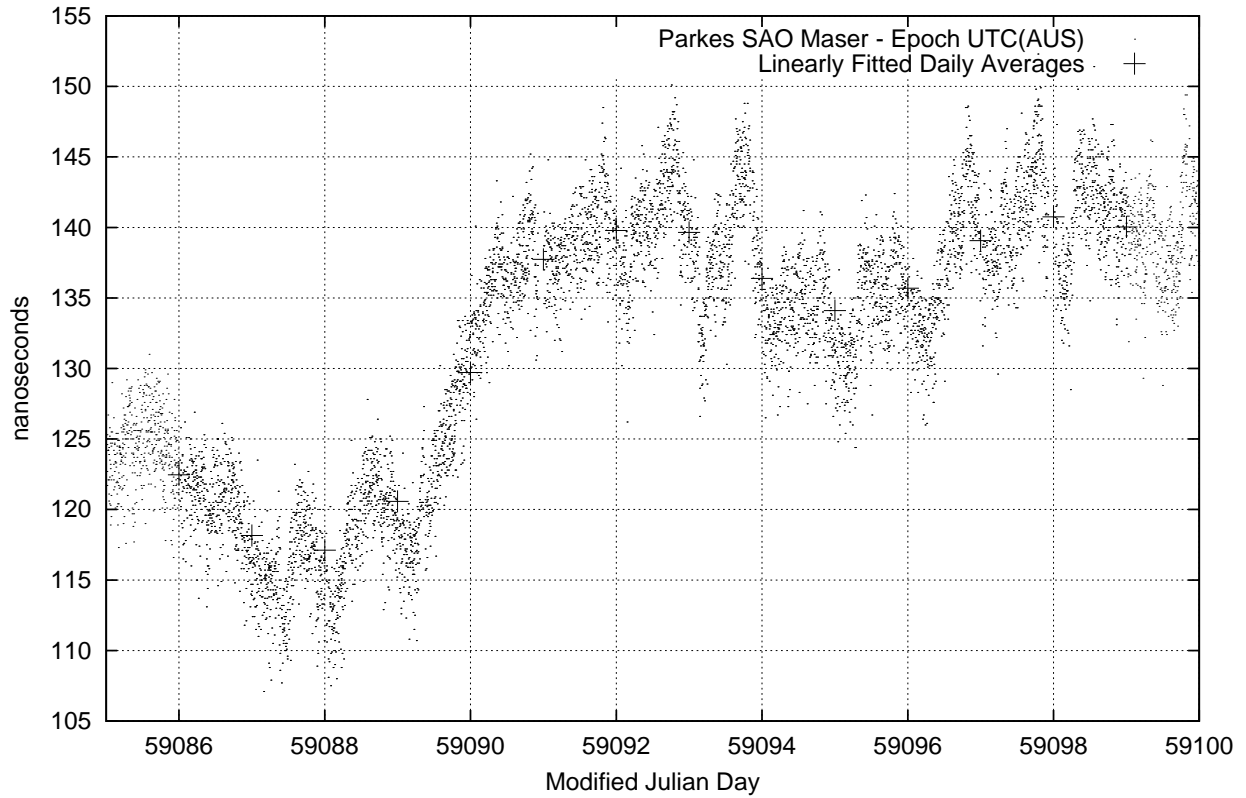

GPS Common-View Time-Transfer between ATNF Parkes and NMI Sydney

Tue Sep 08 22:26:13 2020

GPS Common-View Frequency Transfer between ATNF Parkes and NMI Sydney

Tue Sep 08 22:26:13 2020