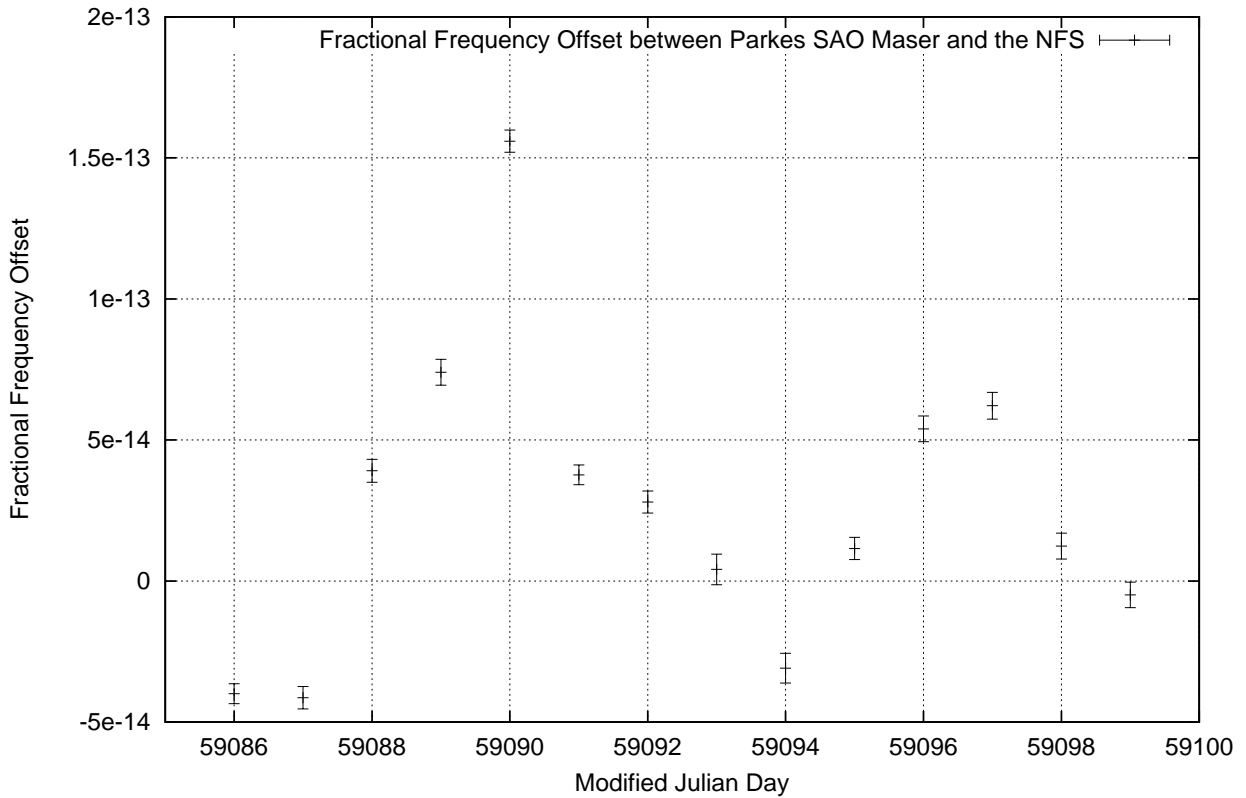

GPS Common-View Time-Transfer between ATNF Parkes and NMI Sydney

Tue Sep 08 22:26:13 2020

GPS Common-View Frequency Transfer between ATNF Parkes and NMI Sydney

Tue Sep 08 22:26:13 2020