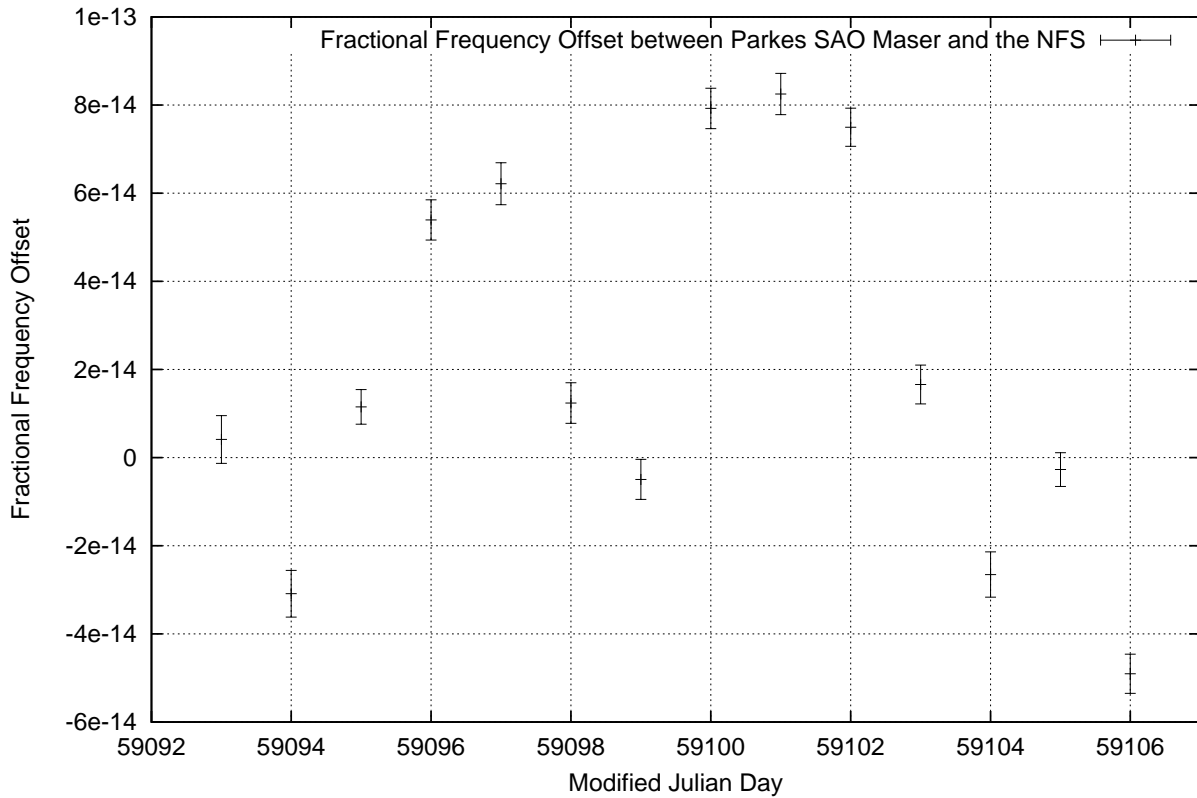

GPS Common-View Time-Transfer between ATNF Parkes and NMI Sydney

Tue Sep 15 22:26:12 2020

GPS Common-View Frequency Transfer between ATNF Parkes and NMI Sydney

Tue Sep 15 22:26:12 2020