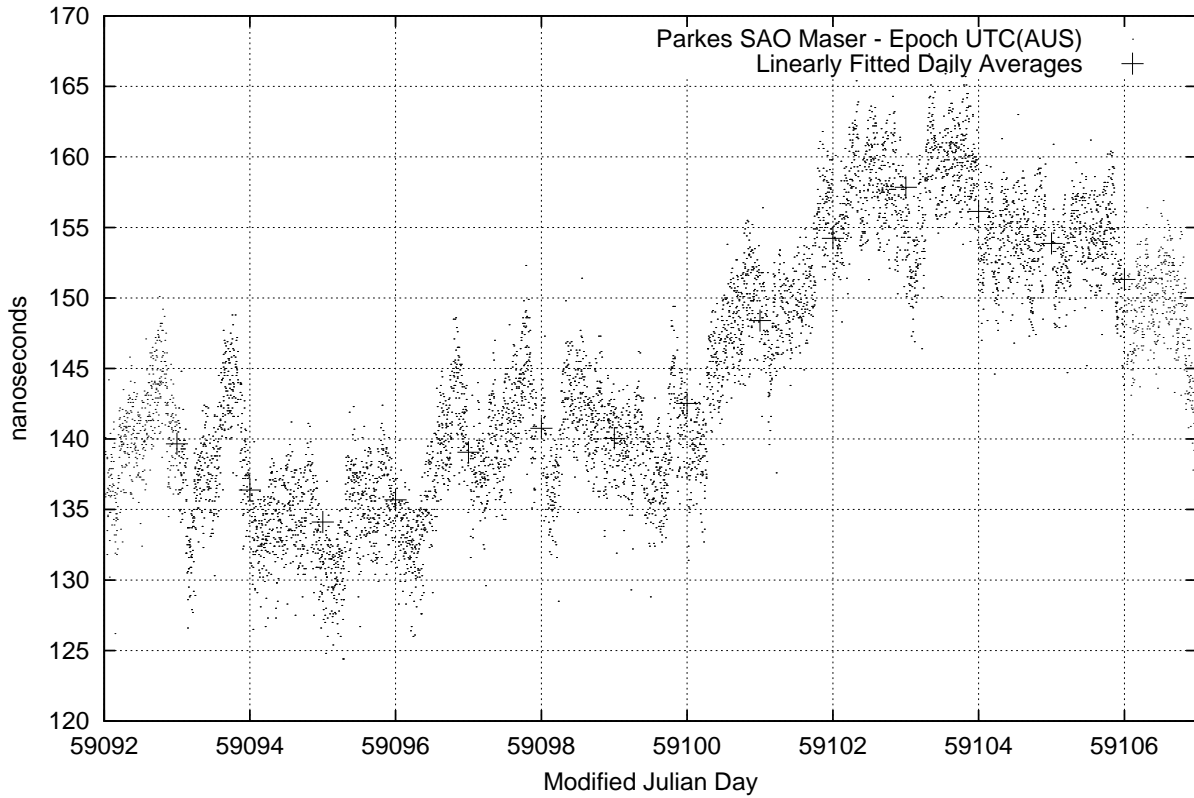

GPS Common-View Time-Transfer between ATNF Parkes and NMI Sydney

Tue Sep 15 22:26:12 2020

GPS Common-View Frequency Transfer between ATNF Parkes and NMI Sydney

Tue Sep 15 22:26:12 2020