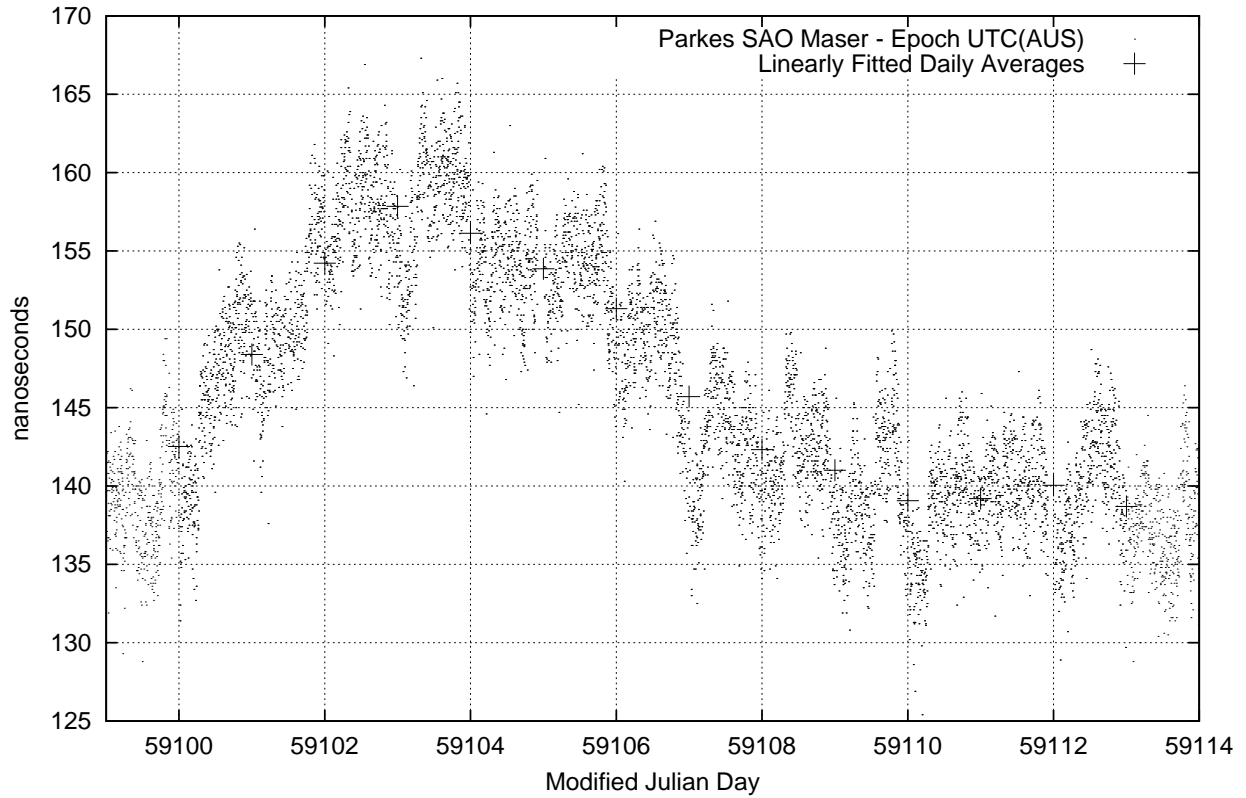

GPS Common-View Time-Transfer between ATNF Parkes and NMI Sydney

Tue Sep 22 22:26:12 2020

GPS Common-View Frequency Transfer between ATNF Parkes and NMI Sydney

Tue Sep 22 22:26:12 2020