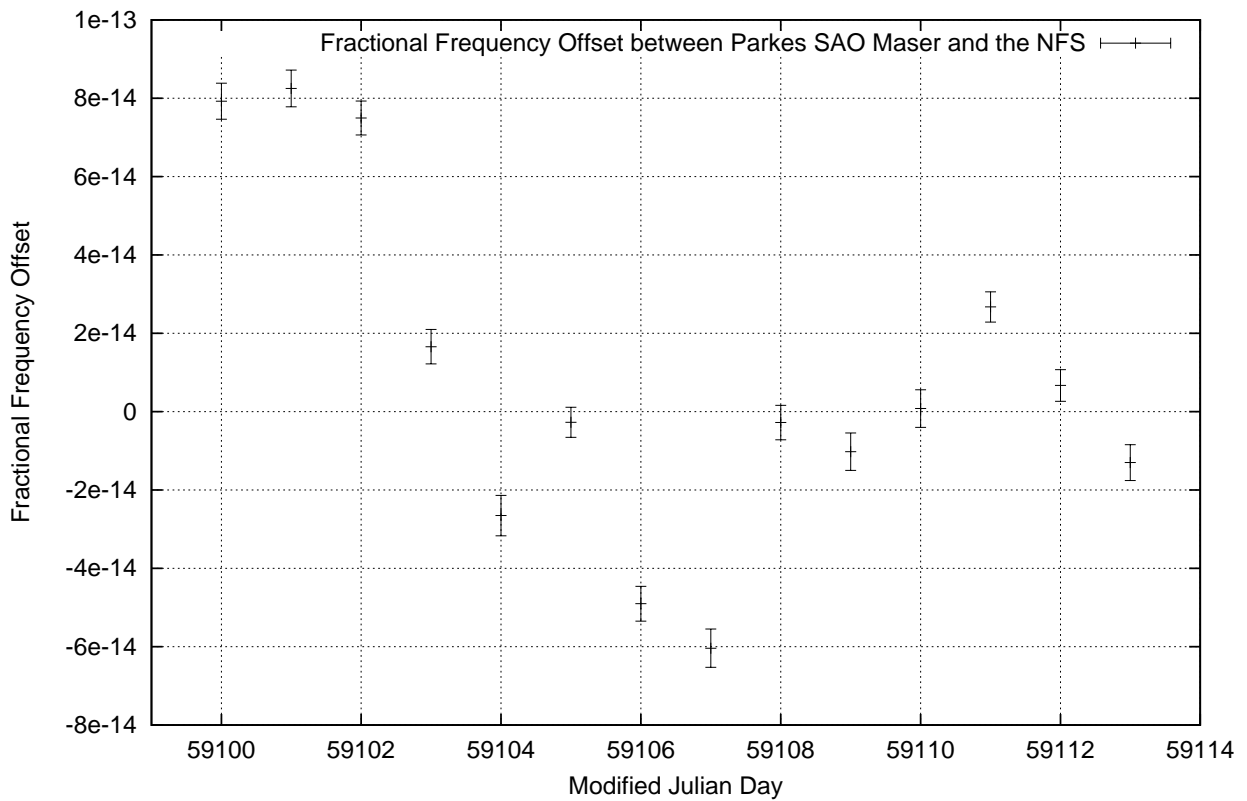

GPS Common-View Time-Transfer between ATNF Parkes and NMI Sydney

Tue Sep 22 22:26:12 2020

GPS Common-View Frequency Transfer between ATNF Parkes and NMI Sydney

Tue Sep 22 22:26:12 2020