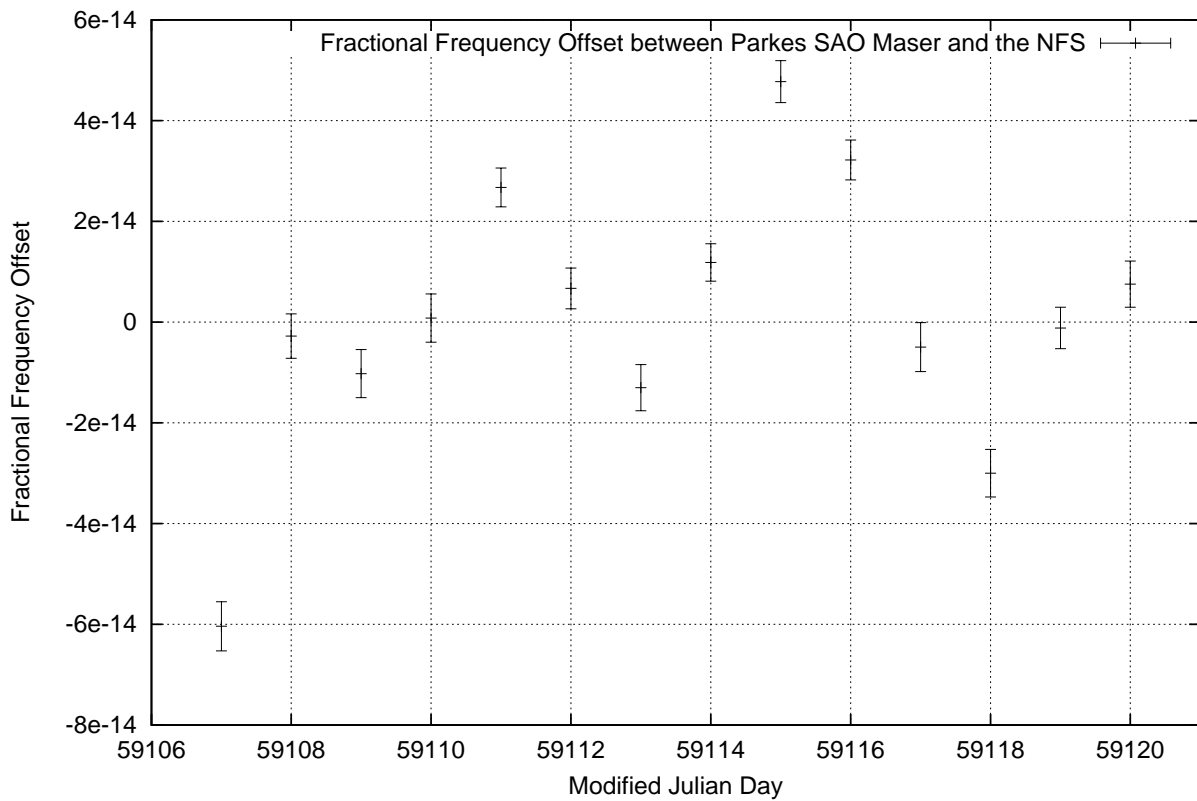

GPS Common-View Time-Transfer between ATNF Parkes and NMI Sydney

Tue Sep 29 22:26:12 2020

GPS Common-View Frequency Transfer between ATNF Parkes and NMI Sydney

Tue Sep 29 22:26:12 2020