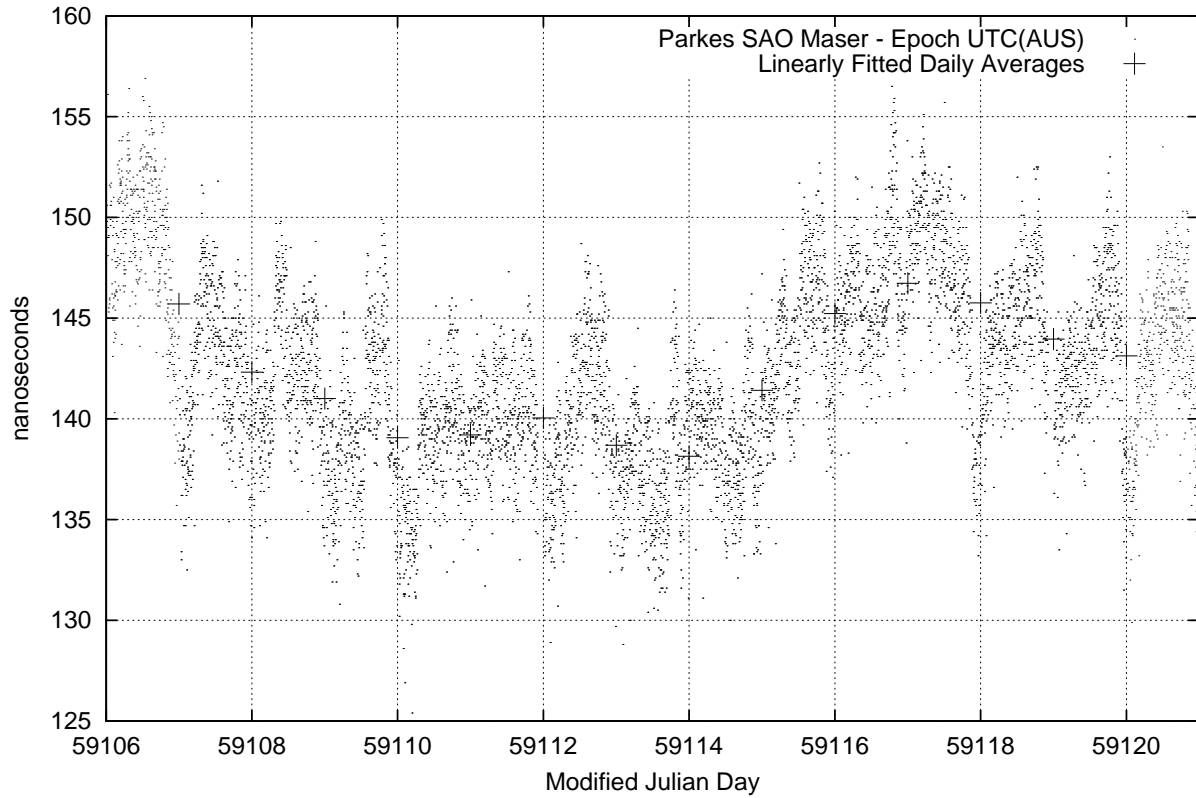

GPS Common-View Time-Transfer between ATNF Parkes and NMI Sydney

Tue Sep 29 22:26:12 2020

GPS Common-View Frequency Transfer between ATNF Parkes and NMI Sydney

Tue Sep 29 22:26:12 2020