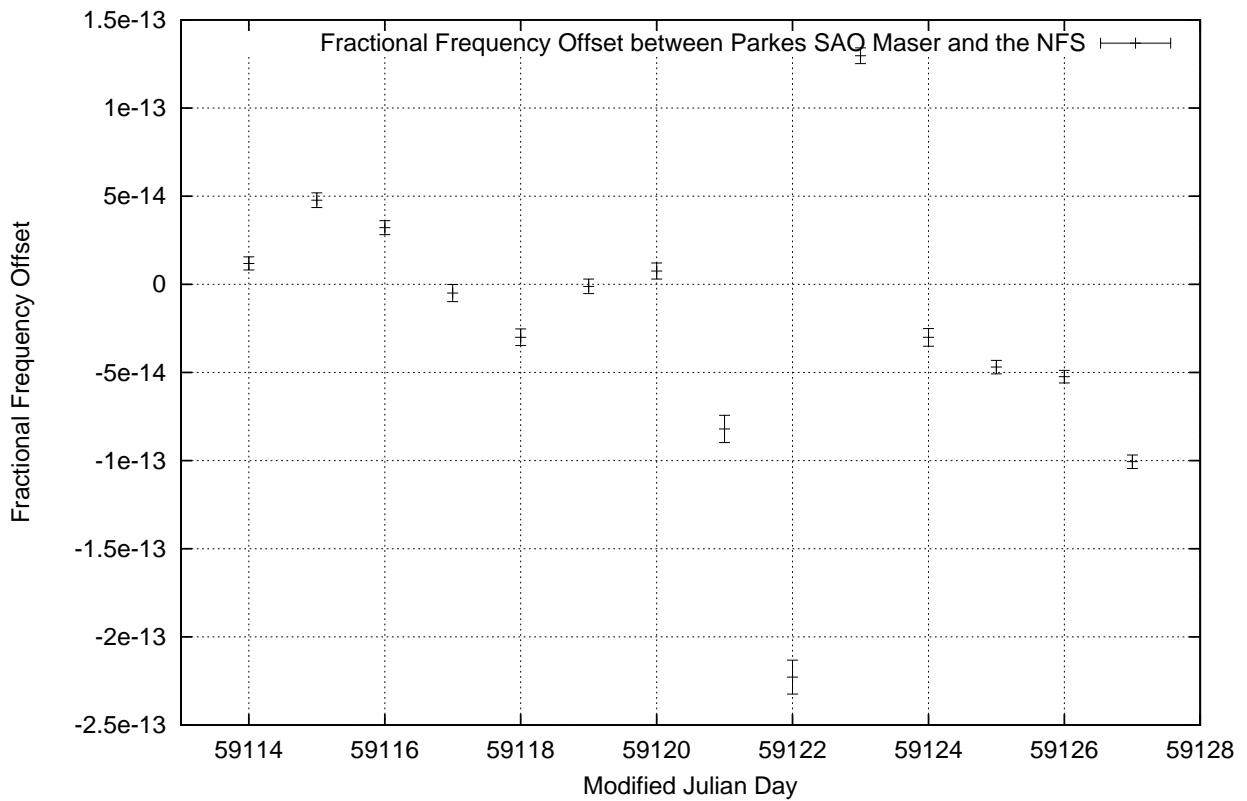

GPS Common-View Time-Transfer between ATNF Parkes and NMI Sydney

Tue Oct 06 22:26:13 2020

GPS Common-View Frequency Transfer between ATNF Parkes and NMI Sydney

Tue Oct 06 22:26:13 2020