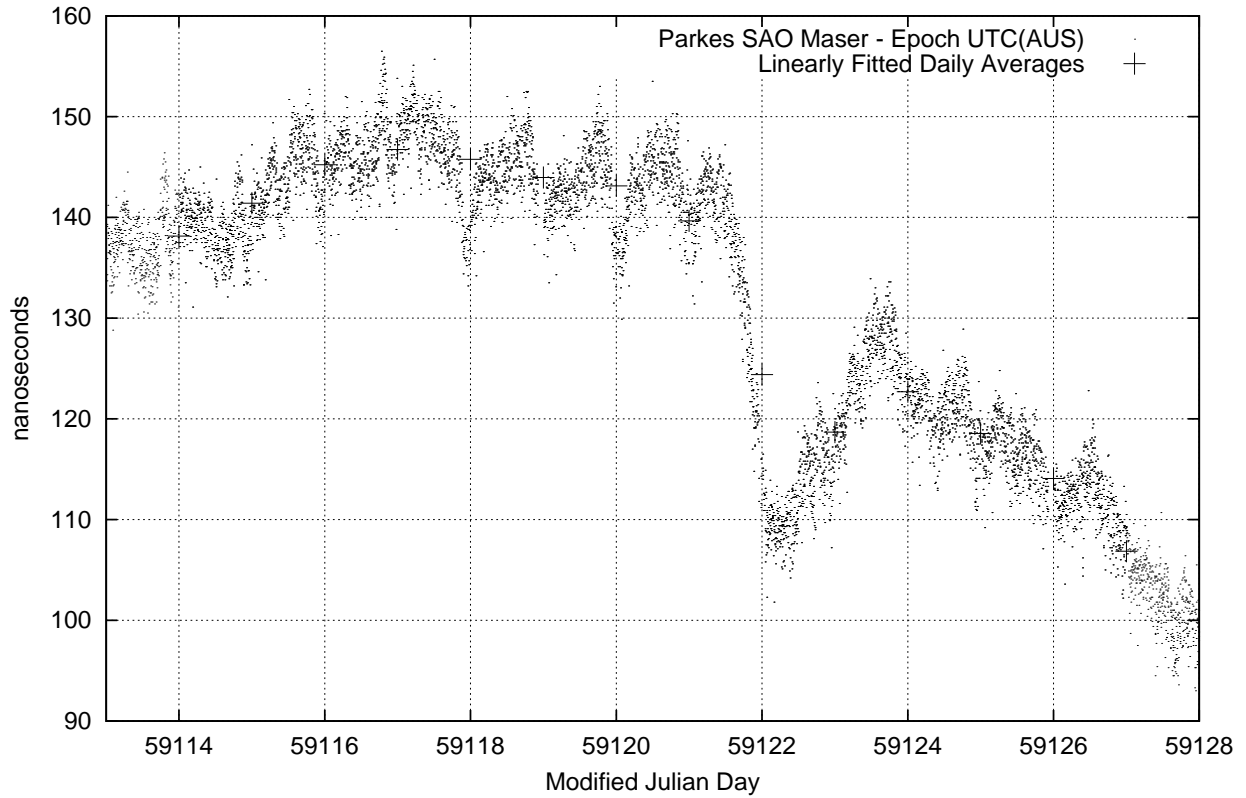

GPS Common-View Time-Transfer between ATNF Parkes and NMI Sydney

Tue Oct 06 22:26:13 2020

GPS Common-View Frequency Transfer between ATNF Parkes and NMI Sydney

Tue Oct 06 22:26:13 2020