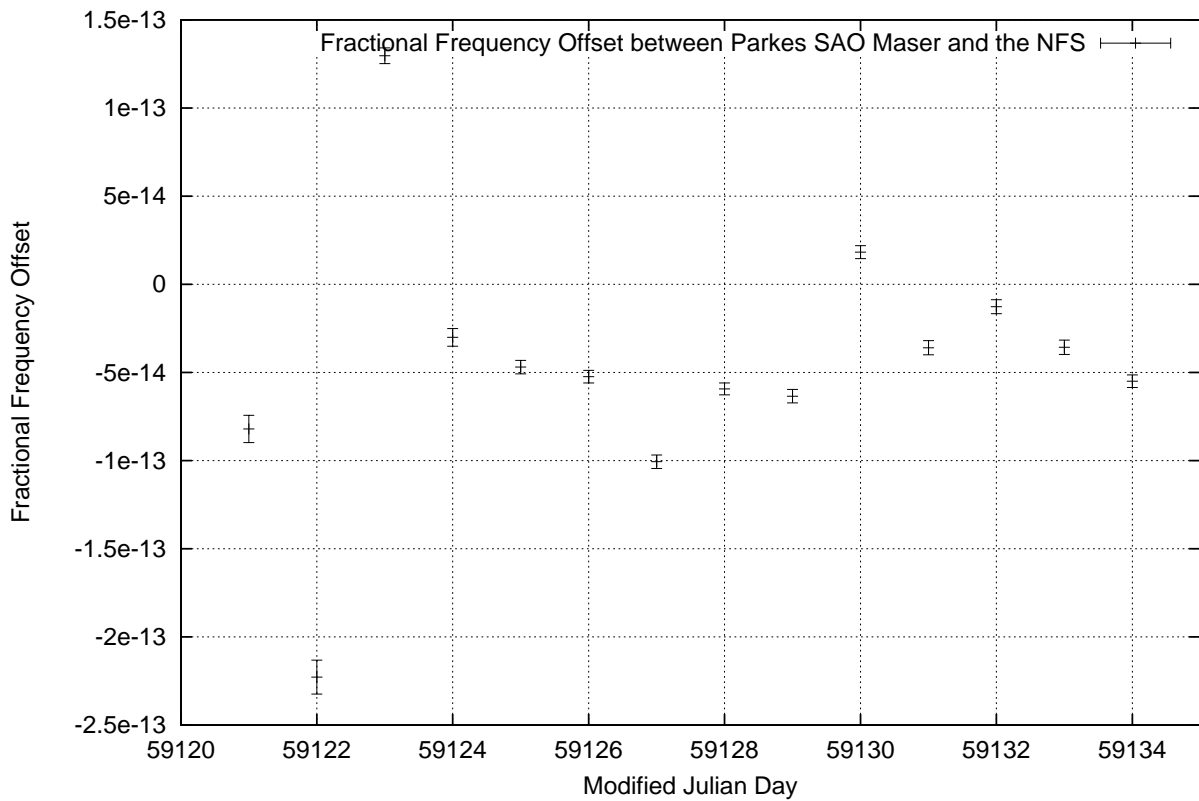

GPS Common-View Time-Transfer between ATNF Parkes and NMI Sydney

Tue Oct 13 22:26:14 2020

GPS Common-View Frequency Transfer between ATNF Parkes and NMI Sydney

Tue Oct 13 22:26:14 2020