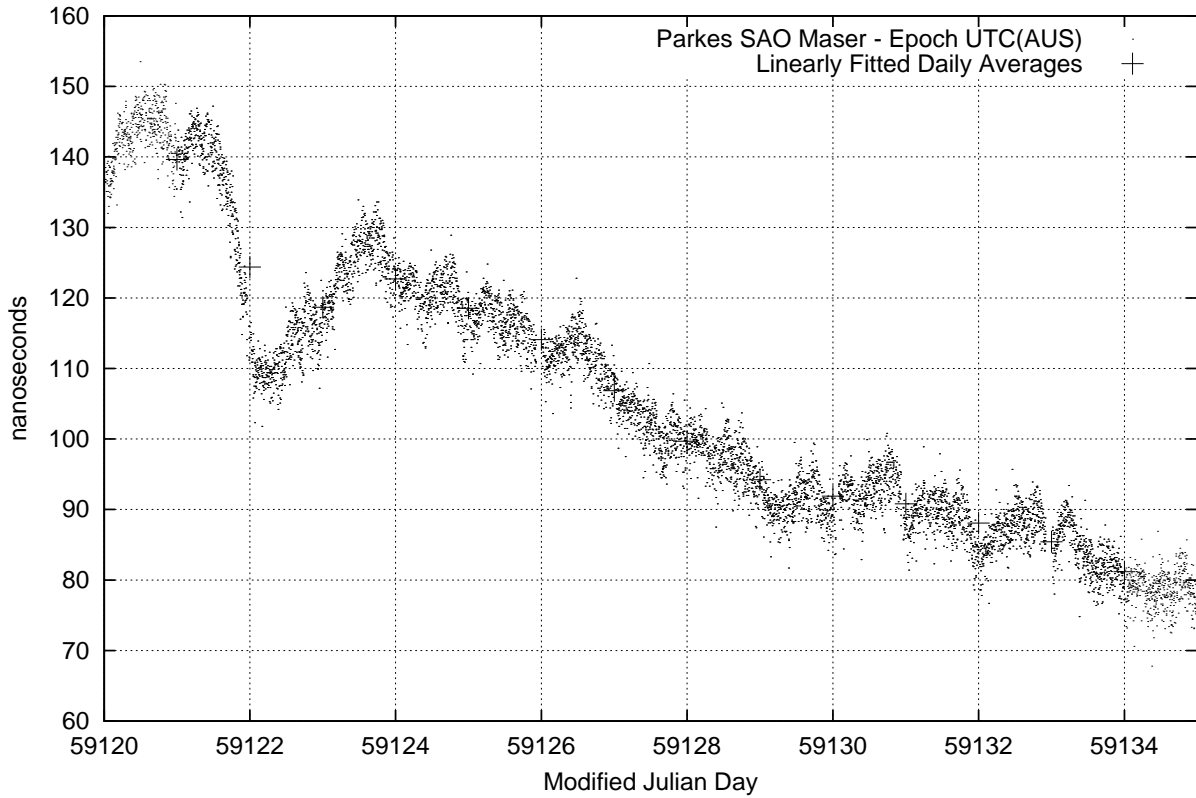

GPS Common-View Time-Transfer between ATNF Parkes and NMI Sydney

Tue Oct 13 22:26:14 2020

GPS Common-View Frequency Transfer between ATNF Parkes and NMI Sydney

Tue Oct 13 22:26:14 2020