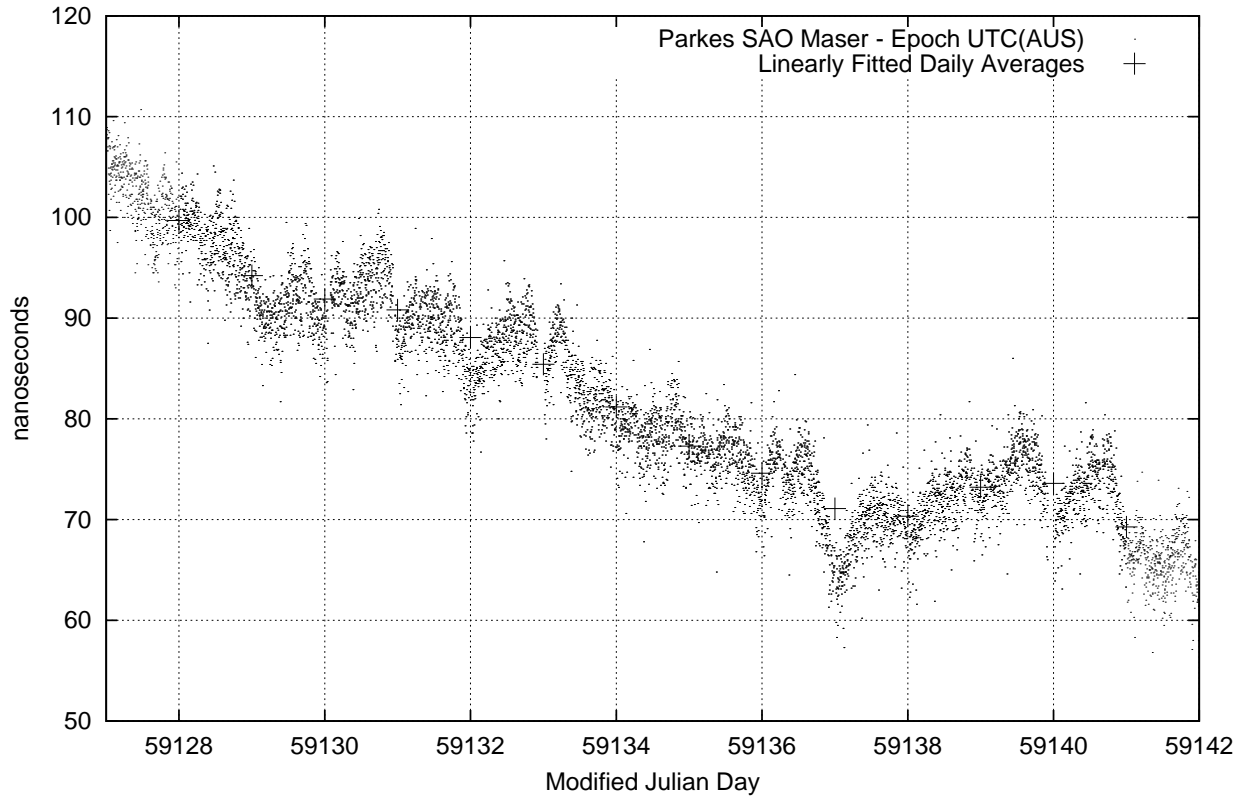

GPS Common-View Time-Transfer between ATNF Parkes and NMI Sydney

Tue Oct 20 22:26:14 2020

GPS Common-View Frequency Transfer between ATNF Parkes and NMI Sydney

Tue Oct 20 22:26:14 2020