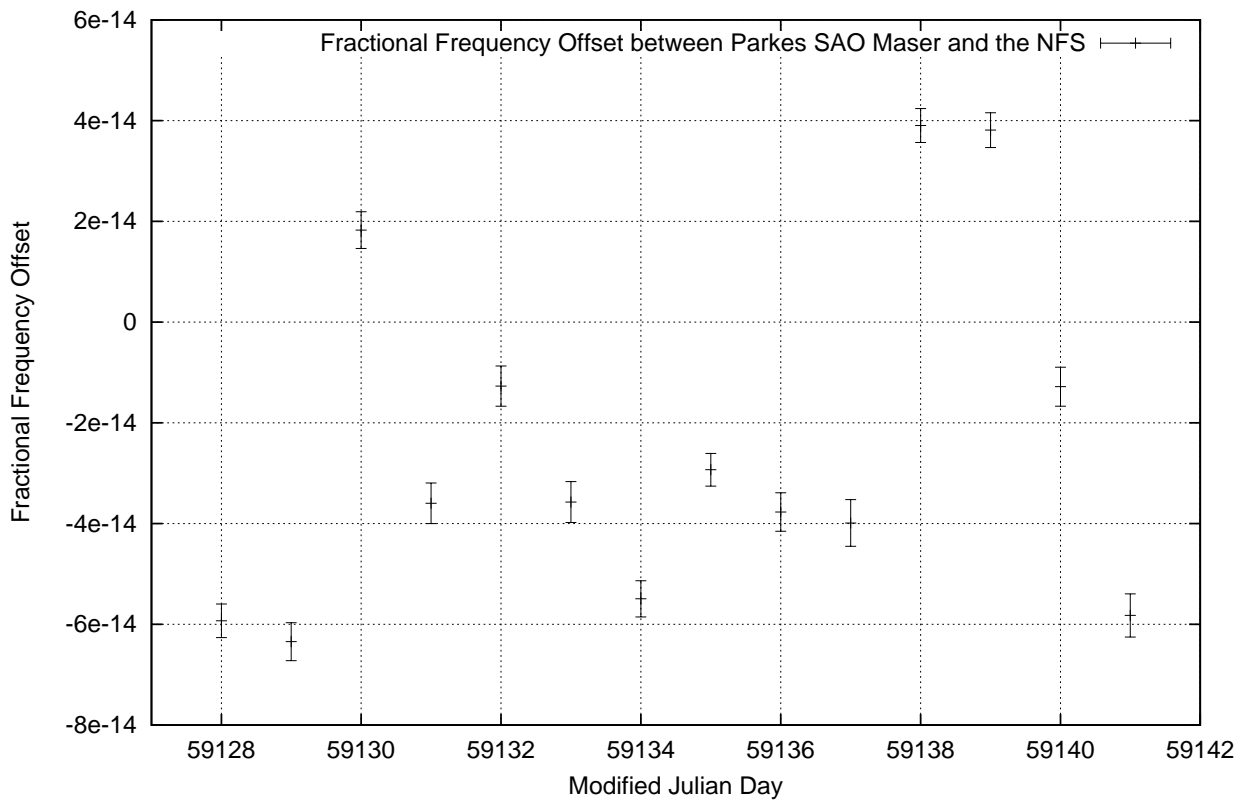

GPS Common-View Time-Transfer between ATNF Parkes and NMI Sydney

Tue Oct 20 22:26:14 2020

GPS Common-View Frequency Transfer between ATNF Parkes and NMI Sydney

Tue Oct 20 22:26:14 2020