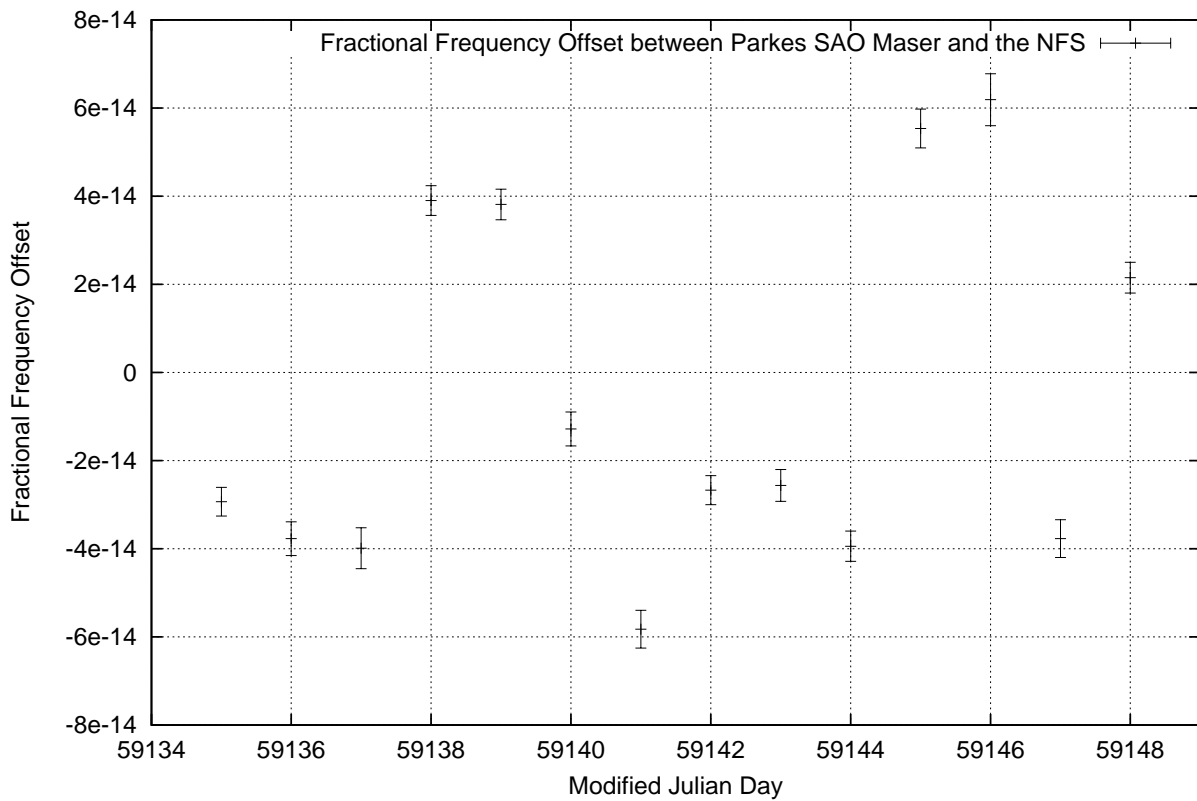

GPS Common-View Time-Transfer between ATNF Parkes and NMI Sydney

Tue Oct 27 22:26:14 2020

GPS Common-View Frequency Transfer between ATNF Parkes and NMI Sydney

Tue Oct 27 22:26:14 2020