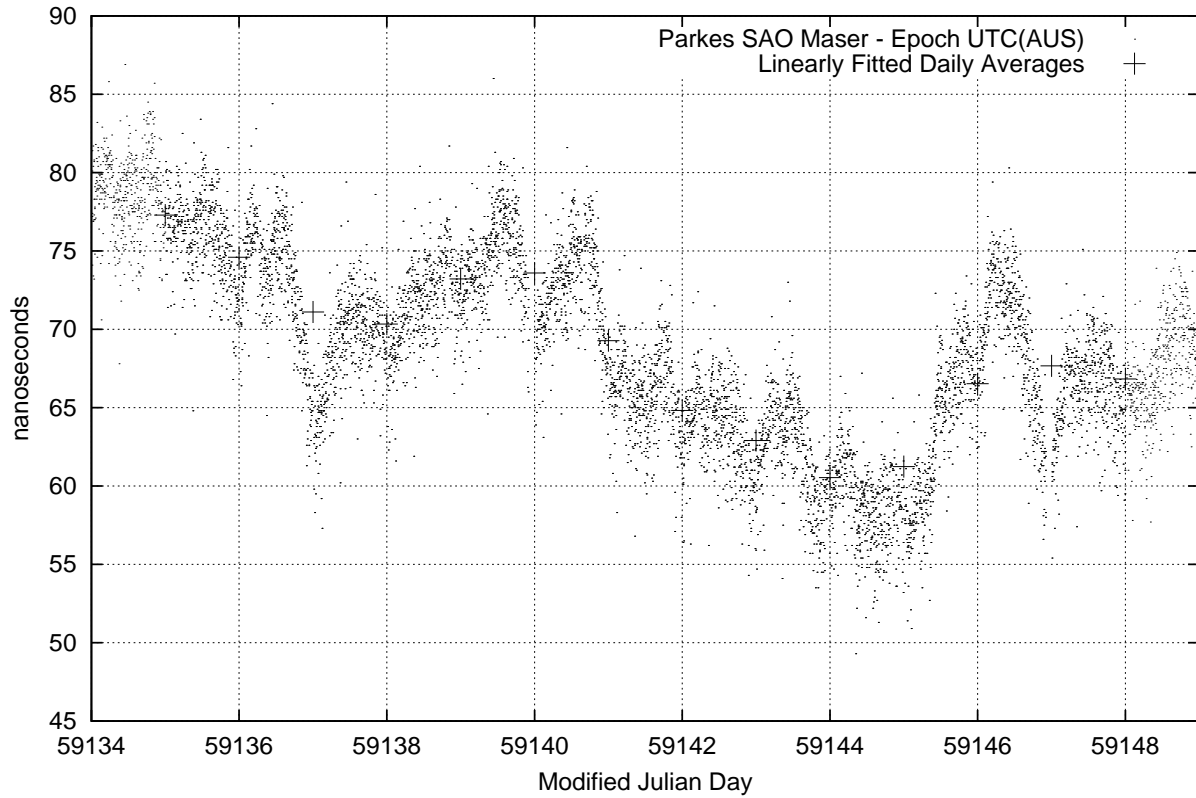

GPS Common-View Time-Transfer between ATNF Parkes and NMI Sydney

Tue Oct 27 22:26:14 2020

GPS Common-View Frequency Transfer between ATNF Parkes and NMI Sydney

Tue Oct 27 22:26:14 2020