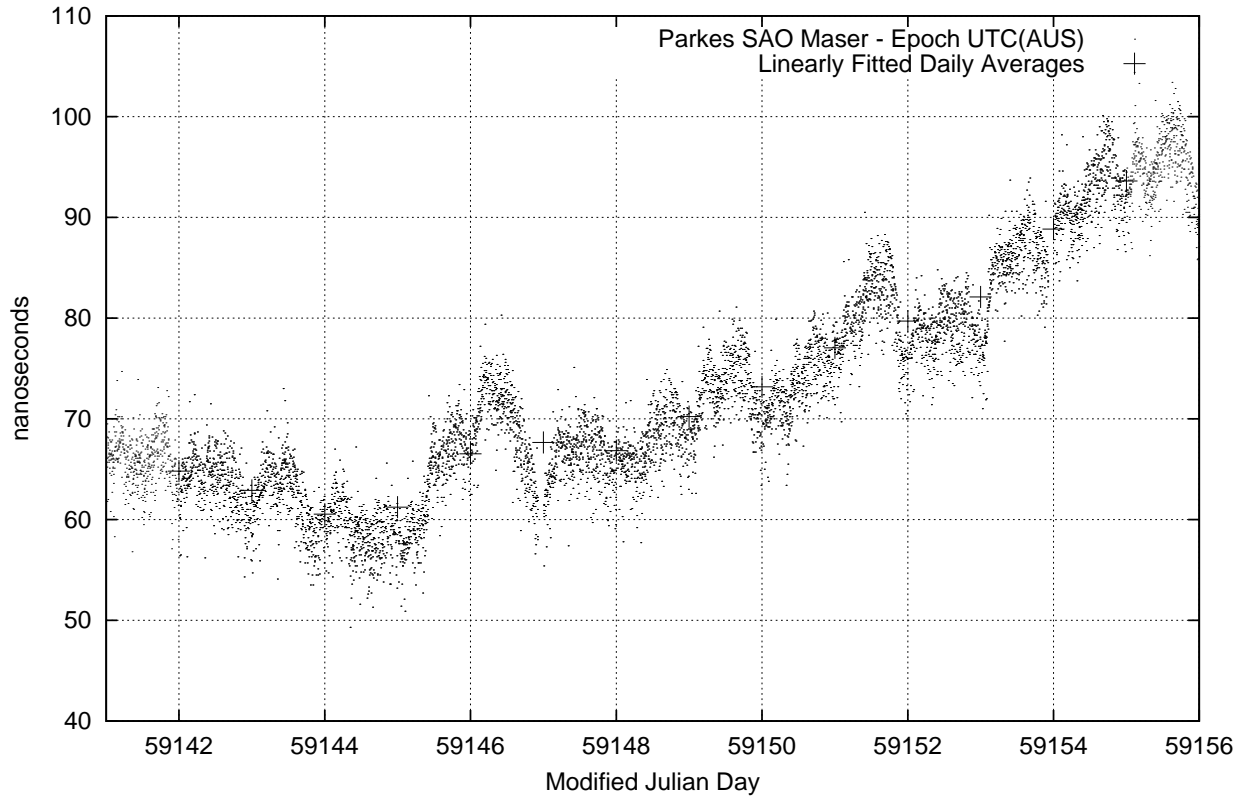

GPS Common-View Time-Transfer between ATNF Parkes and NMI Sydney

Tue Nov 03 22:26:14 2020

GPS Common-View Frequency Transfer between ATNF Parkes and NMI Sydney

Tue Nov 03 22:26:14 2020