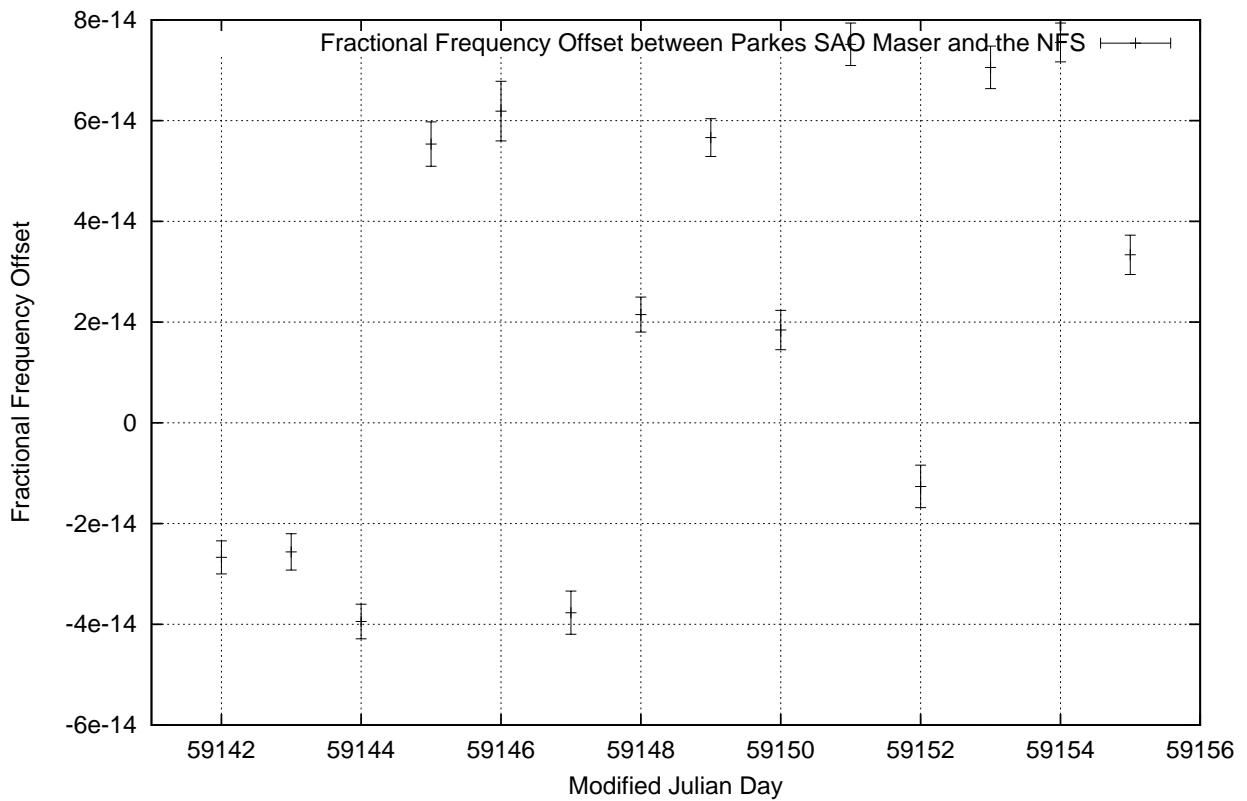

GPS Common-View Time-Transfer between ATNF Parkes and NMI Sydney

Tue Nov 03 22:26:14 2020

GPS Common-View Frequency Transfer between ATNF Parkes and NMI Sydney

Tue Nov 03 22:26:14 2020