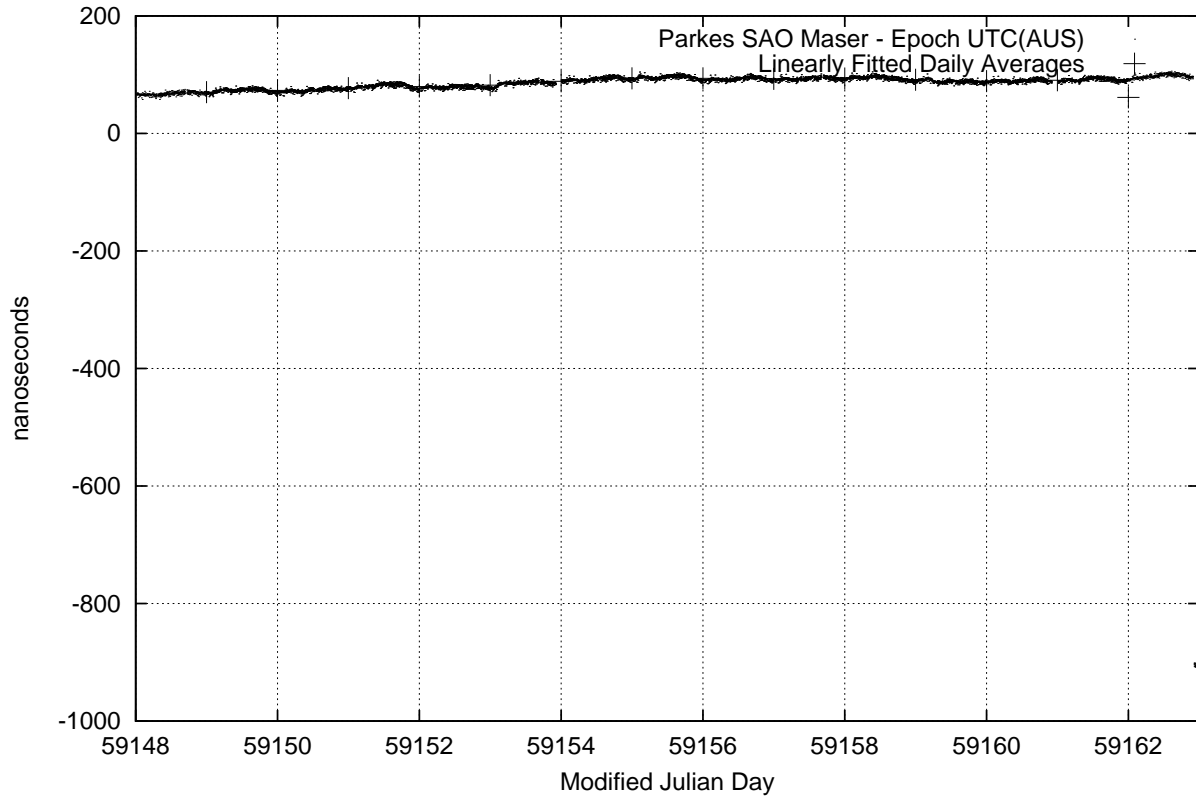

GPS Common-View Time-Transfer between ATNF Parkes and NMI Sydney

Tue Nov 10 22:26:14 2020

GPS Common-View Frequency Transfer between ATNF Parkes and NMI Sydney

Tue Nov 10 22:26:14 2020