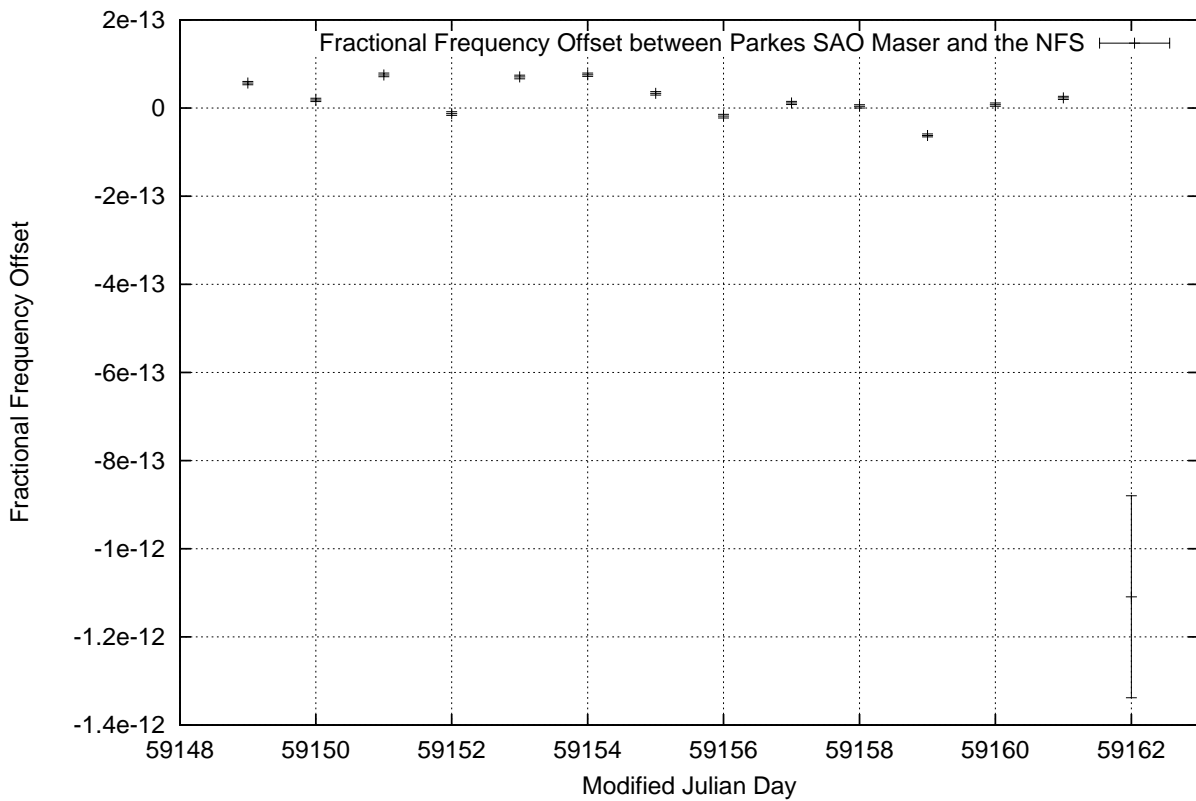

GPS Common-View Time-Transfer between ATNF Parkes and NMI Sydney

Tue Nov 10 22:26:14 2020

GPS Common-View Frequency Transfer between ATNF Parkes and NMI Sydney

Tue Nov 10 22:26:14 2020