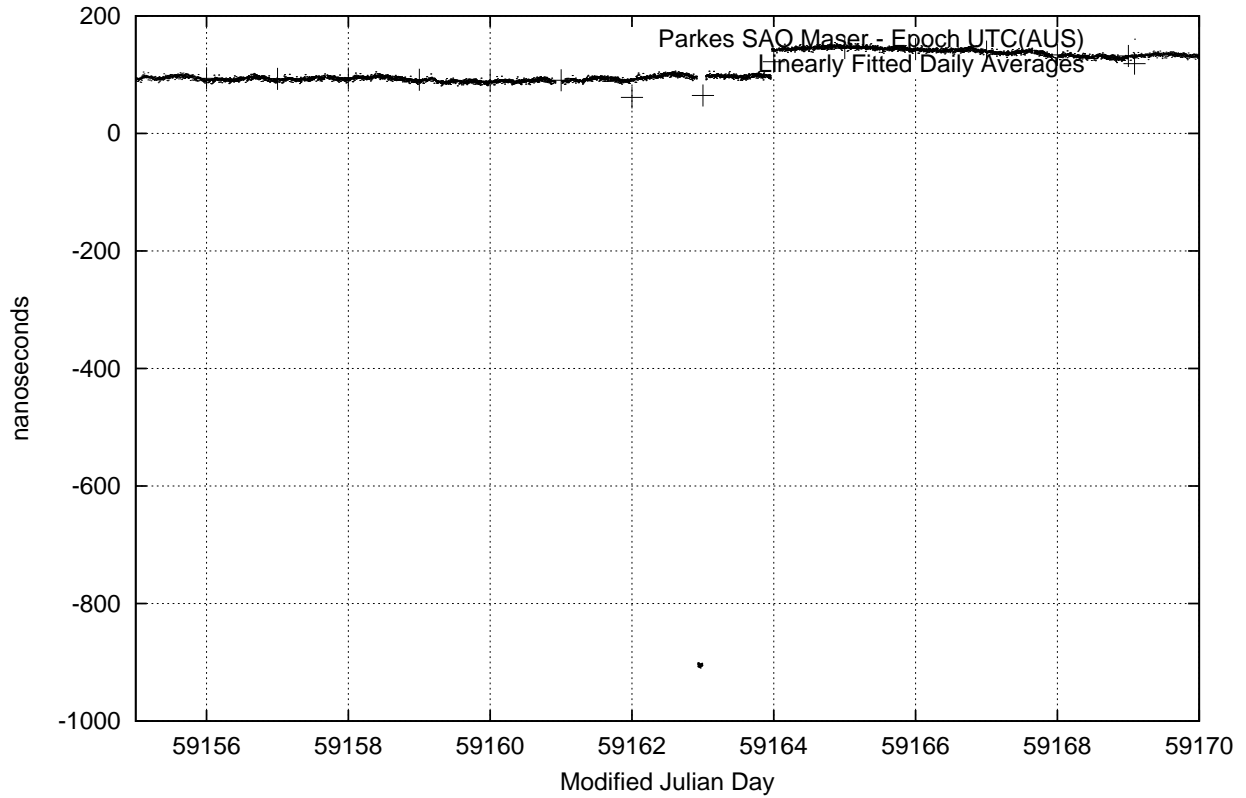

GPS Common-View Time-Transfer between ATNF Parkes and NMI Sydney

Tue Nov 17 22:26:13 2020

GPS Common-View Frequency Transfer between ATNF Parkes and NMI Sydney

Tue Nov 17 22:26:13 2020