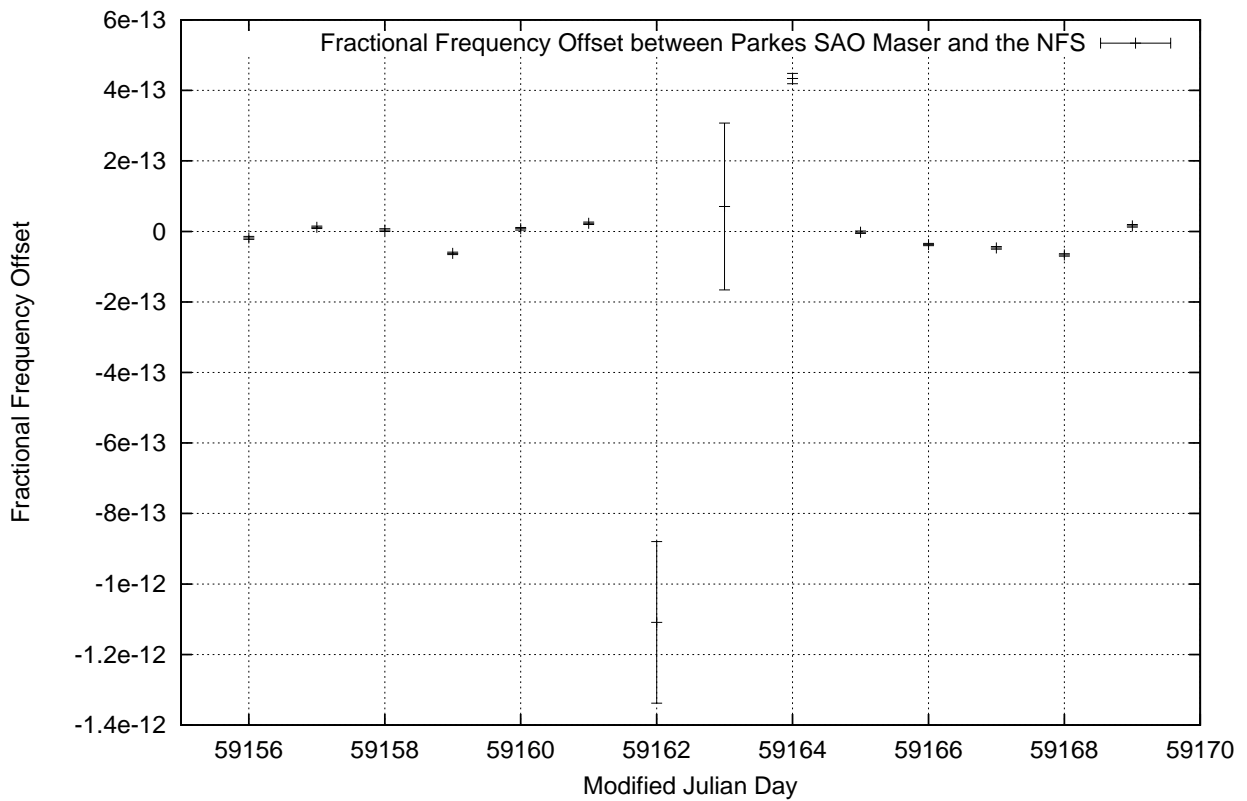

GPS Common-View Time-Transfer between ATNF Parkes and NMI Sydney

Tue Nov 17 22:26:13 2020

GPS Common-View Frequency Transfer between ATNF Parkes and NMI Sydney

Tue Nov 17 22:26:13 2020