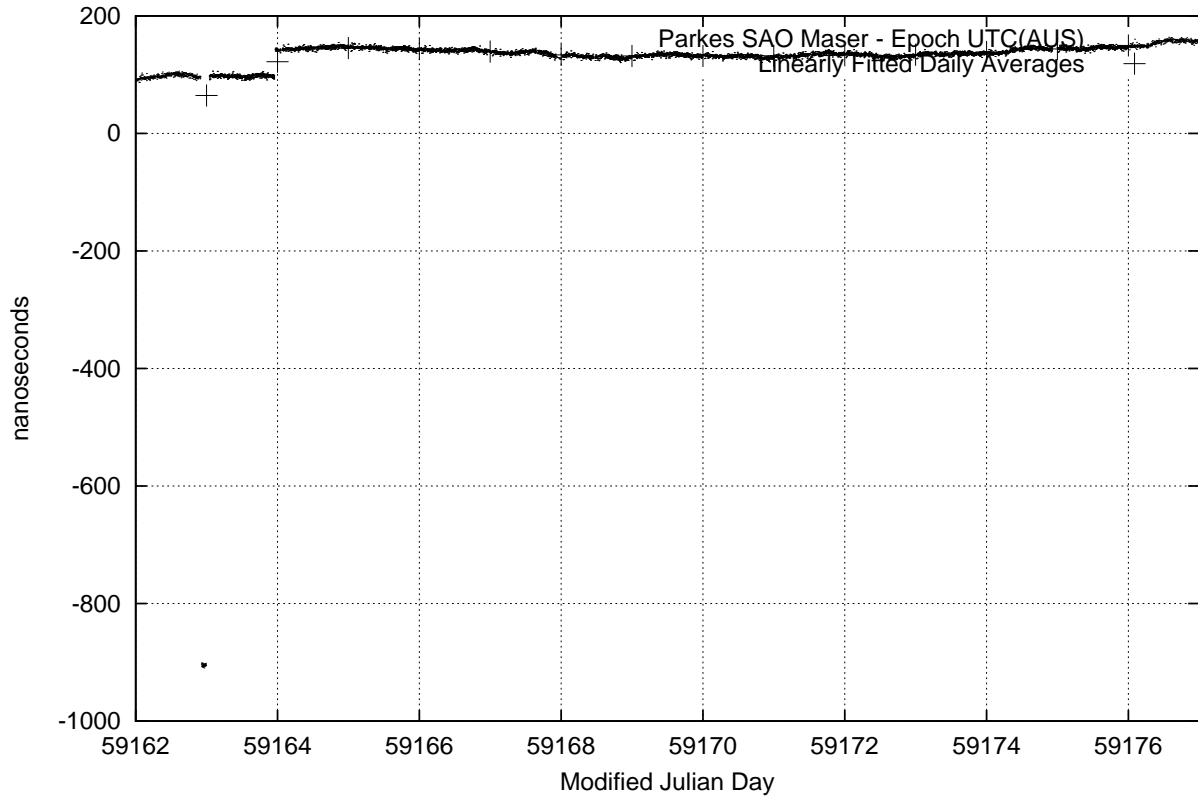

GPS Common-View Time-Transfer between ATNF Parkes and NMI Sydney

Tue Nov 24 22:26:13 2020

GPS Common-View Frequency Transfer between ATNF Parkes and NMI Sydney

Tue Nov 24 22:26:13 2020