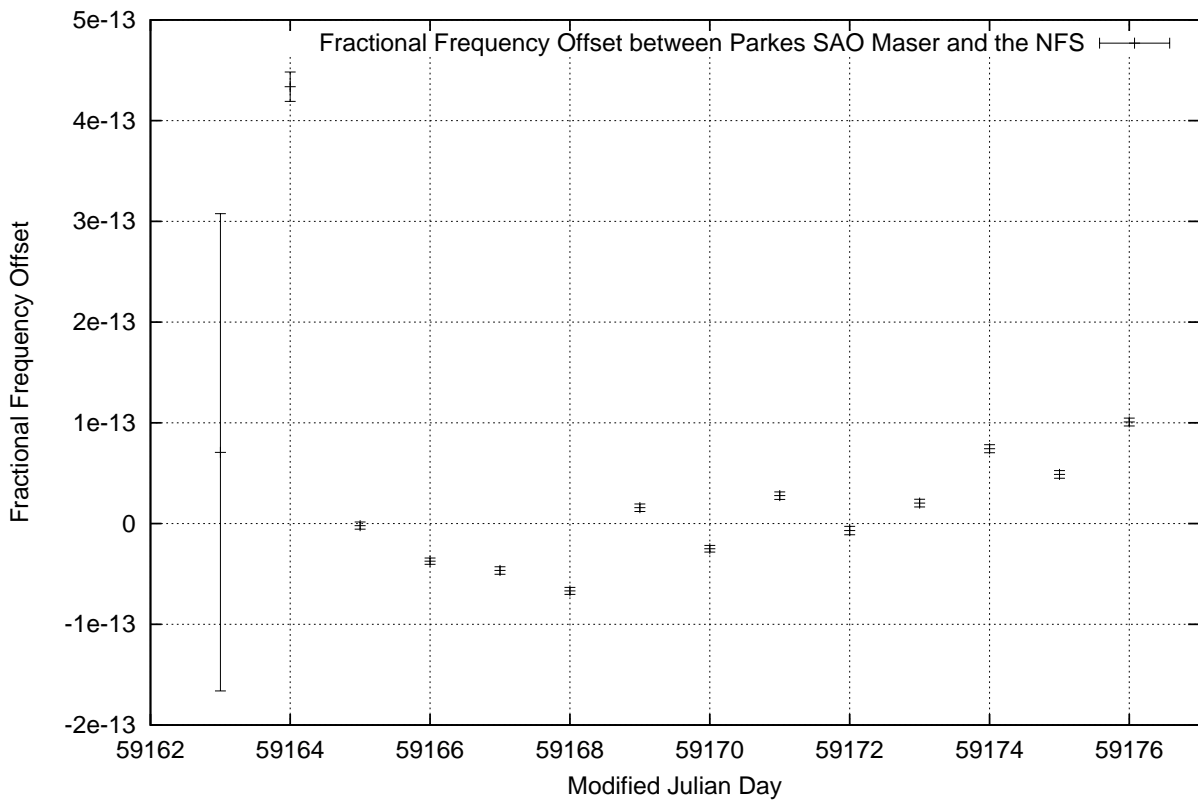

GPS Common-View Time-Transfer between ATNF Parkes and NMI Sydney

Tue Nov 24 22:26:13 2020

GPS Common-View Frequency Transfer between ATNF Parkes and NMI Sydney

Tue Nov 24 22:26:13 2020