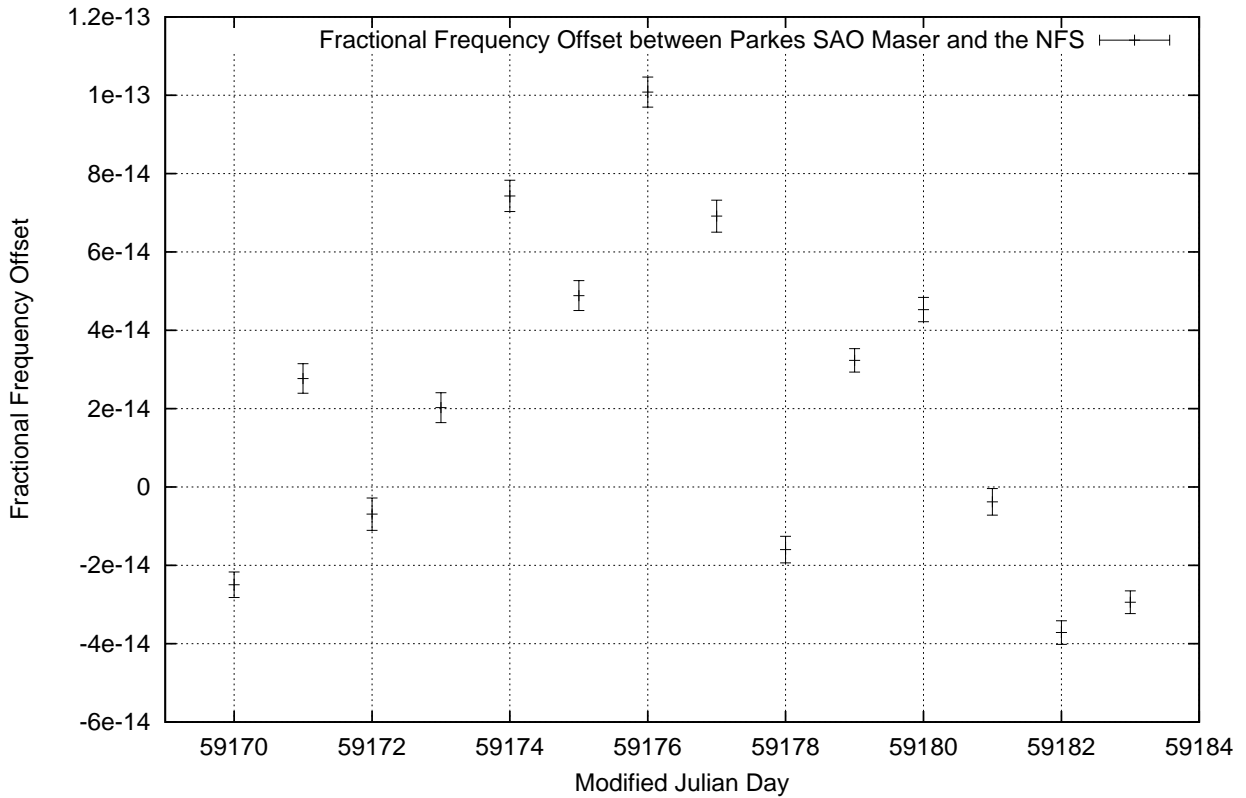

GPS Common-View Time-Transfer between ATNF Parkes and NMI Sydney

Tue Dec 01 22:26:13 2020

GPS Common-View Frequency Transfer between ATNF Parkes and NMI Sydney

Tue Dec 01 22:26:13 2020