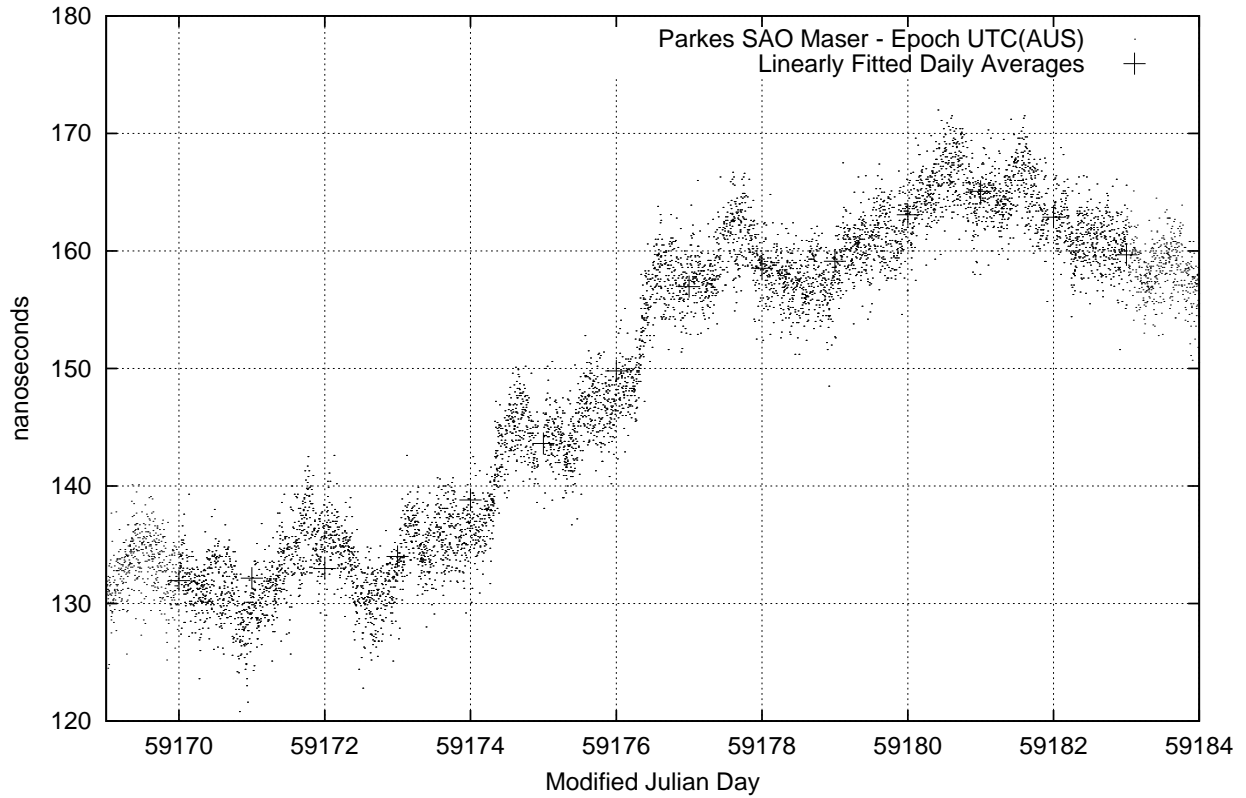

GPS Common-View Time-Transfer between ATNF Parkes and NMI Sydney

Tue Dec 01 22:26:13 2020

GPS Common-View Frequency Transfer between ATNF Parkes and NMI Sydney

Tue Dec 01 22:26:13 2020