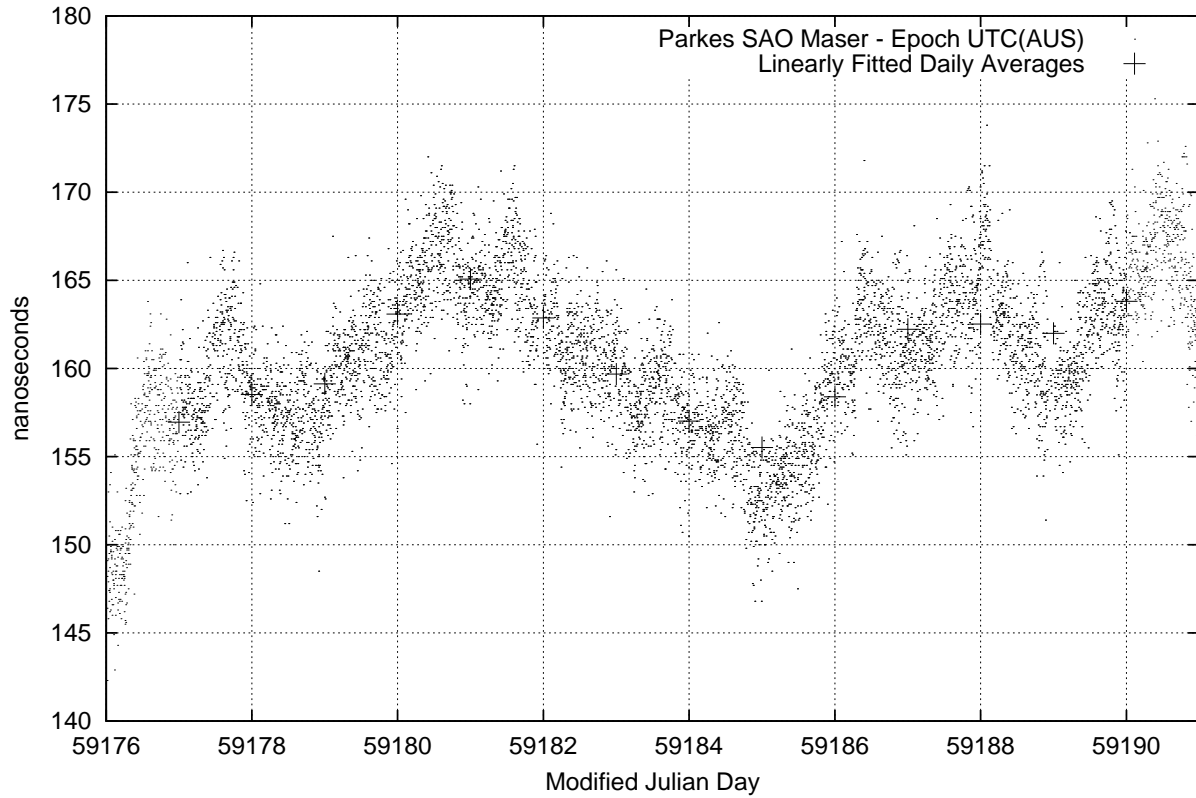

GPS Common-View Time-Transfer between ATNF Parkes and NMI Sydney

Tue Dec 08 22:26:13 2020

GPS Common-View Frequency Transfer between ATNF Parkes and NMI Sydney

Tue Dec 08 22:26:13 2020