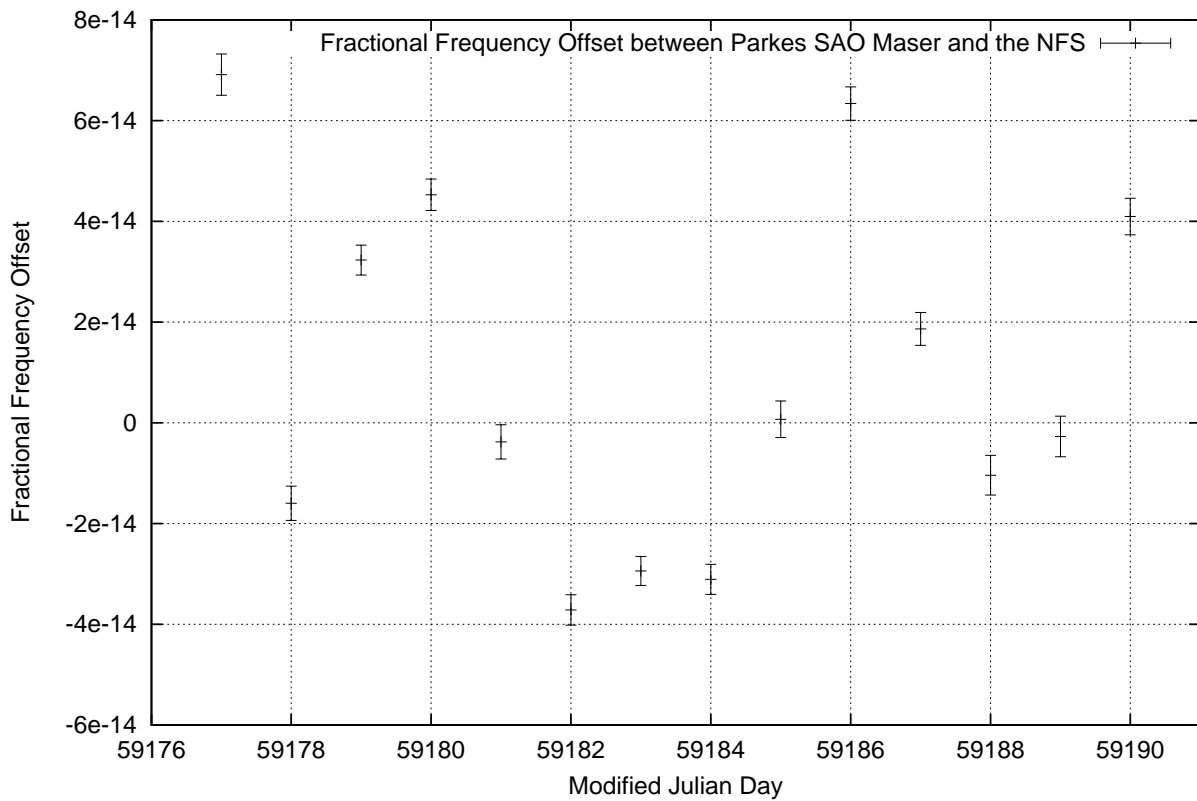

GPS Common-View Time-Transfer between ATNF Parkes and NMI Sydney

Tue Dec 08 22:26:13 2020

GPS Common-View Frequency Transfer between ATNF Parkes and NMI Sydney

Tue Dec 08 22:26:13 2020