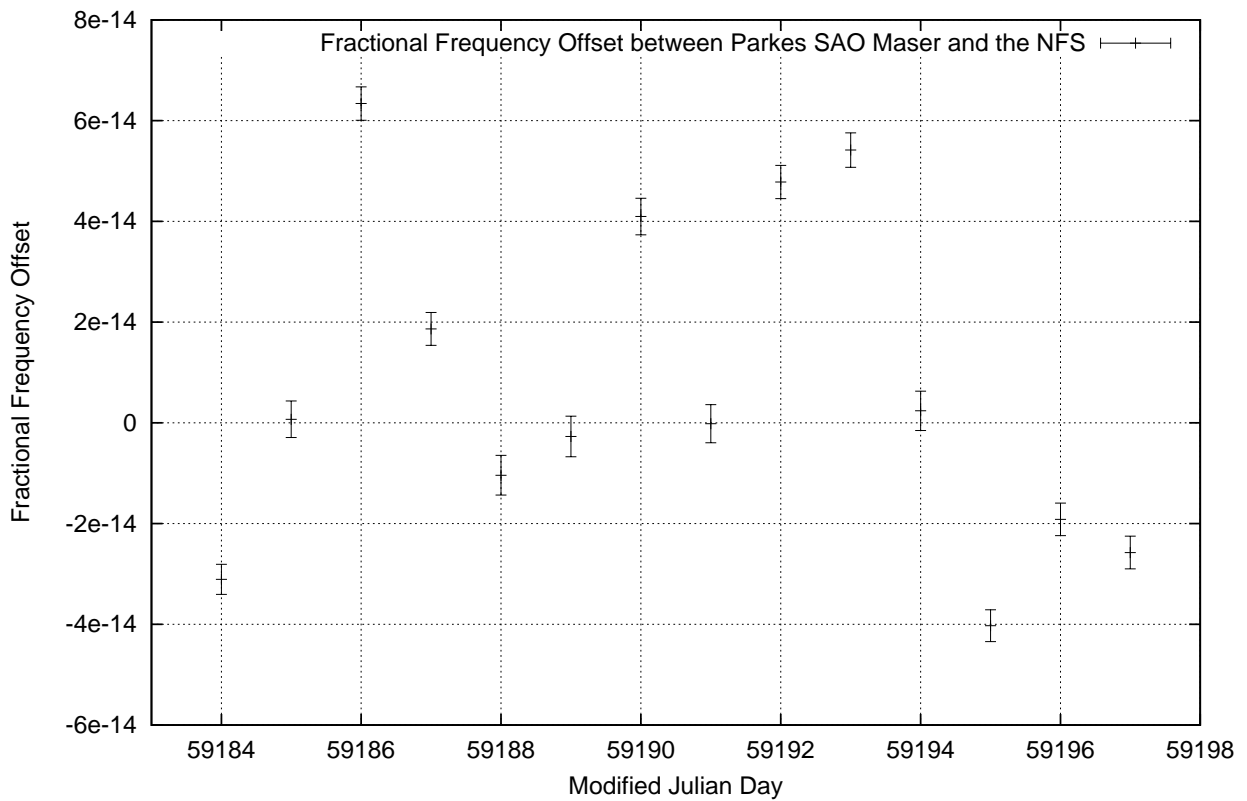

GPS Common-View Time-Transfer between ATNF Parkes and NMI Sydney

Tue Dec 15 22:26:15 2020

GPS Common-View Frequency Transfer between ATNF Parkes and NMI Sydney

Tue Dec 15 22:26:15 2020