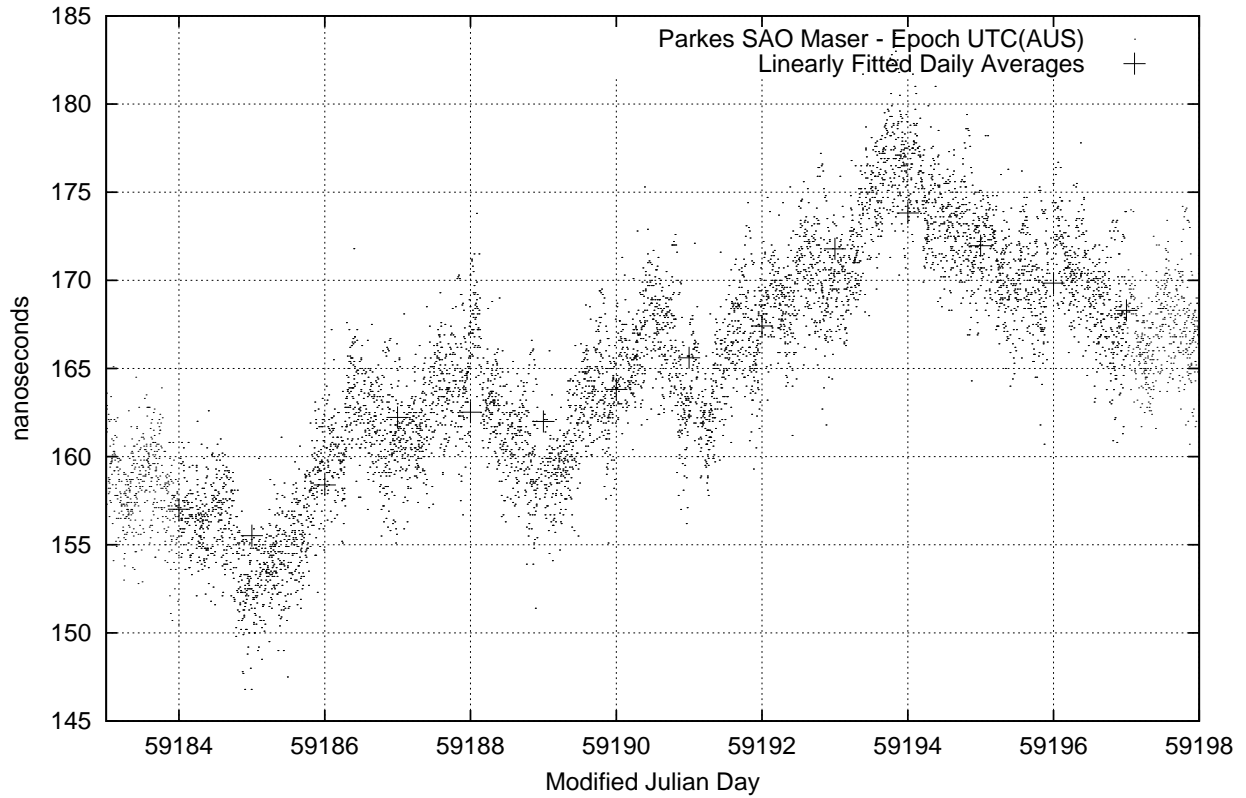

GPS Common-View Time-Transfer between ATNF Parkes and NMI Sydney

Tue Dec 15 22:26:15 2020

GPS Common-View Frequency Transfer between ATNF Parkes and NMI Sydney

Tue Dec 15 22:26:15 2020