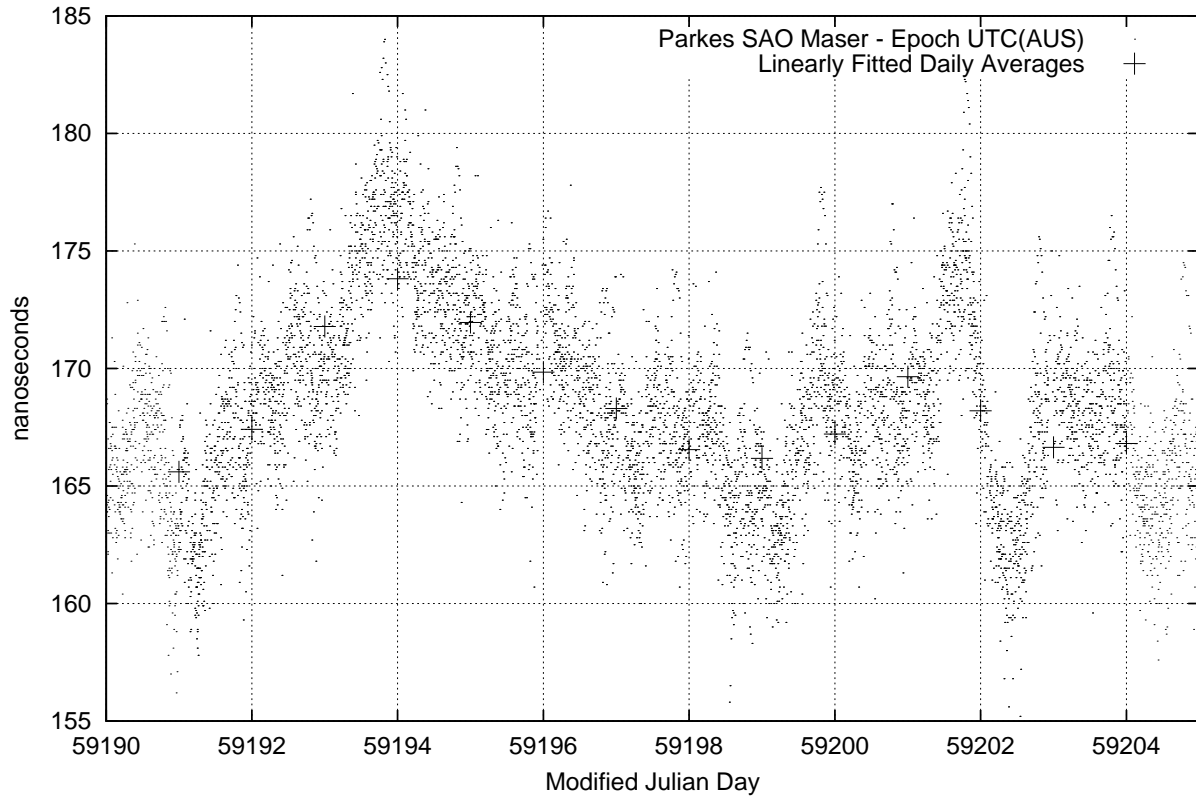

GPS Common-View Time-Transfer between ATNF Parkes and NMI Sydney

Tue Dec 22 22:26:14 2020

GPS Common-View Frequency Transfer between ATNF Parkes and NMI Sydney

Tue Dec 22 22:26:14 2020