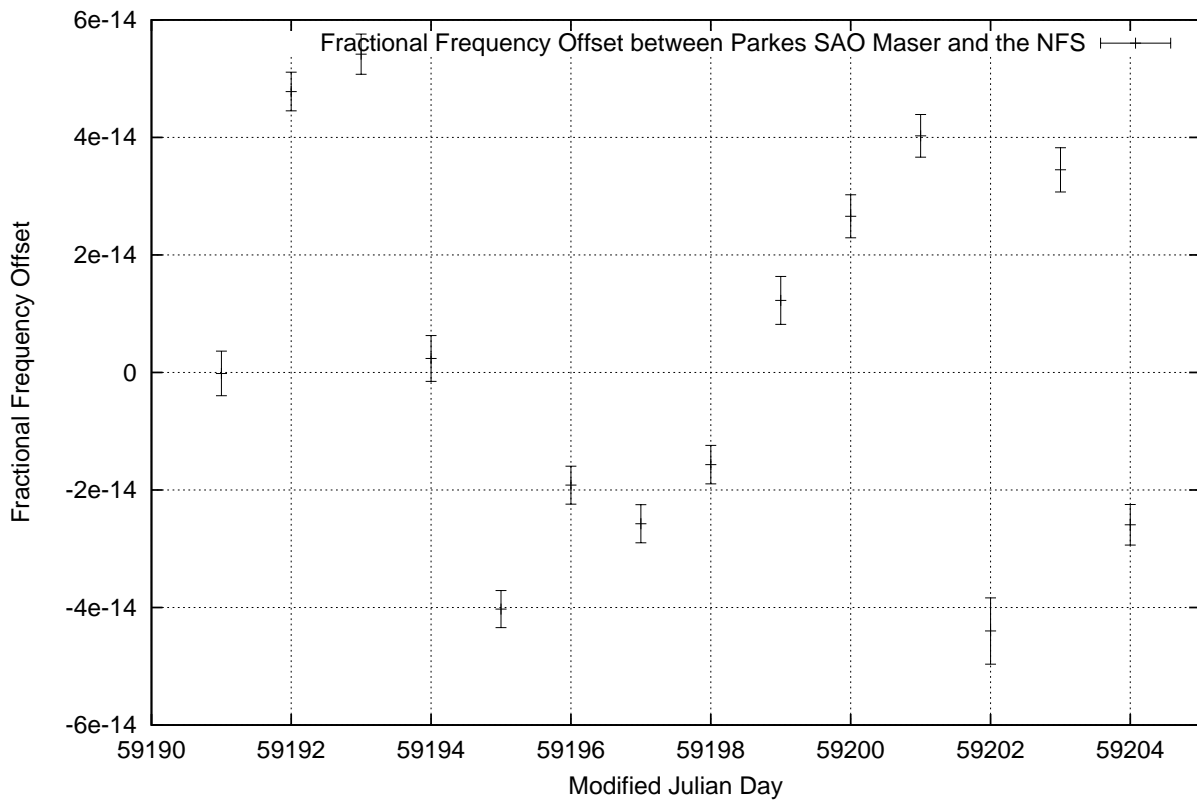

GPS Common-View Time-Transfer between ATNF Parkes and NMI Sydney

Tue Dec 22 22:26:14 2020

GPS Common-View Frequency Transfer between ATNF Parkes and NMI Sydney

Tue Dec 22 22:26:14 2020