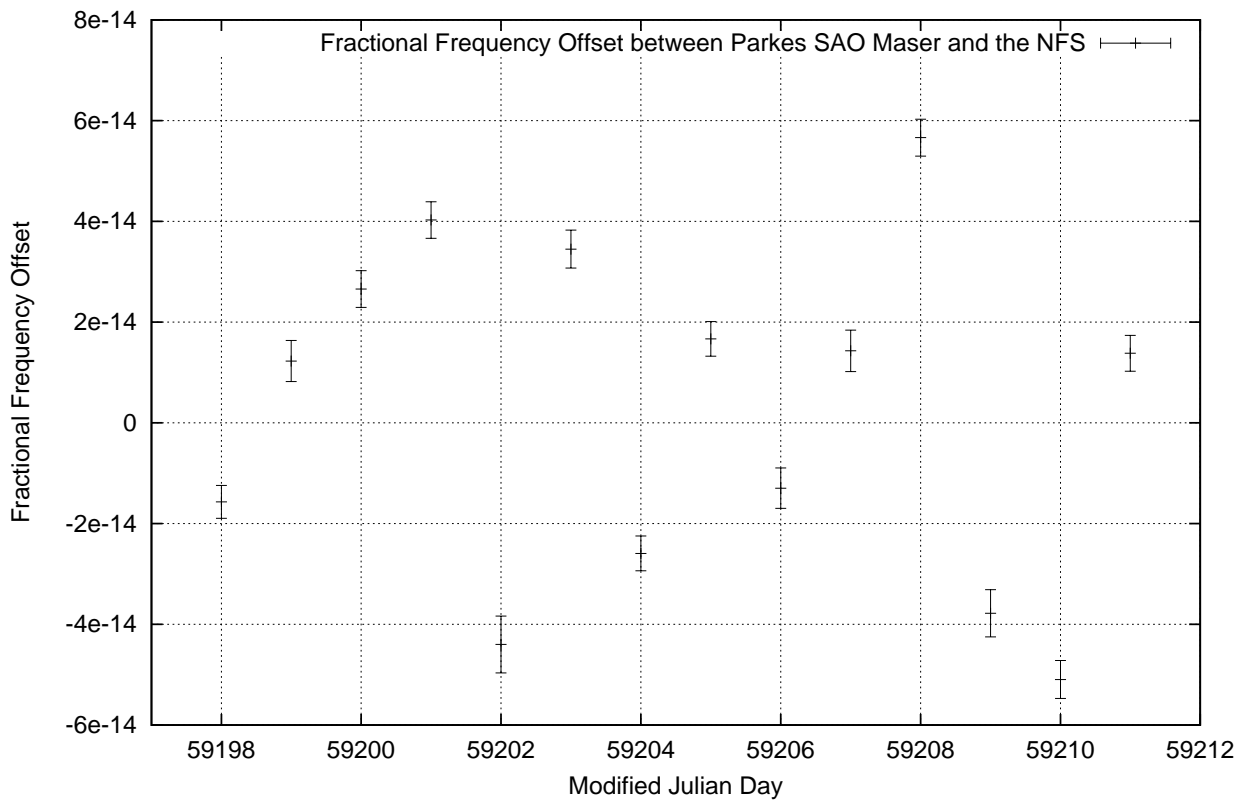

GPS Common-View Time-Transfer between ATNF Parkes and NMI Sydney

Tue Dec 29 22:26:14 2020

GPS Common-View Frequency Transfer between ATNF Parkes and NMI Sydney

Tue Dec 29 22:26:14 2020