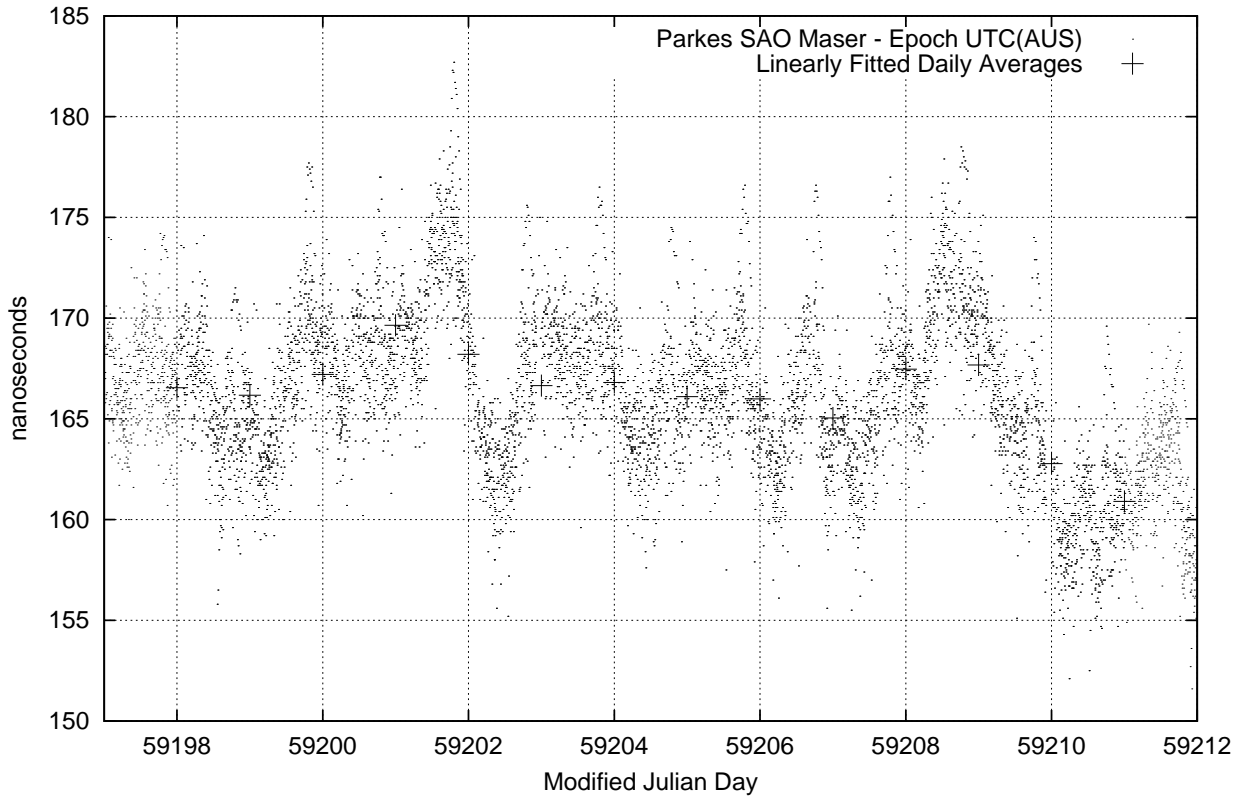

GPS Common-View Time-Transfer between ATNF Parkes and NMI Sydney

Tue Dec 29 22:26:14 2020

GPS Common-View Frequency Transfer between ATNF Parkes and NMI Sydney

Tue Dec 29 22:26:14 2020