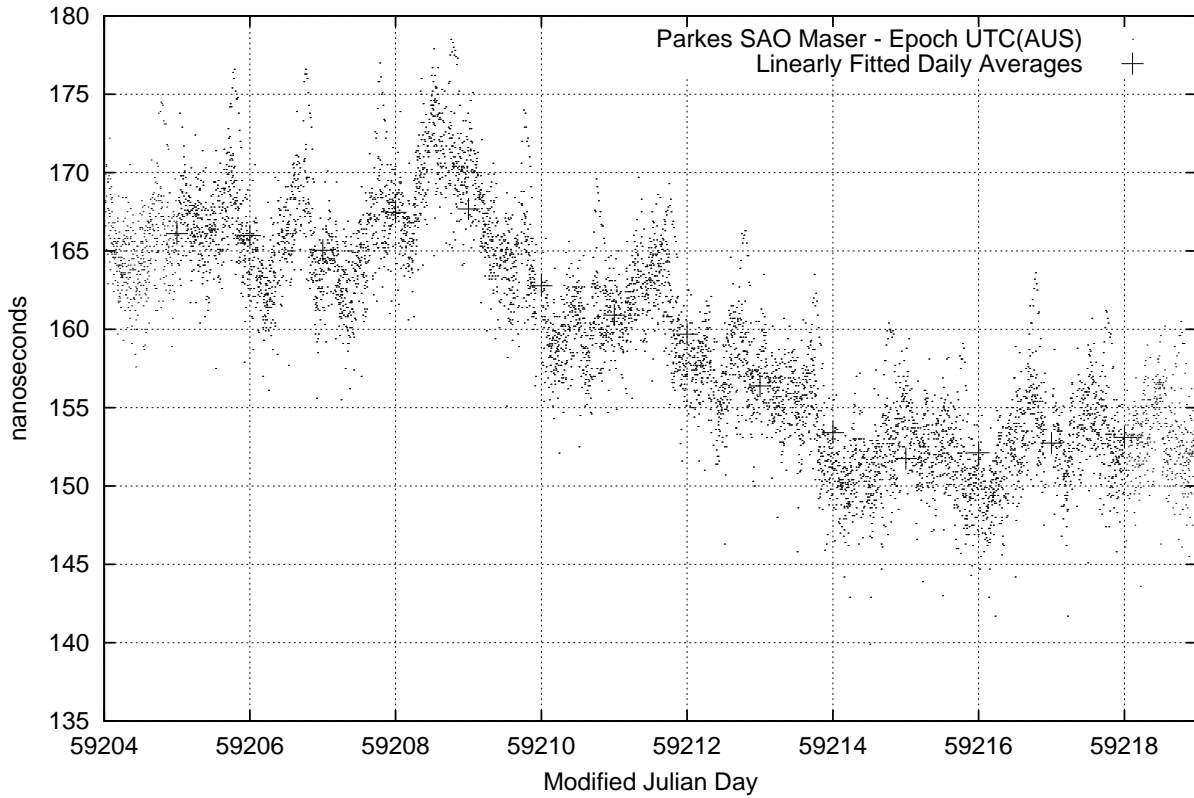

GPS Common-View Time-Transfer between ATNF Parkes and NMI Sydney

Tue Jan 05 22:26:14 2021

GPS Common-View Frequency Transfer between ATNF Parkes and NMI Sydney

Tue Jan 05 22:26:14 2021