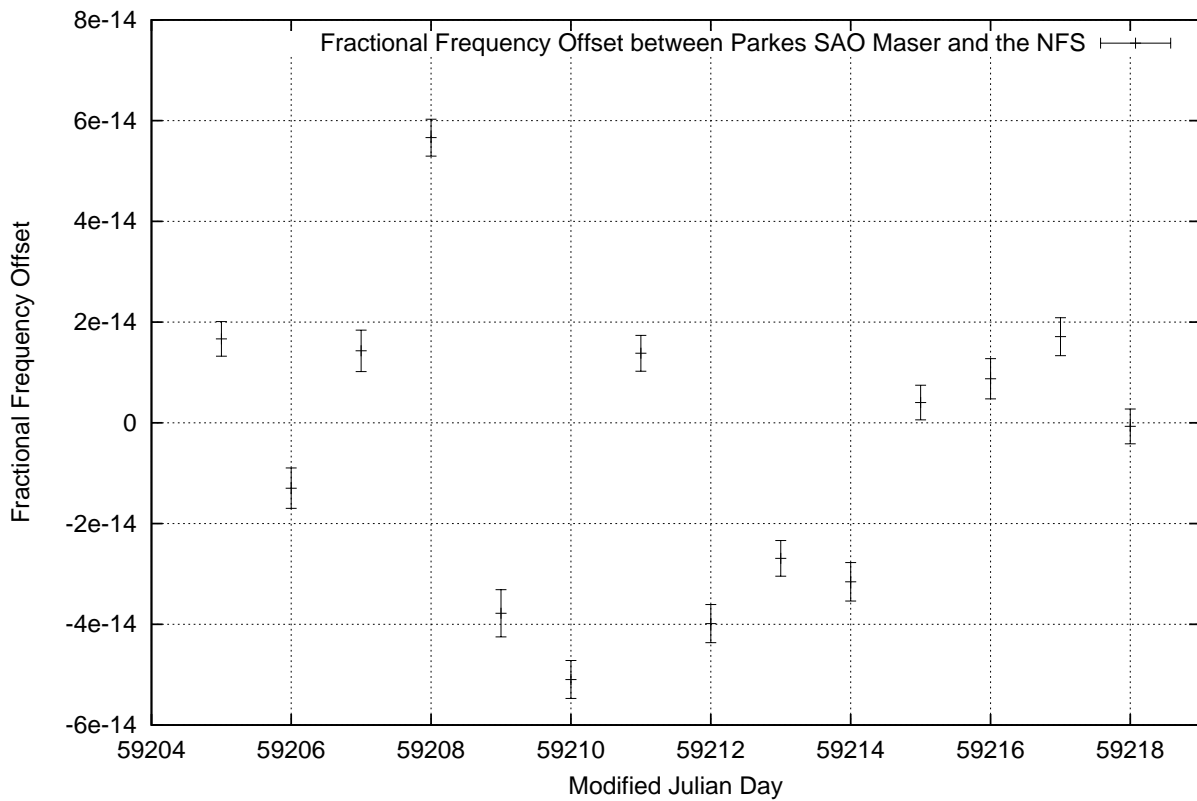

GPS Common-View Time-Transfer between ATNF Parkes and NMI Sydney

Tue Jan 05 22:26:14 2021

GPS Common-View Frequency Transfer between ATNF Parkes and NMI Sydney

Tue Jan 05 22:26:14 2021