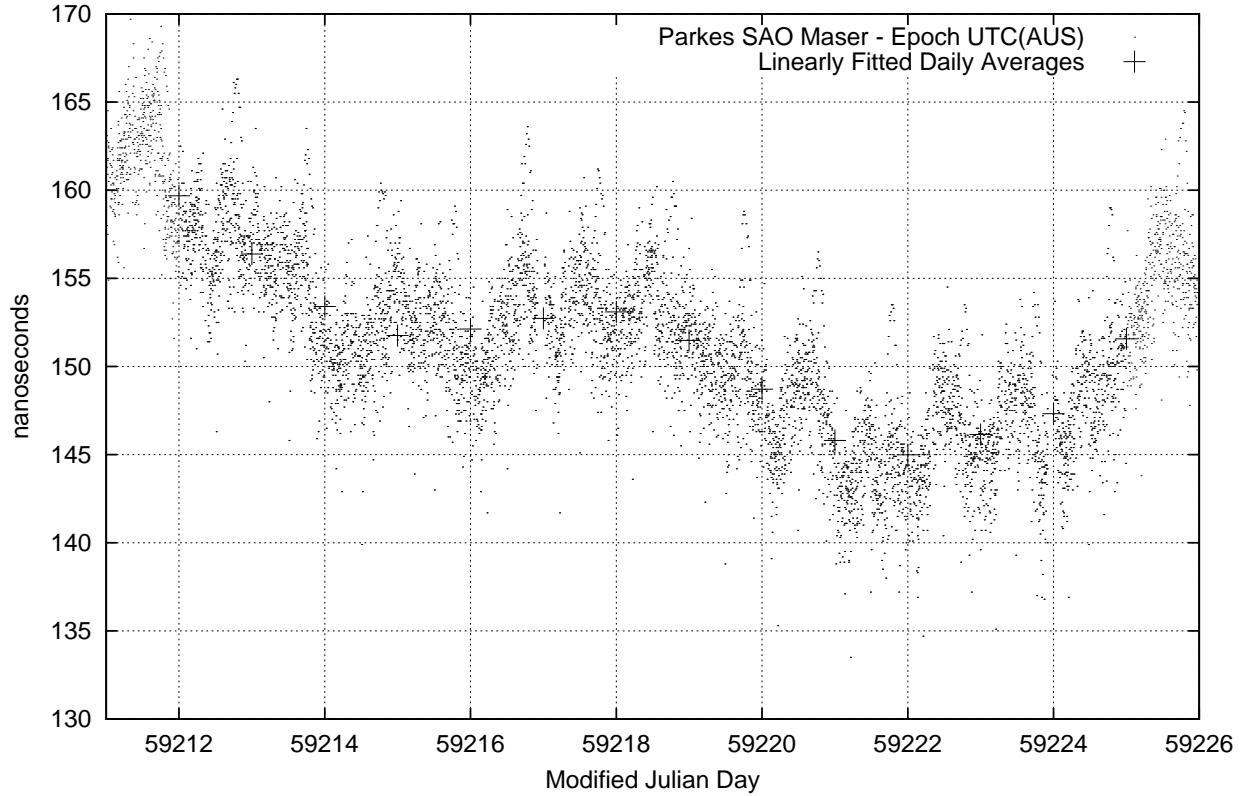

GPS Common-View Time-Transfer between ATNF Parkes and NMI Sydney

Tue Jan 12 22:26:14 2021

GPS Common-View Frequency Transfer between ATNF Parkes and NMI Sydney

Tue Jan 12 22:26:14 2021