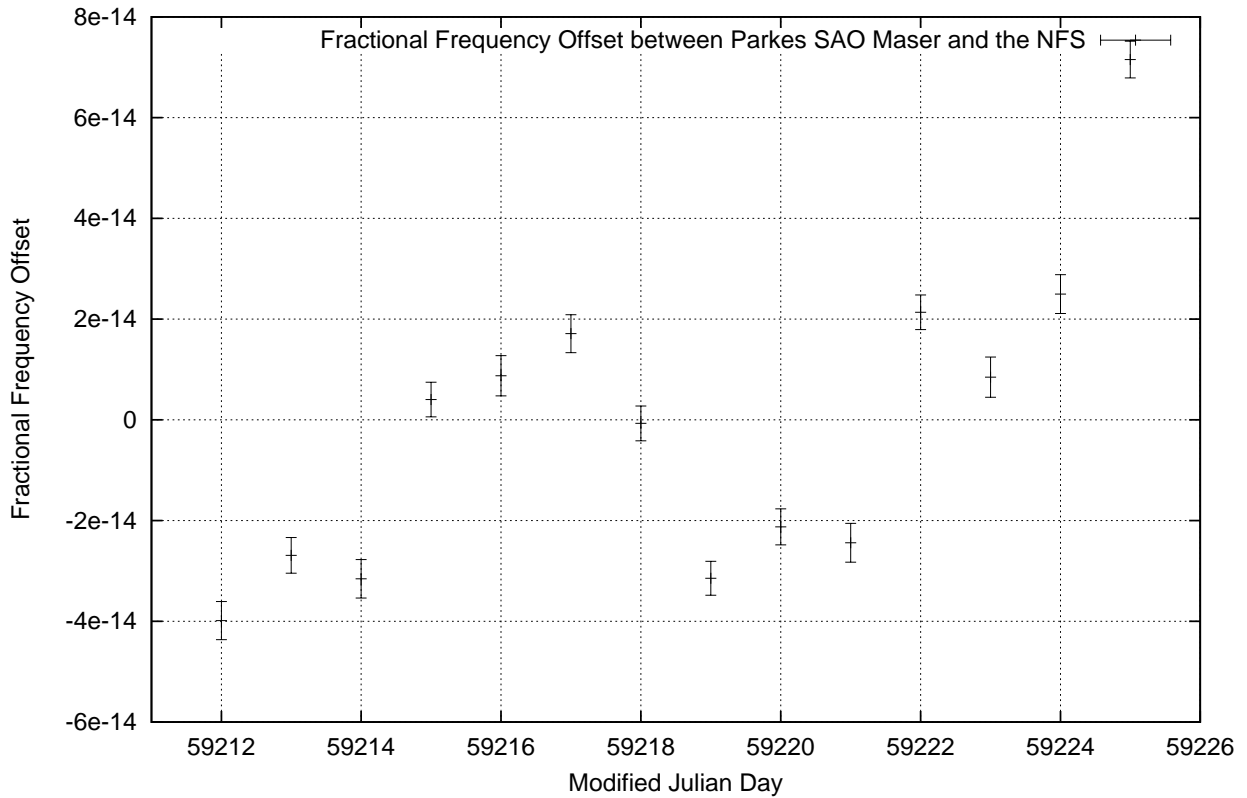

GPS Common-View Time-Transfer between ATNF Parkes and NMI Sydney

Tue Jan 12 22:26:14 2021

GPS Common-View Frequency Transfer between ATNF Parkes and NMI Sydney

Tue Jan 12 22:26:14 2021