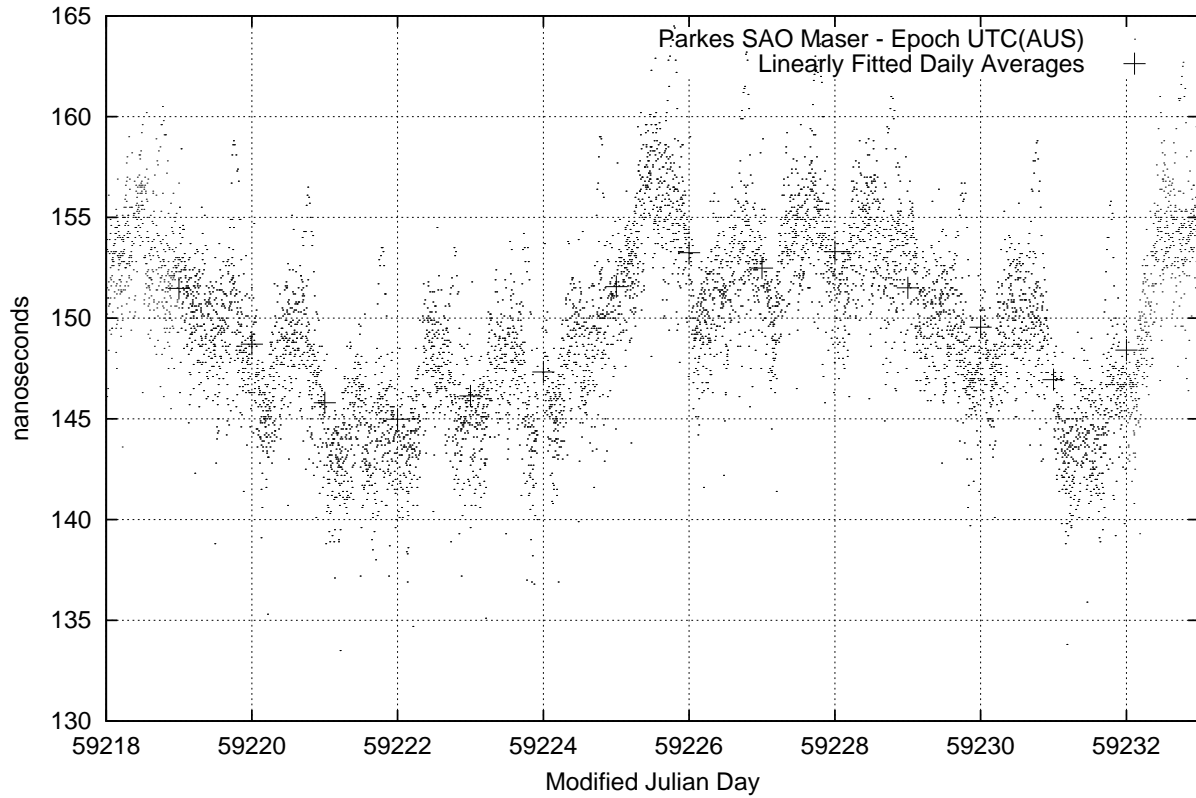

GPS Common-View Time-Transfer between ATNF Parkes and NMI Sydney

Tue Jan 19 22:26:14 2021

GPS Common-View Frequency Transfer between ATNF Parkes and NMI Sydney

Tue Jan 19 22:26:14 2021