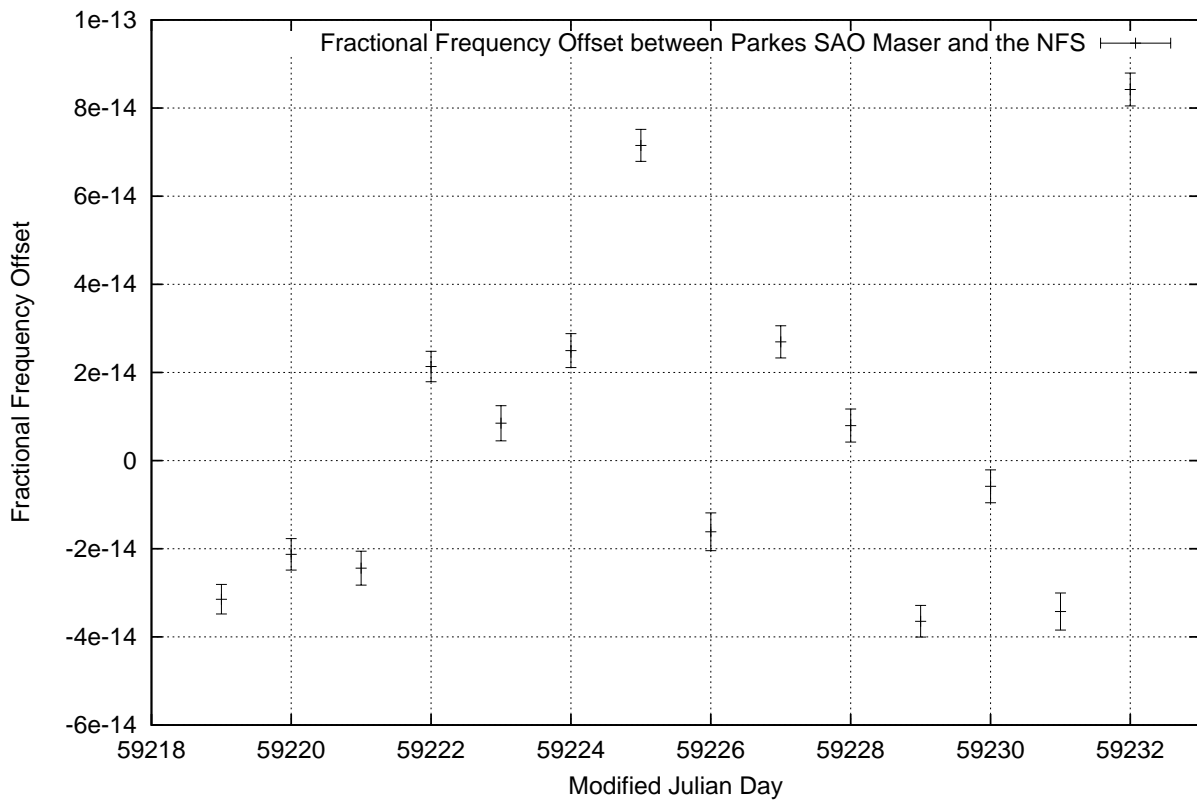

GPS Common-View Time-Transfer between ATNF Parkes and NMI Sydney

Tue Jan 19 22:26:14 2021

GPS Common-View Frequency Transfer between ATNF Parkes and NMI Sydney

Tue Jan 19 22:26:14 2021