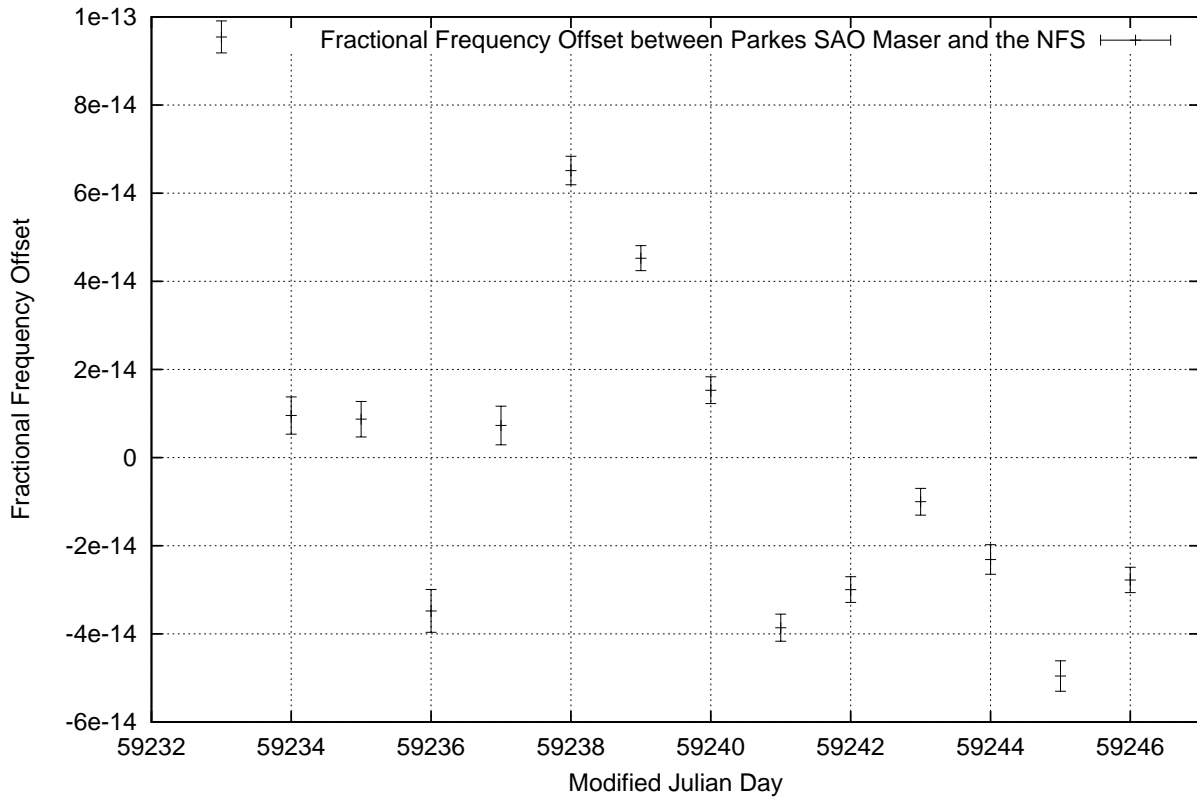

GPS Common-View Time-Transfer between ATNF Parkes and NMI Sydney

Tue Feb 02 22:26:14 2021

GPS Common-View Frequency Transfer between ATNF Parkes and NMI Sydney

Tue Feb 02 22:26:14 2021