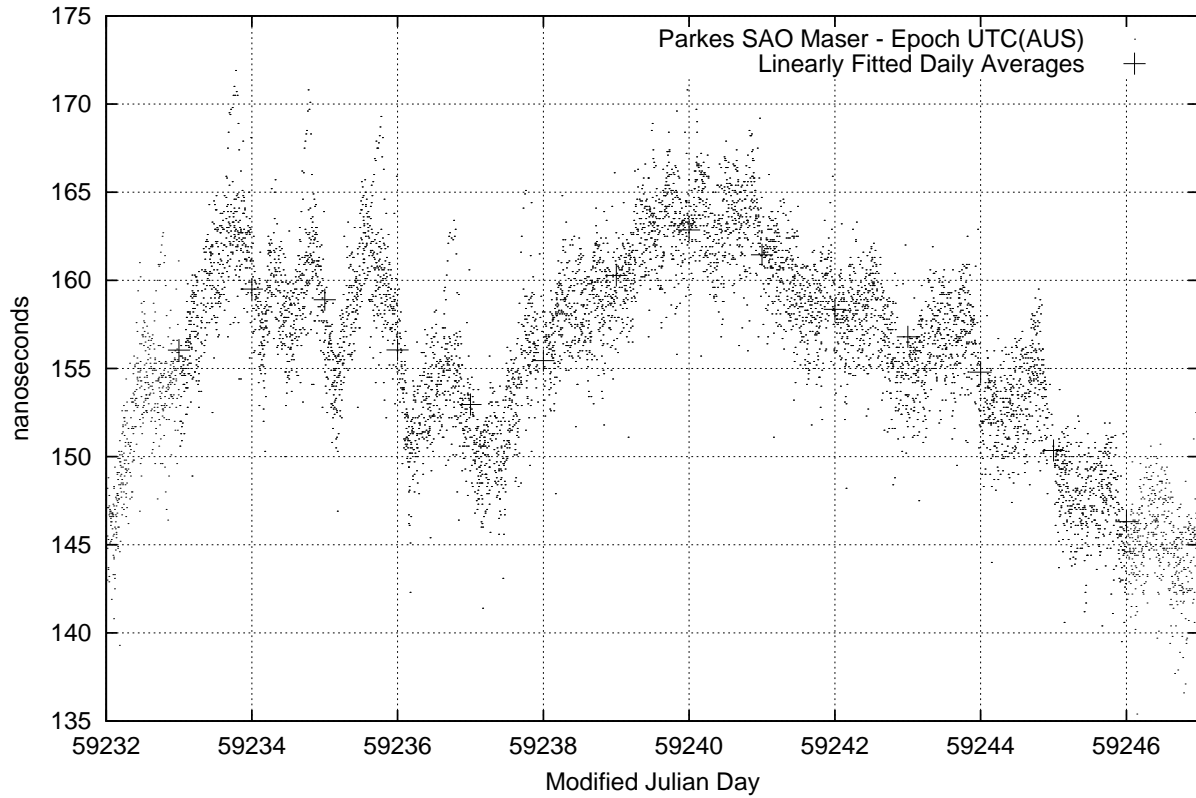

GPS Common-View Time-Transfer between ATNF Parkes and NMI Sydney

Tue Feb 02 22:26:14 2021

GPS Common-View Frequency Transfer between ATNF Parkes and NMI Sydney

Tue Feb 02 22:26:14 2021