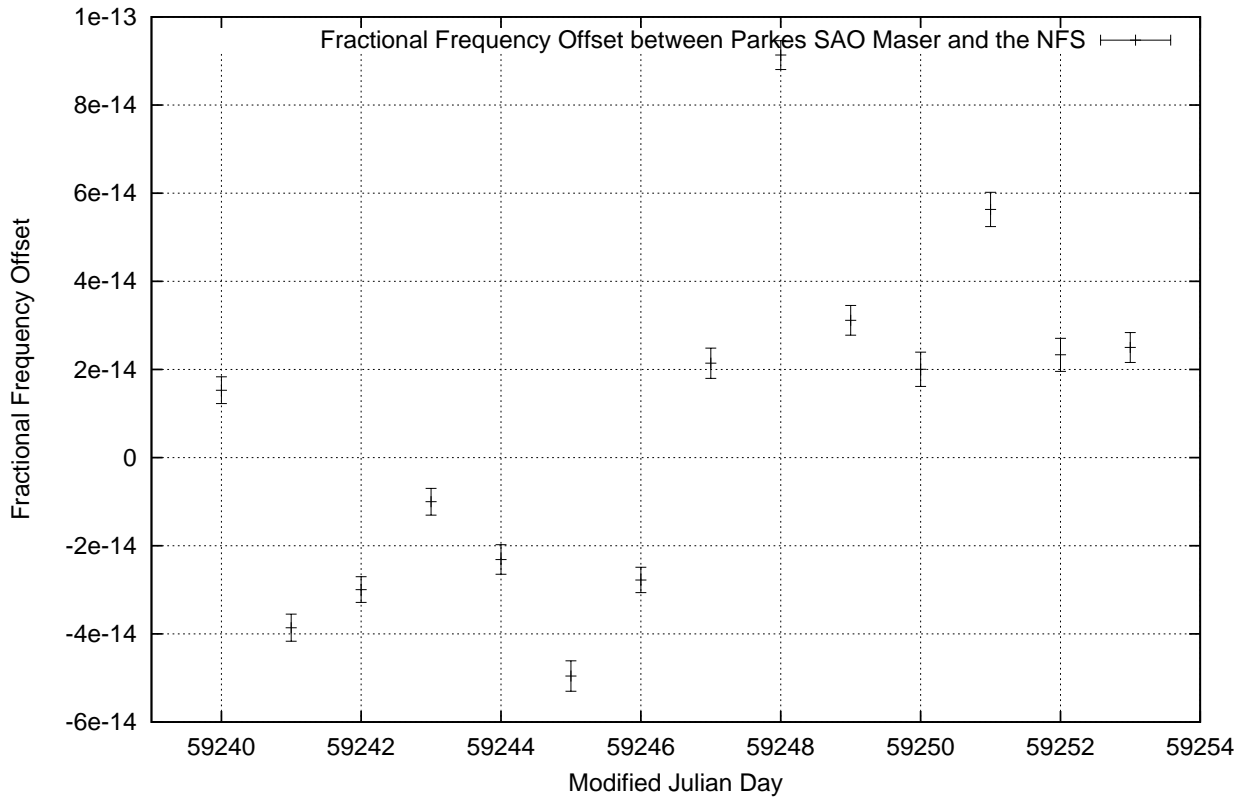

GPS Common-View Time-Transfer between ATNF Parkes and NMI Sydney

Tue Feb 09 22:26:13 2021

GPS Common-View Frequency Transfer between ATNF Parkes and NMI Sydney

Tue Feb 09 22:26:13 2021