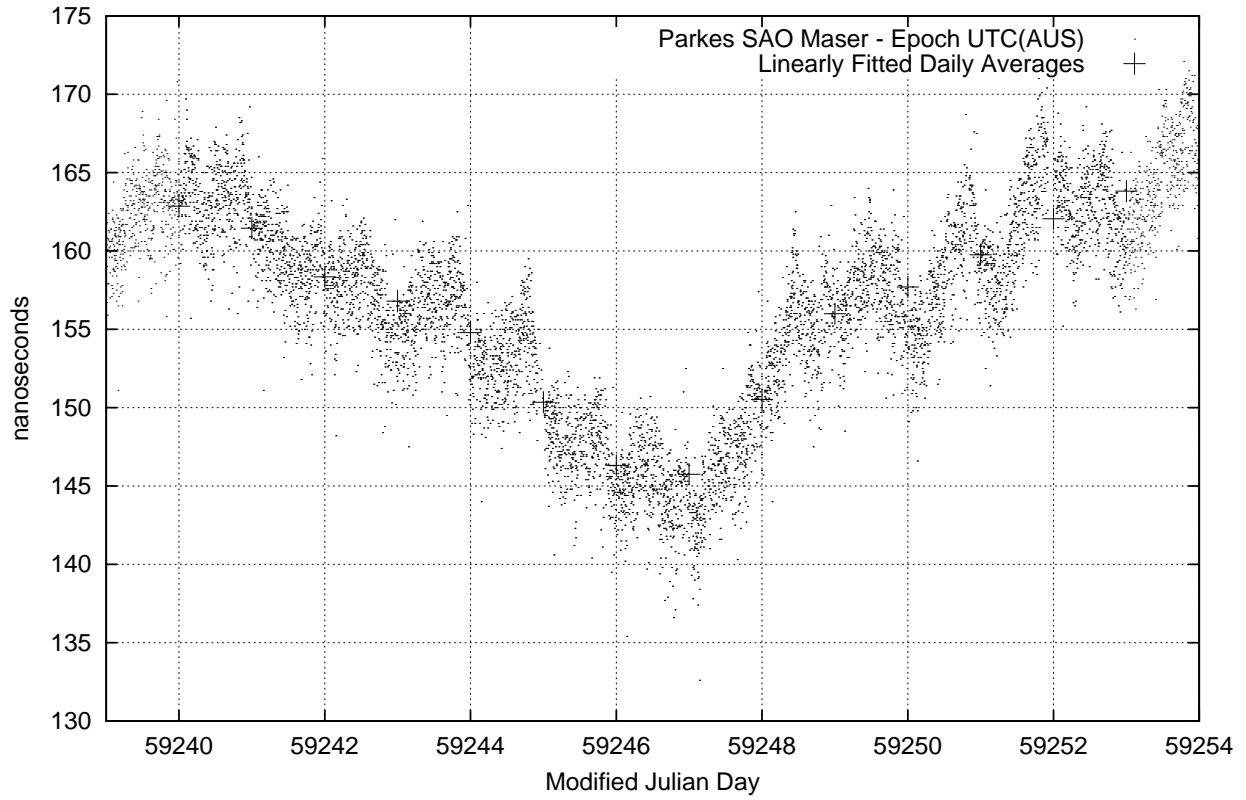

GPS Common-View Time-Transfer between ATNF Parkes and NMI Sydney

Tue Feb 09 22:26:13 2021

GPS Common-View Frequency Transfer between ATNF Parkes and NMI Sydney

Tue Feb 09 22:26:13 2021