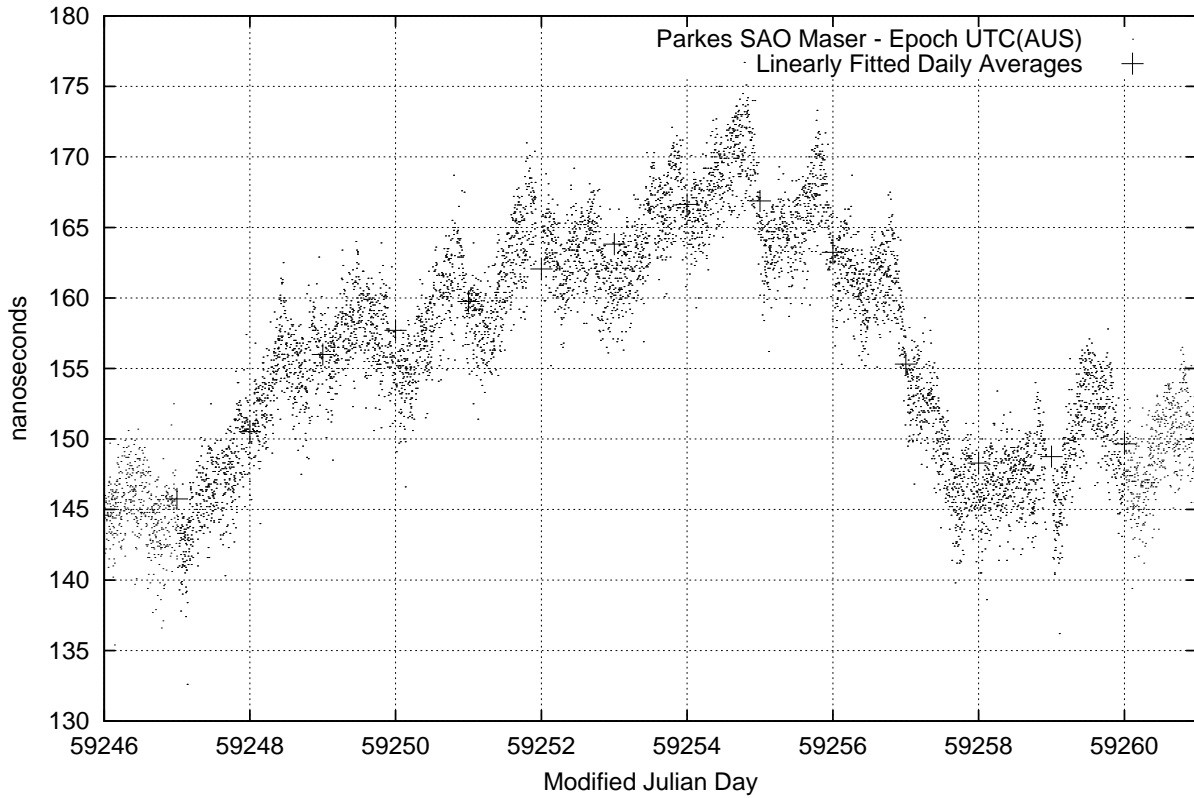

GPS Common-View Time-Transfer between ATNF Parkes and NMI Sydney

Tue Feb 16 22:26:14 2021

GPS Common-View Frequency Transfer between ATNF Parkes and NMI Sydney

Tue Feb 16 22:26:14 2021