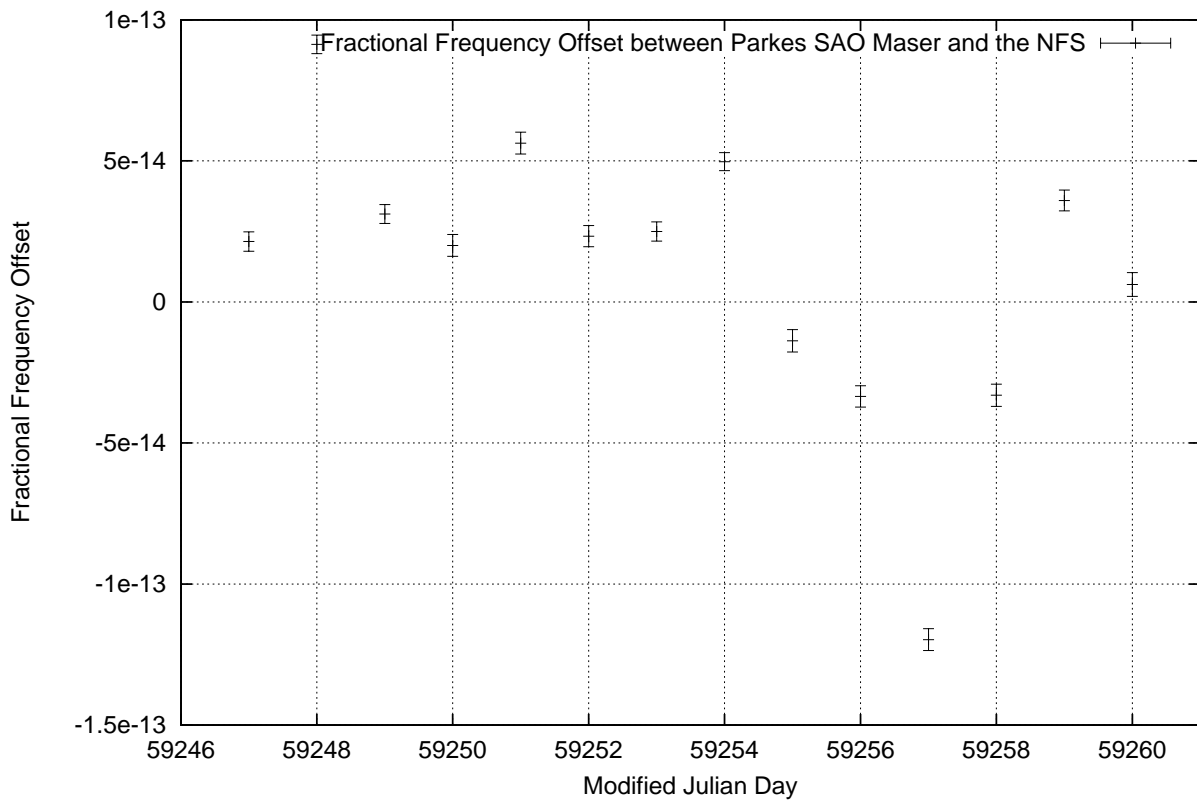

GPS Common-View Time-Transfer between ATNF Parkes and NMI Sydney

Tue Feb 16 22:26:14 2021

GPS Common-View Frequency Transfer between ATNF Parkes and NMI Sydney

Tue Feb 16 22:26:14 2021