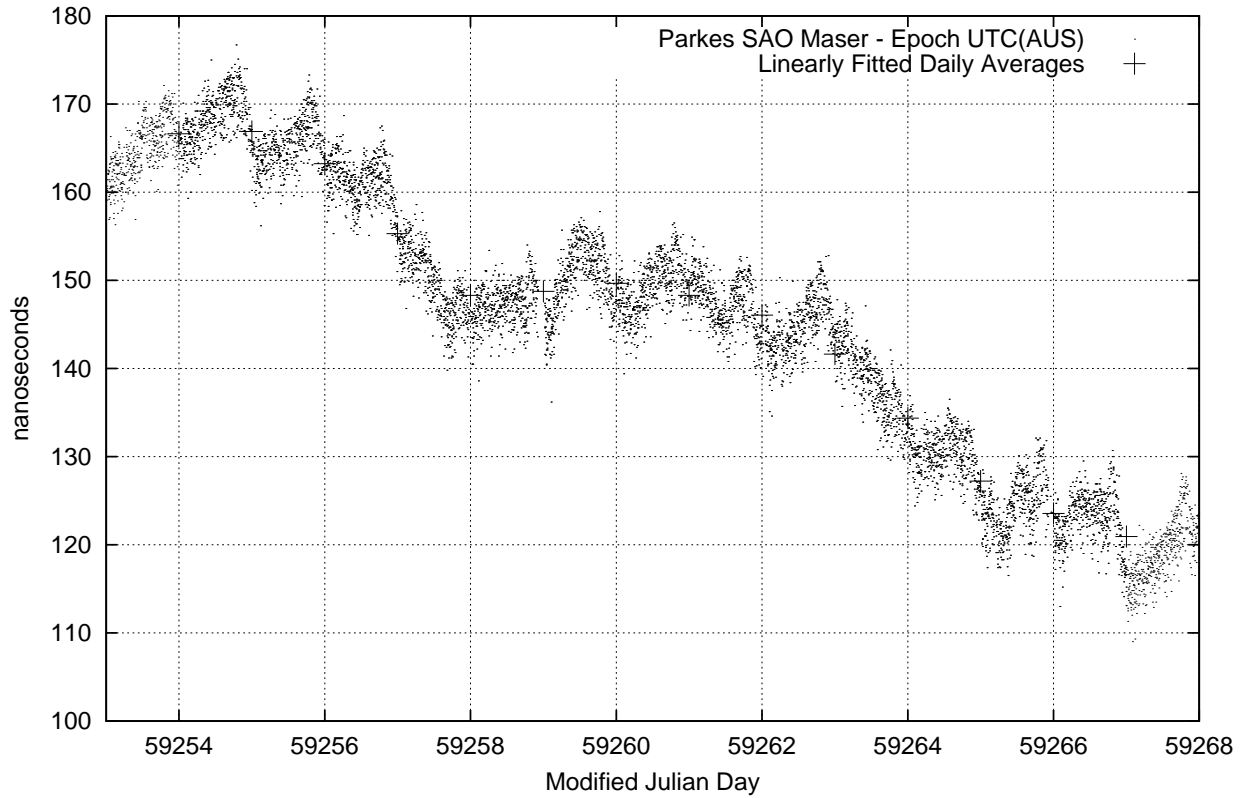

GPS Common-View Time-Transfer between ATNF Parkes and NMI Sydney

Tue Feb 23 22:26:14 2021

GPS Common-View Frequency Transfer between ATNF Parkes and NMI Sydney

Tue Feb 23 22:26:14 2021