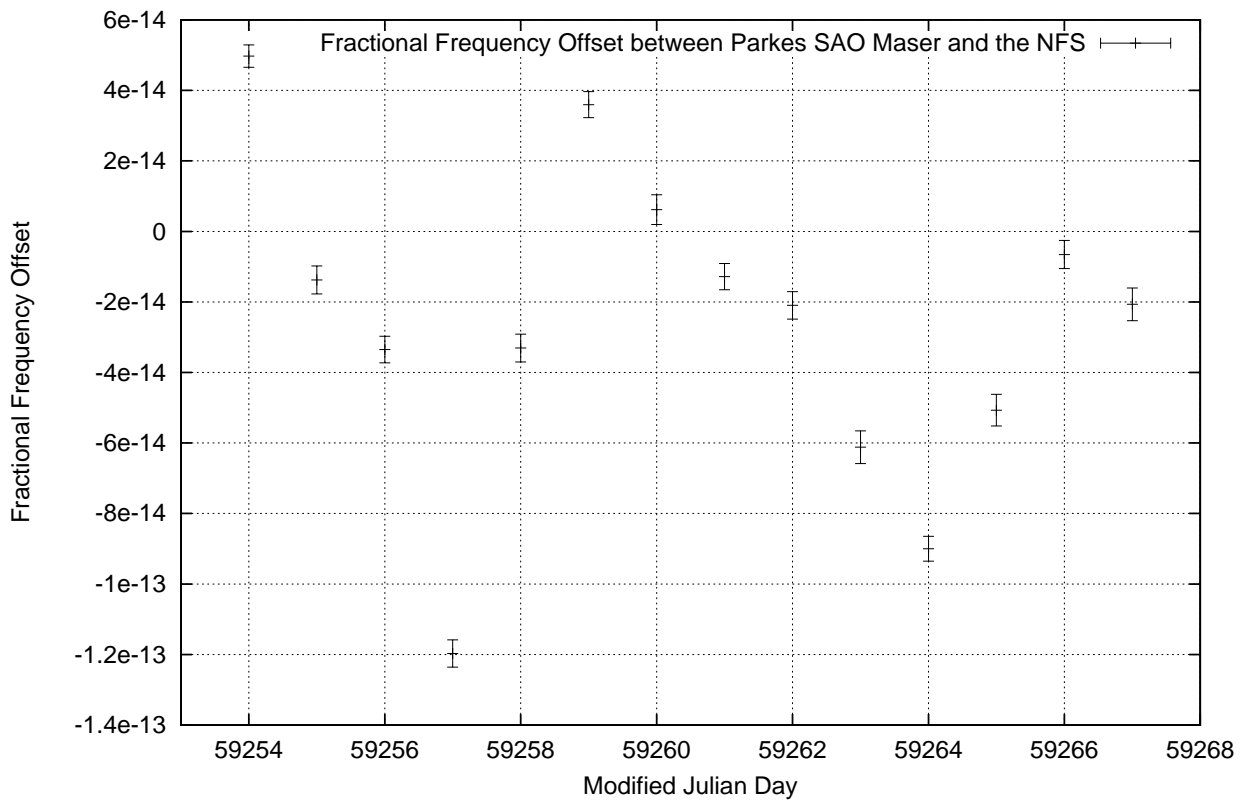

GPS Common-View Time-Transfer between ATNF Parkes and NMI Sydney

Tue Feb 23 22:26:14 2021

GPS Common-View Frequency Transfer between ATNF Parkes and NMI Sydney

Tue Feb 23 22:26:14 2021