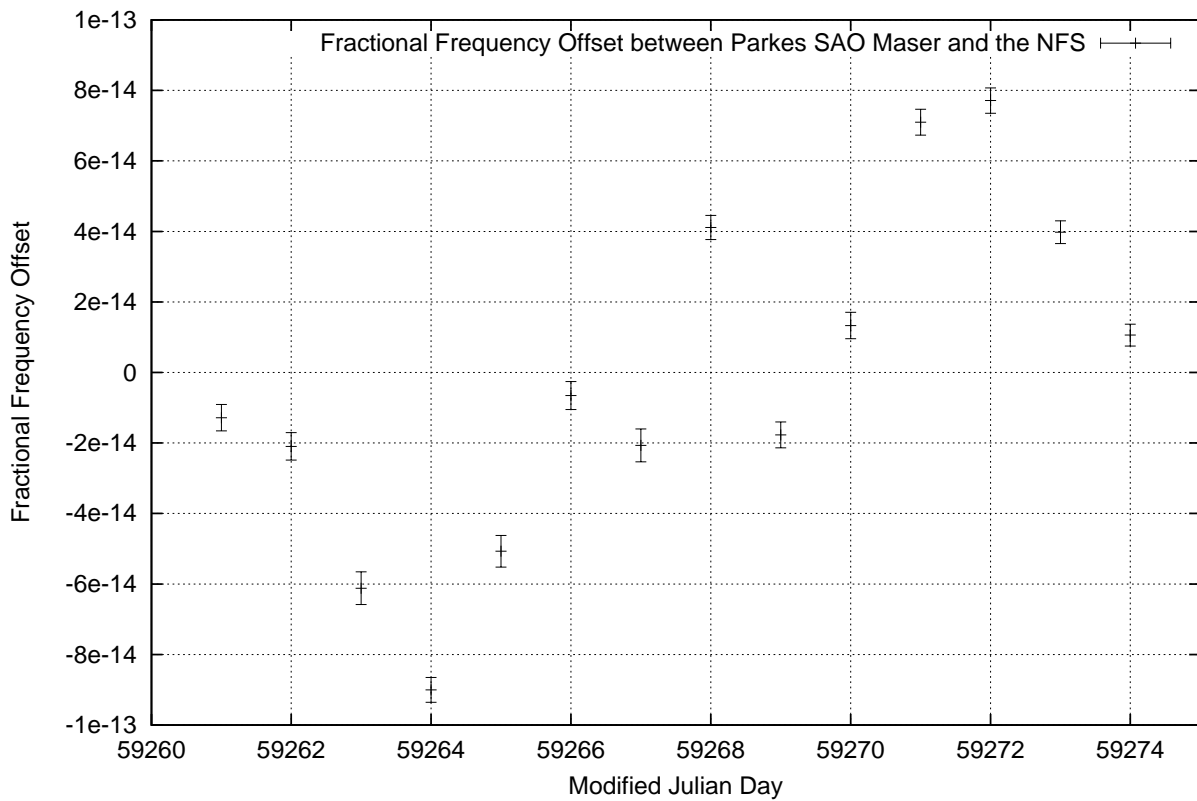

GPS Common-View Time-Transfer between ATNF Parkes and NMI Sydney

Tue Mar 02 22:26:14 2021

GPS Common-View Frequency Transfer between ATNF Parkes and NMI Sydney

Tue Mar 02 22:26:14 2021