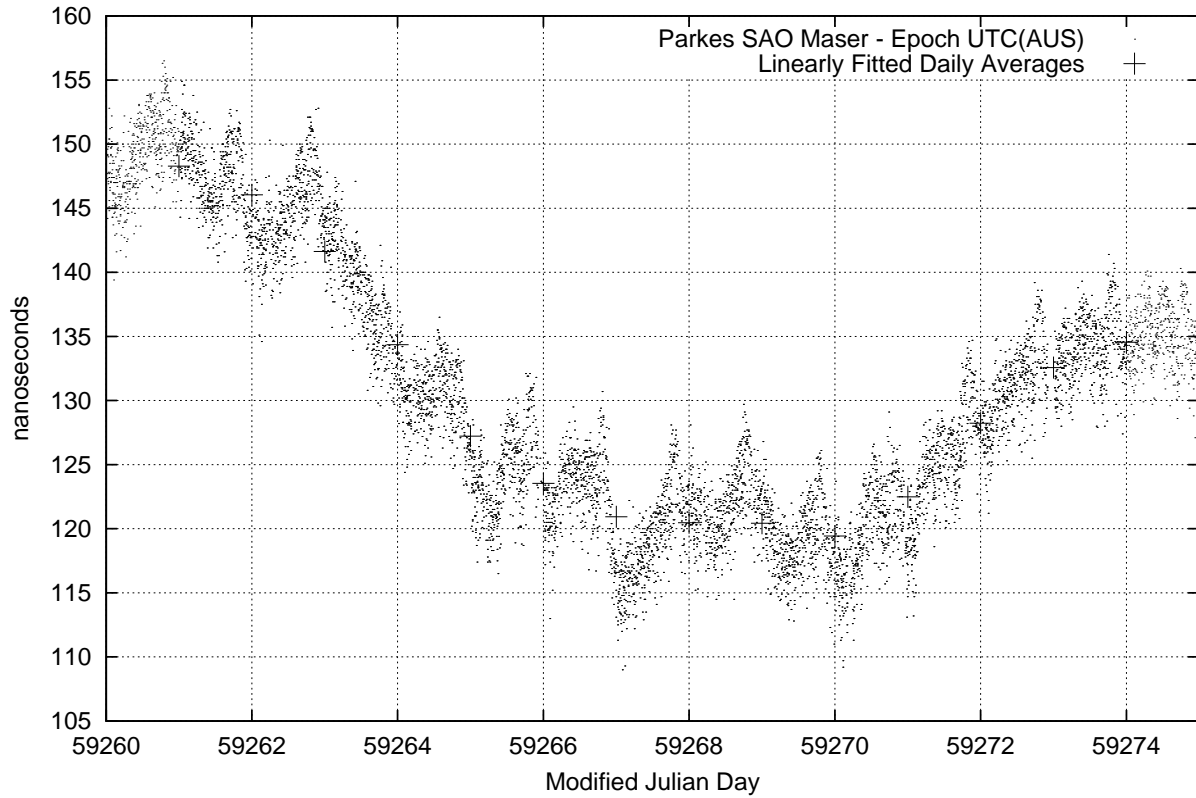

GPS Common-View Time-Transfer between ATNF Parkes and NMI Sydney

Tue Mar 02 22:26:14 2021

GPS Common-View Frequency Transfer between ATNF Parkes and NMI Sydney

Tue Mar 02 22:26:14 2021