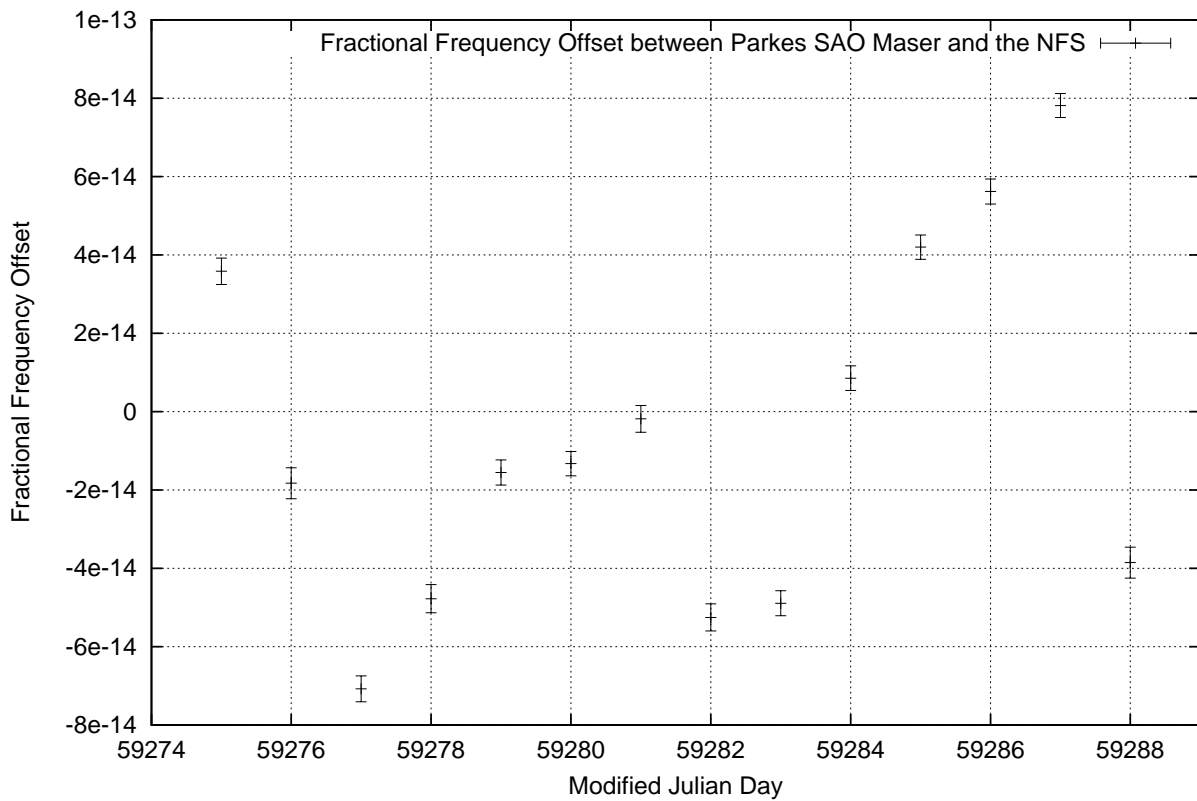

GPS Common-View Time-Transfer between ATNF Parkes and NMI Sydney

Tue Mar 16 22:26:14 2021

GPS Common-View Frequency Transfer between ATNF Parkes and NMI Sydney

Tue Mar 16 22:26:14 2021