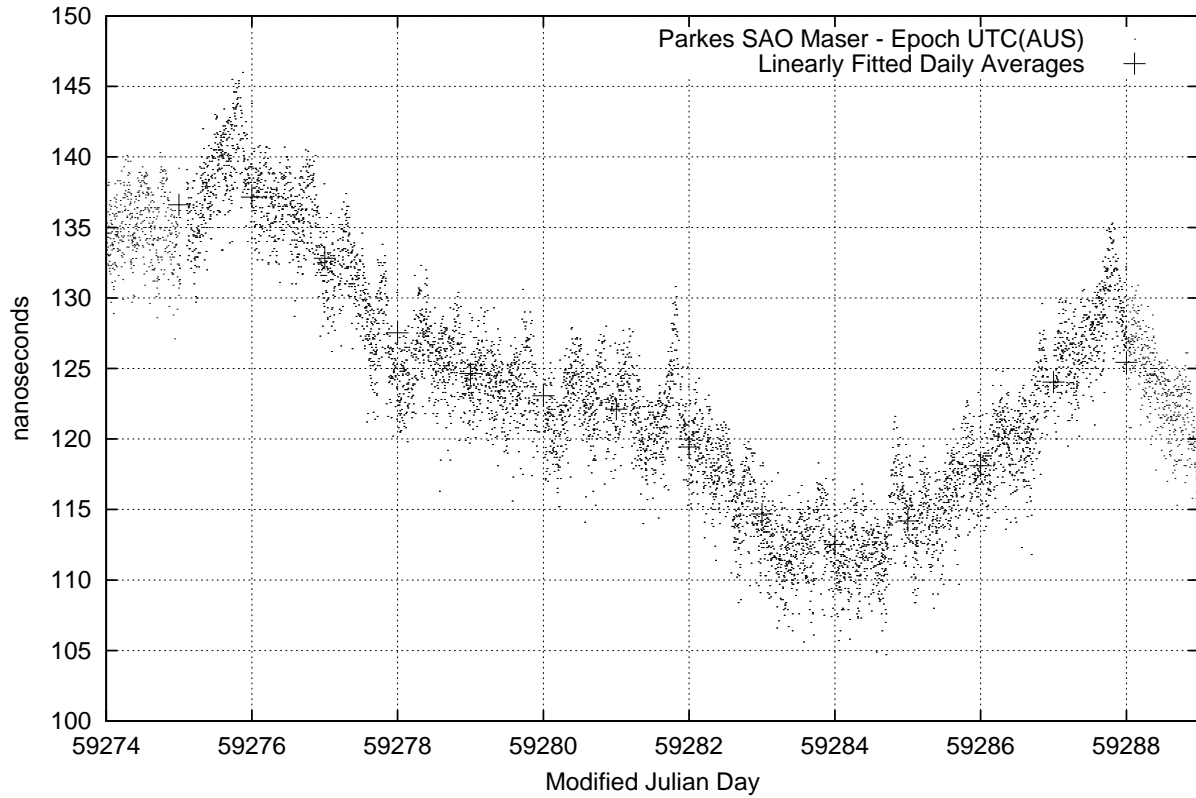

GPS Common-View Time-Transfer between ATNF Parkes and NMI Sydney

Tue Mar 16 22:26:14 2021

GPS Common-View Frequency Transfer between ATNF Parkes and NMI Sydney

Tue Mar 16 22:26:14 2021