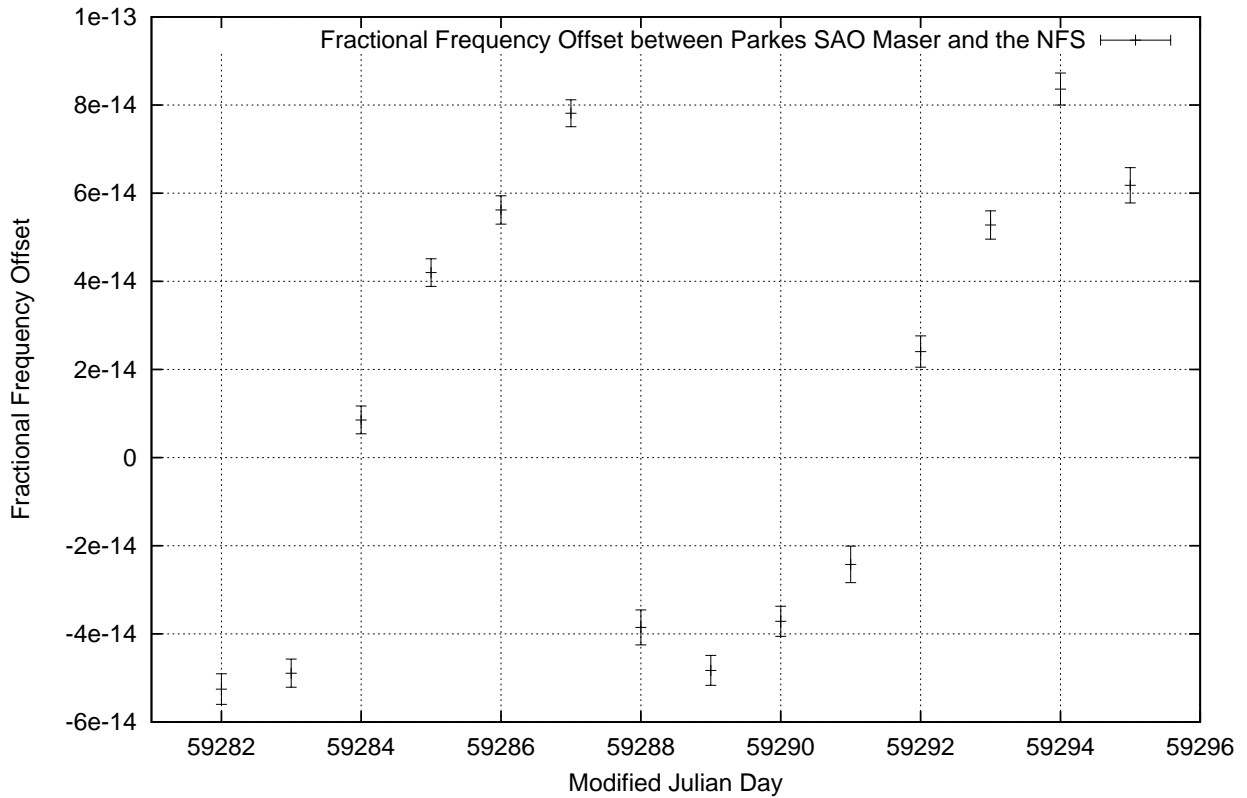

GPS Common-View Time-Transfer between ATNF Parkes and NMI Sydney

Tue Mar 23 22:26:14 2021

GPS Common-View Frequency Transfer between ATNF Parkes and NMI Sydney

Tue Mar 23 22:26:14 2021