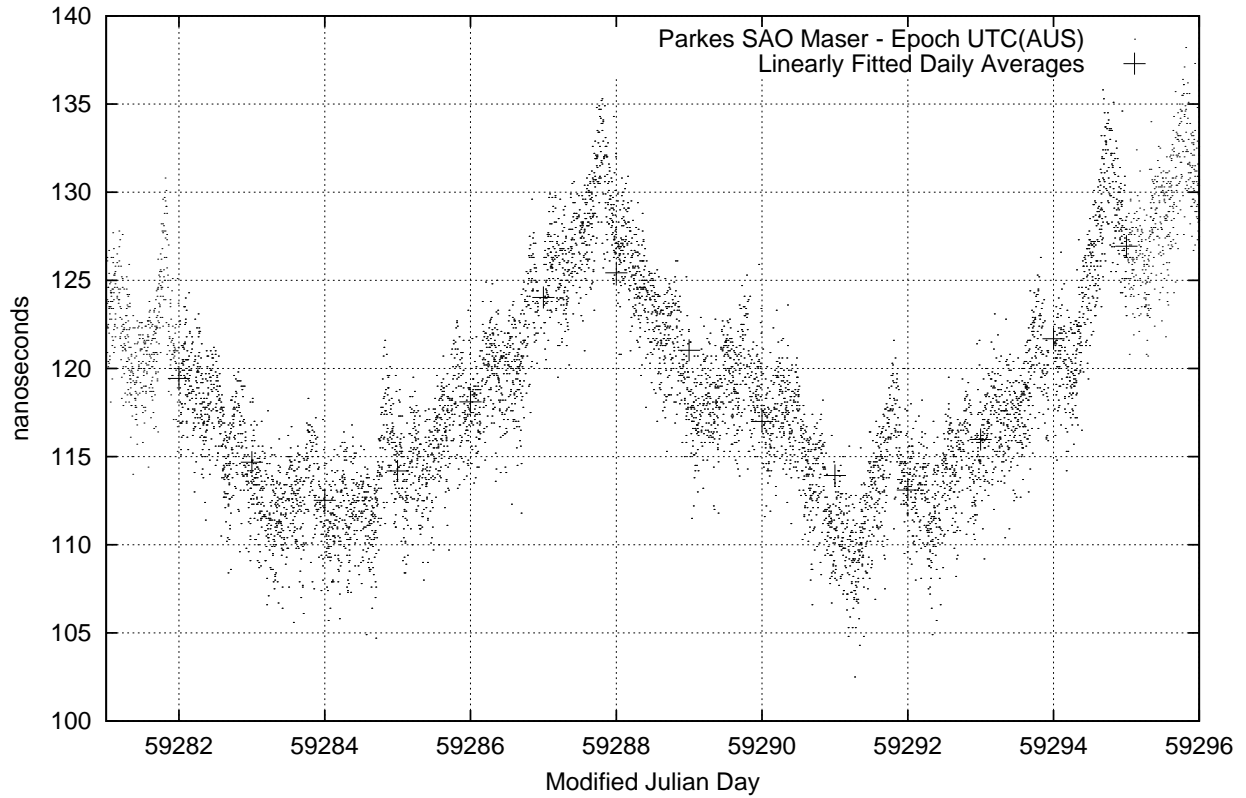

GPS Common-View Time-Transfer between ATNF Parkes and NMI Sydney

Tue Mar 23 22:26:14 2021

GPS Common-View Frequency Transfer between ATNF Parkes and NMI Sydney

Tue Mar 23 22:26:14 2021