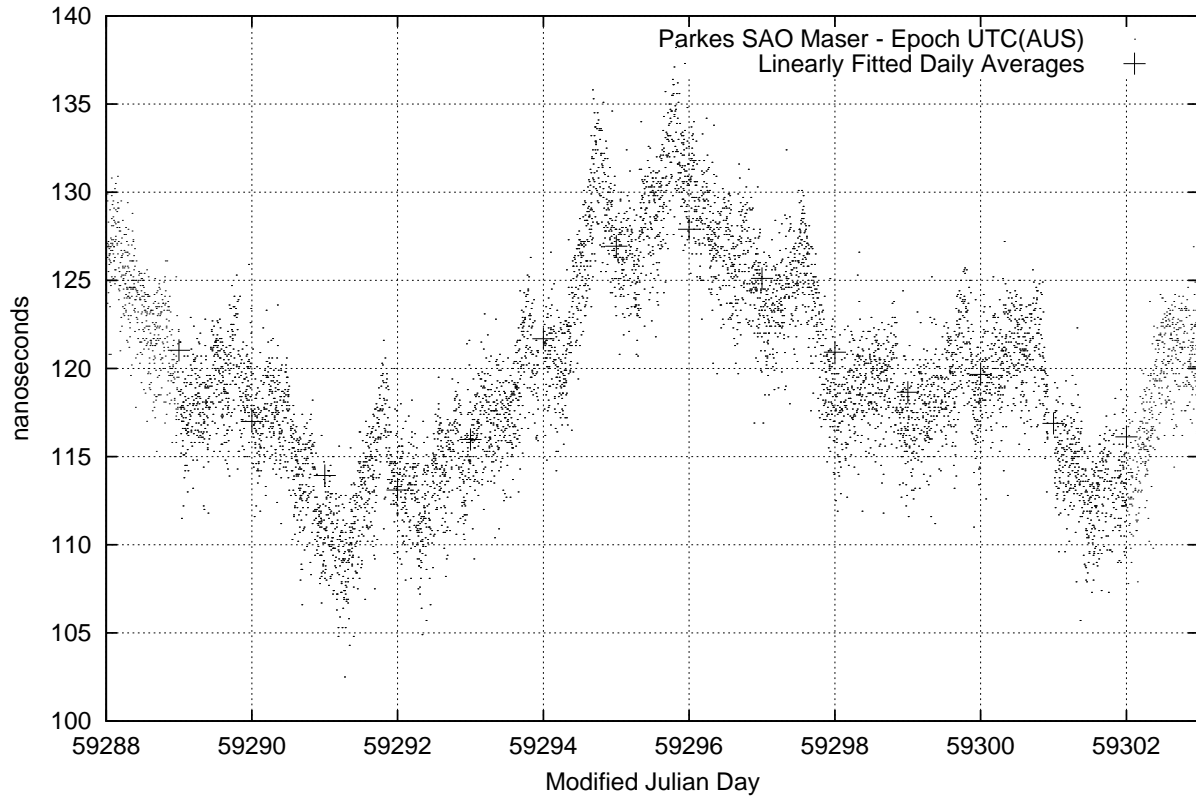

GPS Common-View Time-Transfer between ATNF Parkes and NMI Sydney

Tue Mar 30 22:26:14 2021

GPS Common-View Frequency Transfer between ATNF Parkes and NMI Sydney

Tue Mar 30 22:26:14 2021