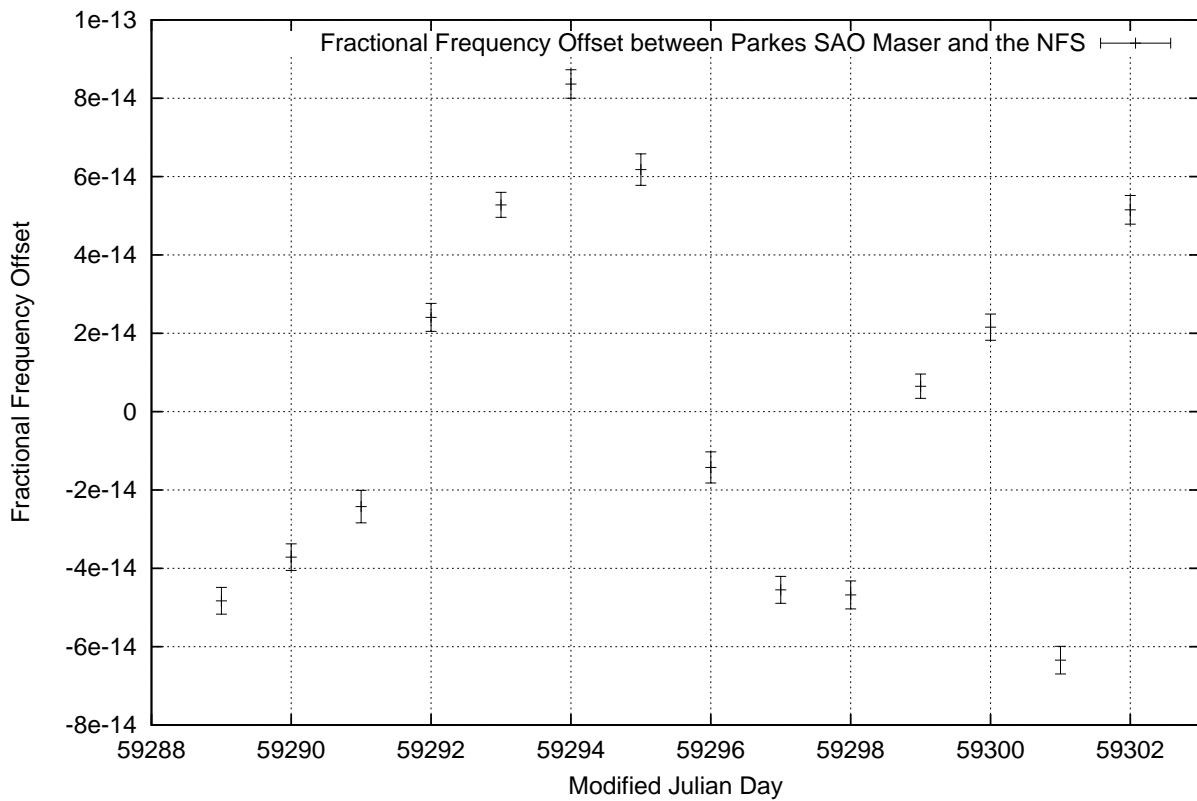

GPS Common-View Time-Transfer between ATNF Parkes and NMI Sydney

Tue Mar 30 22:26:14 2021

GPS Common-View Frequency Transfer between ATNF Parkes and NMI Sydney

Tue Mar 30 22:26:14 2021