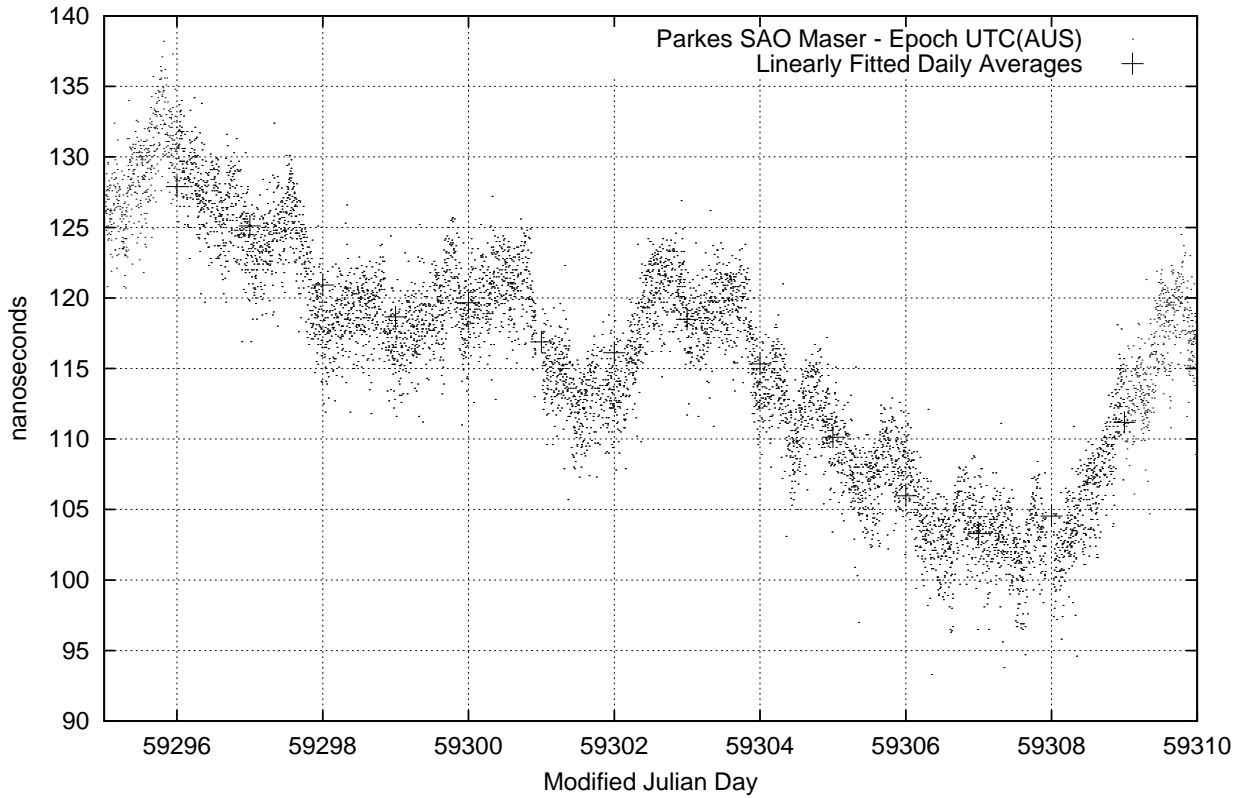

GPS Common-View Time-Transfer between ATNF Parkes and NMI Sydney

Tue Apr 06 22:26:14 2021

GPS Common-View Frequency Transfer between ATNF Parkes and NMI Sydney

Tue Apr 06 22:26:14 2021