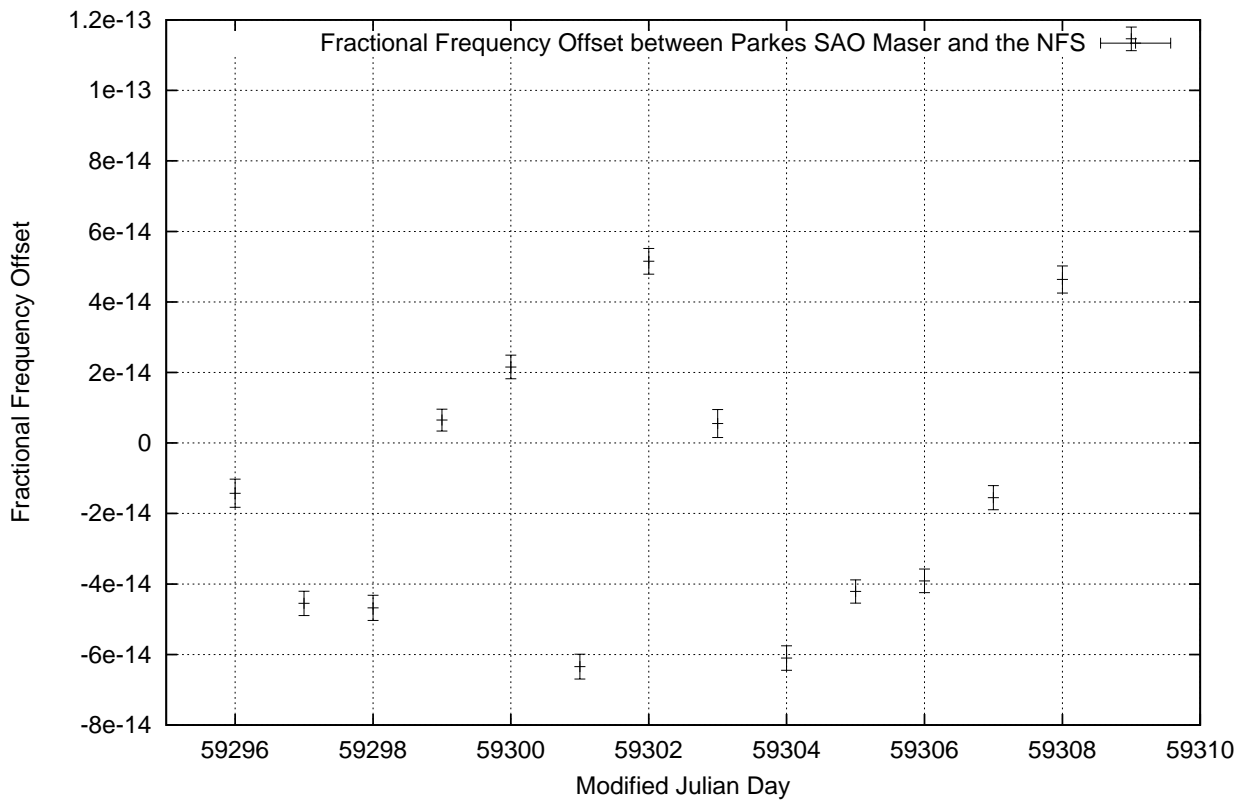

GPS Common-View Time-Transfer between ATNF Parkes and NMI Sydney

Tue Apr 06 22:26:14 2021

GPS Common-View Frequency Transfer between ATNF Parkes and NMI Sydney

Tue Apr 06 22:26:14 2021