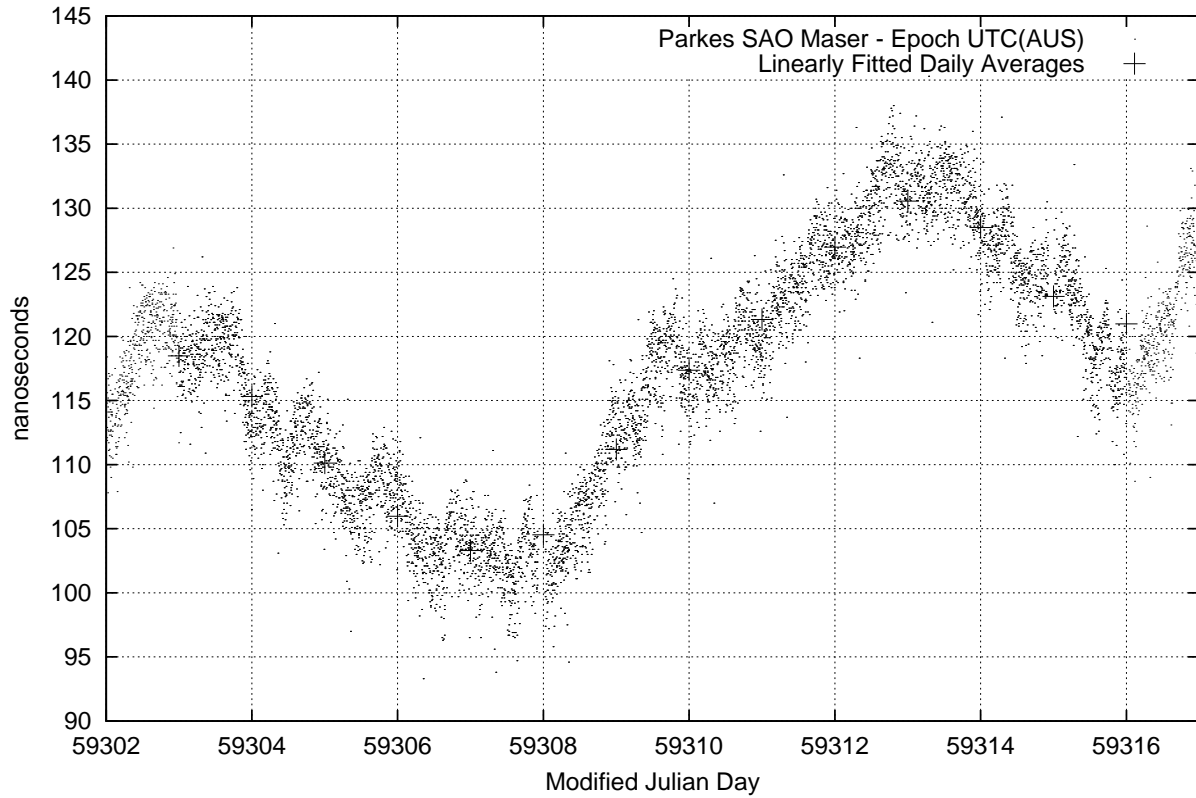

GPS Common-View Time-Transfer between ATNF Parkes and NMI Sydney

Tue Apr 13 22:26:14 2021

GPS Common-View Frequency Transfer between ATNF Parkes and NMI Sydney

Tue Apr 13 22:26:14 2021