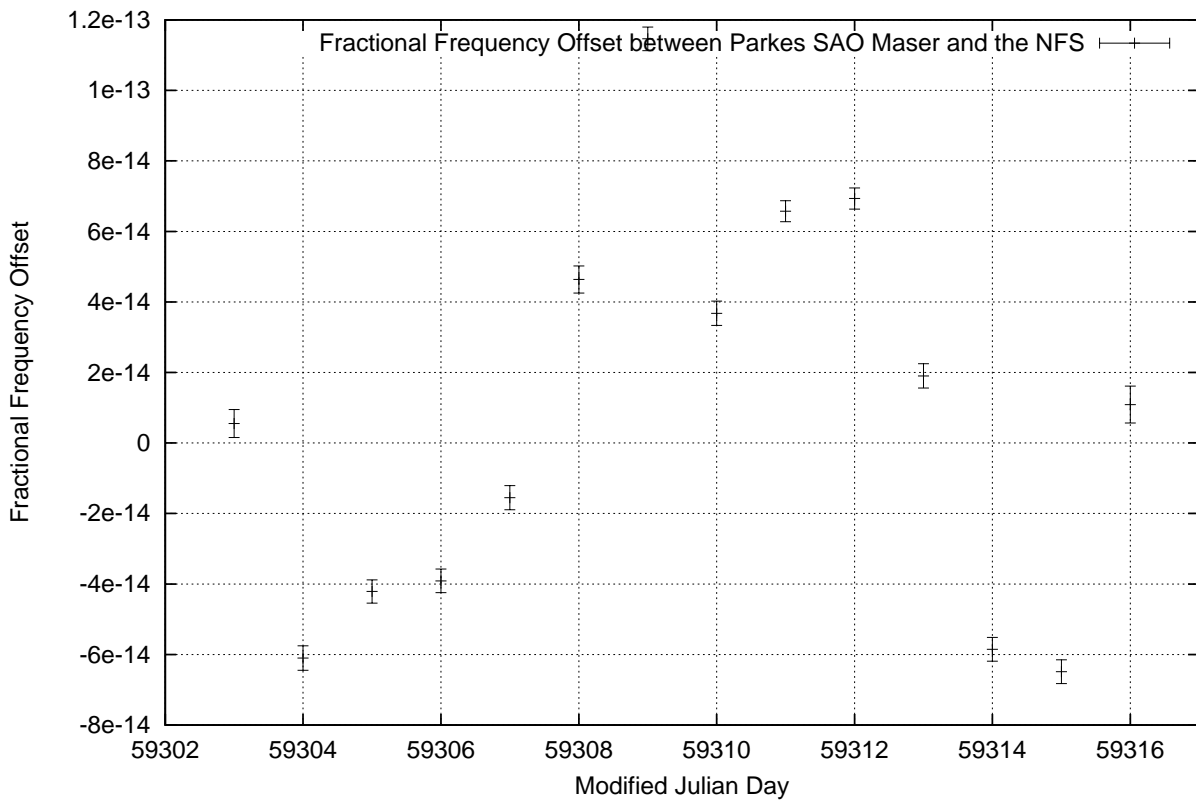

GPS Common-View Time-Transfer between ATNF Parkes and NMI Sydney

Tue Apr 13 22:26:14 2021

GPS Common-View Frequency Transfer between ATNF Parkes and NMI Sydney

Tue Apr 13 22:26:14 2021