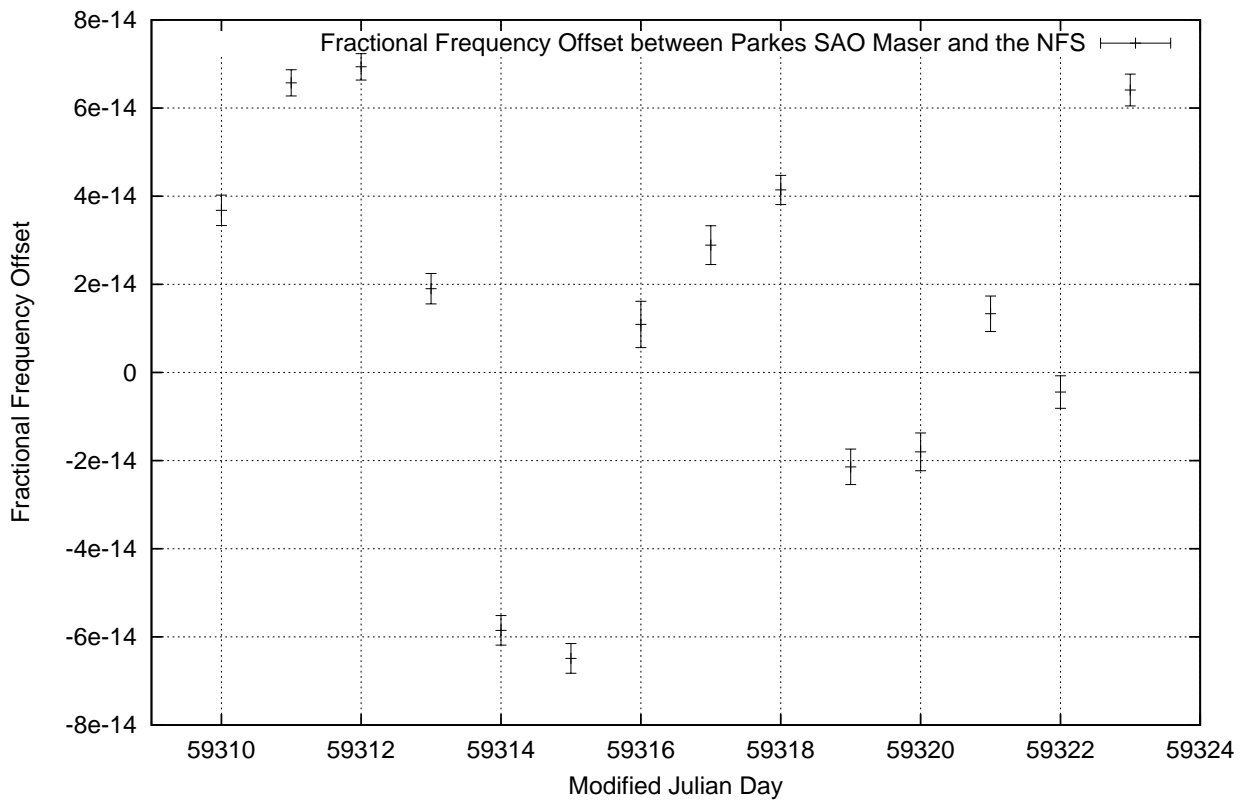

GPS Common-View Time-Transfer between ATNF Parkes and NMI Sydney

Tue Apr 20 22:26:13 2021

GPS Common-View Frequency Transfer between ATNF Parkes and NMI Sydney

Tue Apr 20 22:26:13 2021