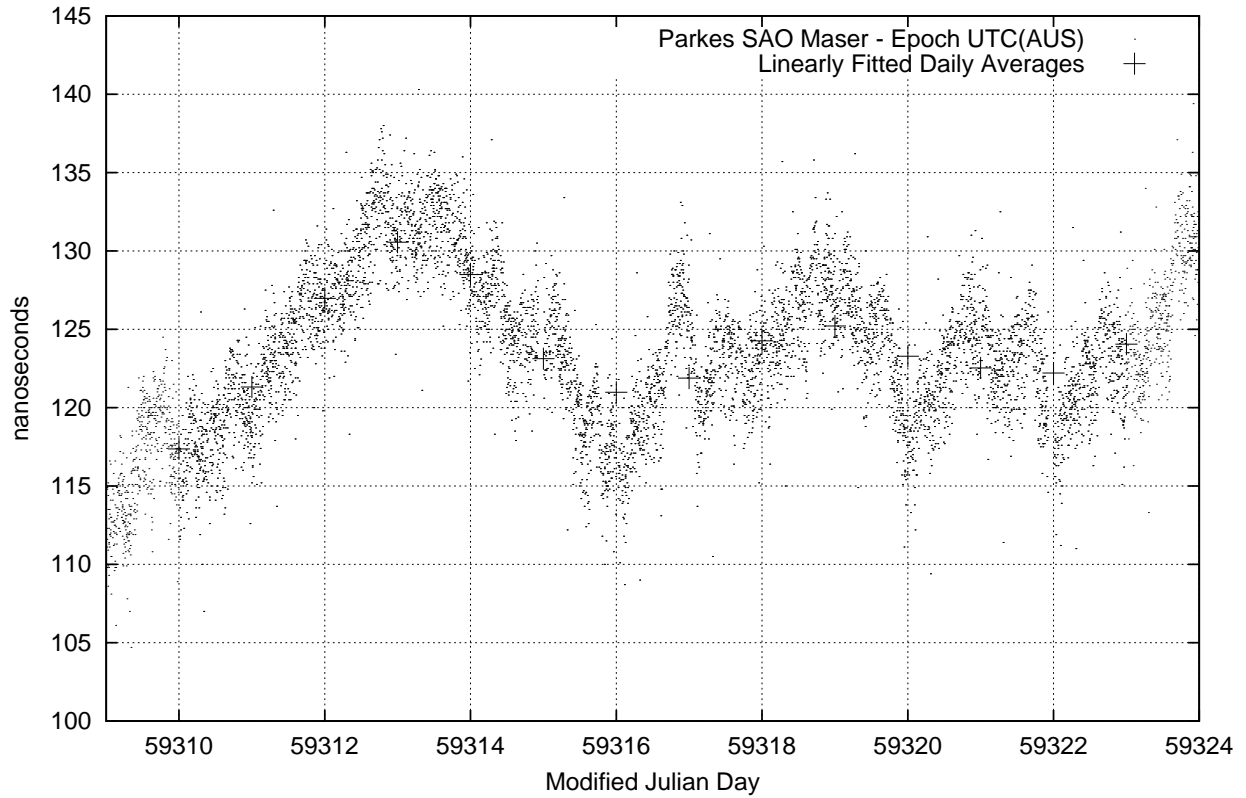

GPS Common-View Time-Transfer between ATNF Parkes and NMI Sydney

Tue Apr 20 22:26:13 2021

GPS Common-View Frequency Transfer between ATNF Parkes and NMI Sydney

Tue Apr 20 22:26:13 2021