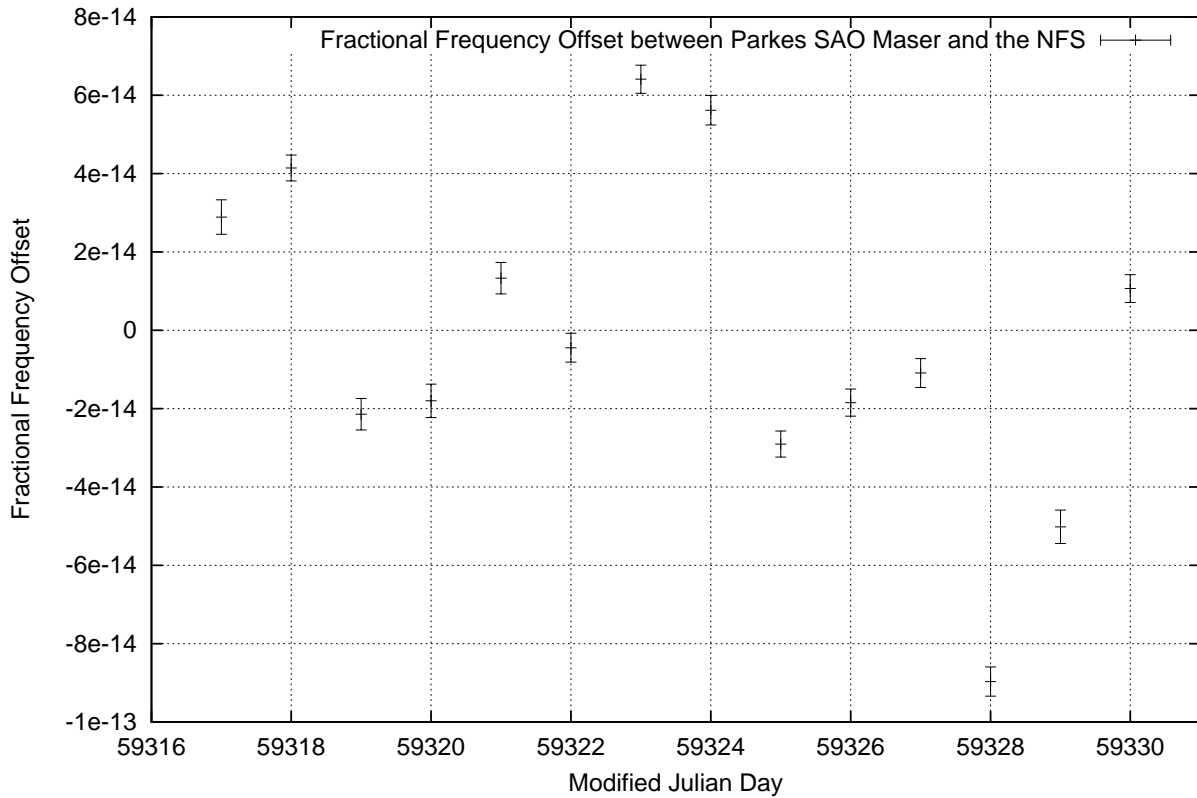

GPS Common-View Time-Transfer between ATNF Parkes and NMI Sydney

Tue Apr 27 22:26:14 2021

GPS Common-View Frequency Transfer between ATNF Parkes and NMI Sydney

Tue Apr 27 22:26:14 2021