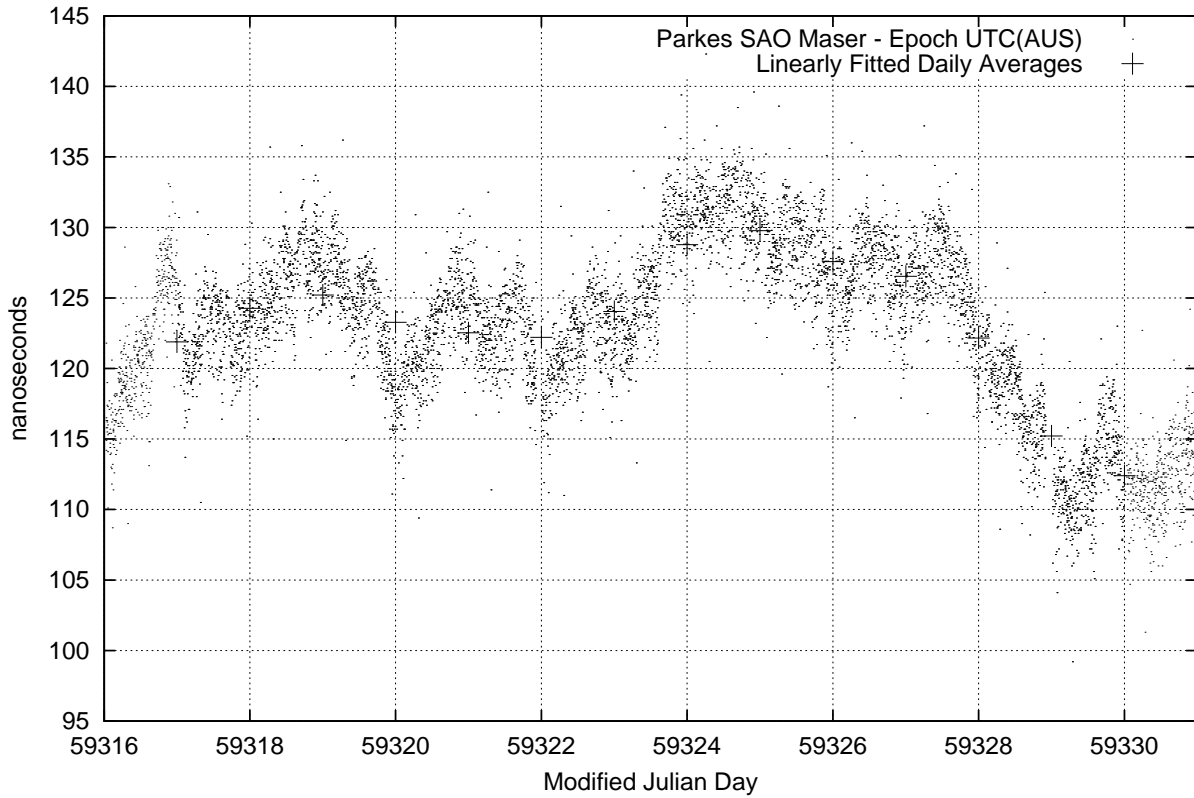

GPS Common-View Time-Transfer between ATNF Parkes and NMI Sydney

Tue Apr 27 22:26:14 2021

GPS Common-View Frequency Transfer between ATNF Parkes and NMI Sydney

Tue Apr 27 22:26:14 2021