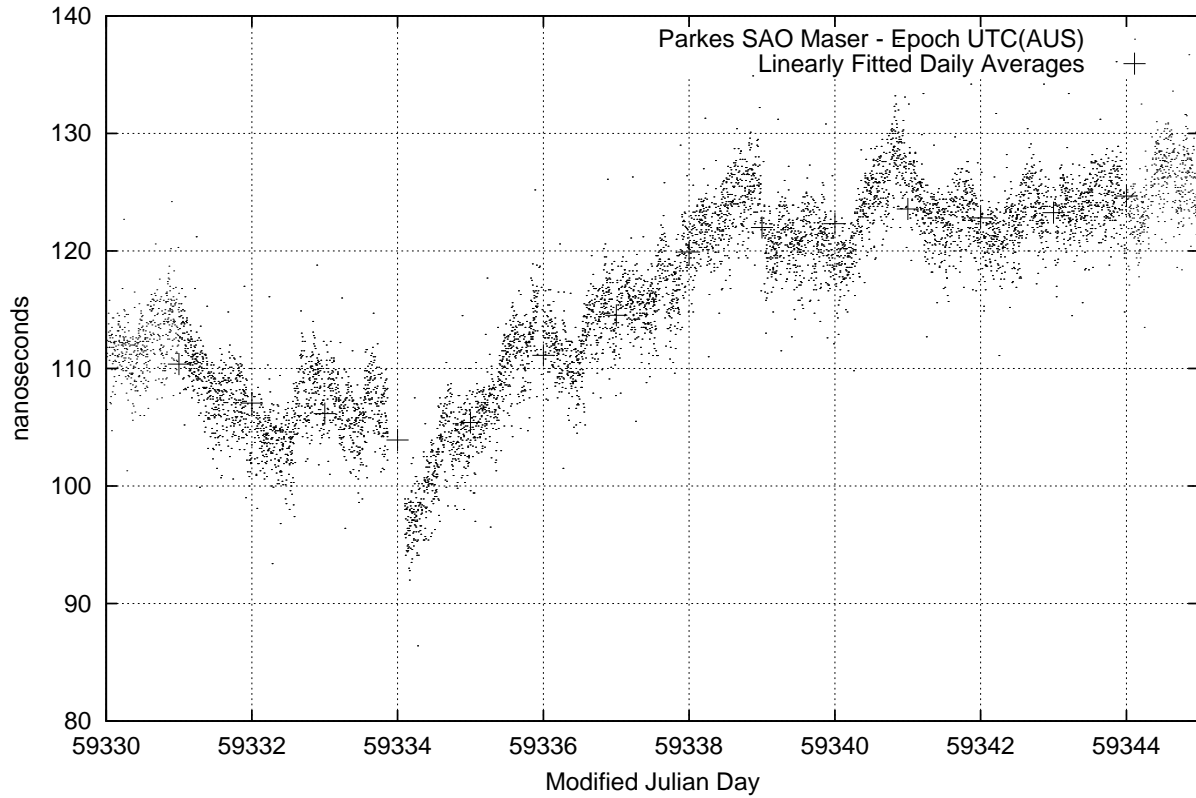

GPS Common-View Time-Transfer between ATNF Parkes and NMI Sydney

Tue May 11 22:26:14 2021

GPS Common-View Frequency Transfer between ATNF Parkes and NMI Sydney

Tue May 11 22:26:14 2021