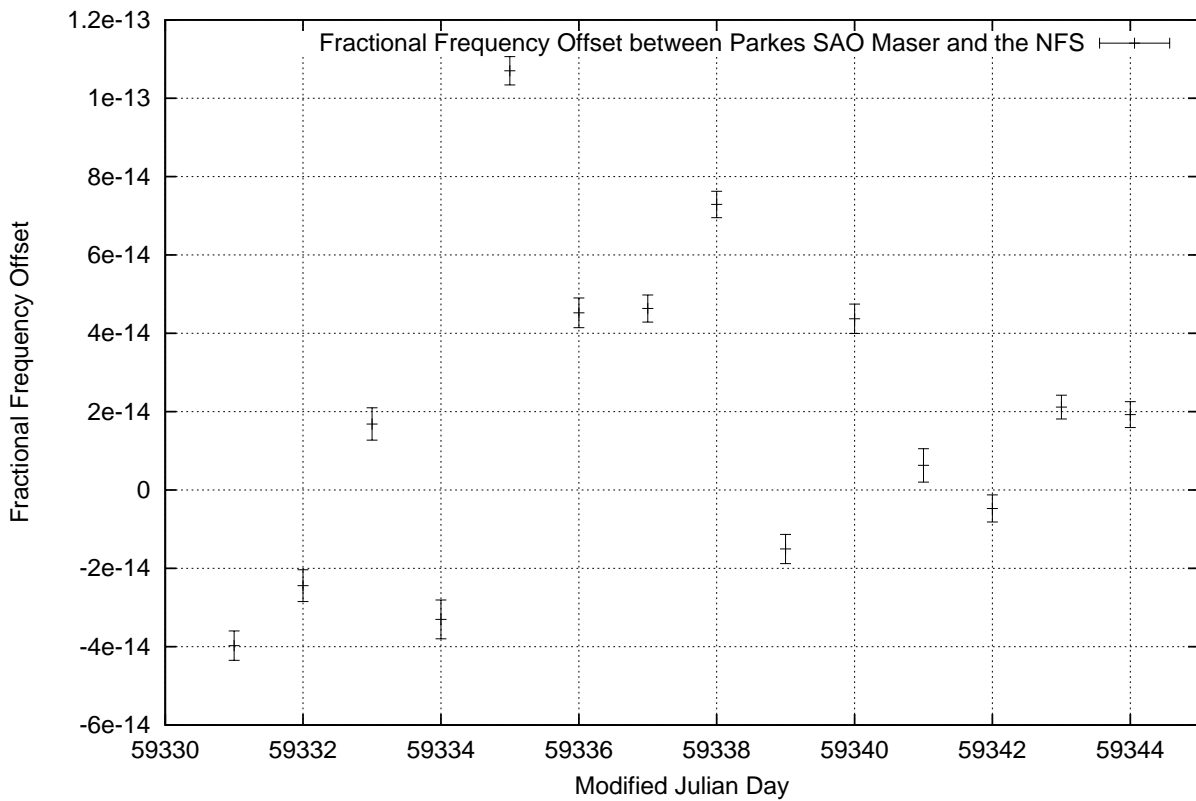

GPS Common-View Time-Transfer between ATNF Parkes and NMI Sydney

Tue May 11 22:26:14 2021

GPS Common-View Frequency Transfer between ATNF Parkes and NMI Sydney

Tue May 11 22:26:14 2021