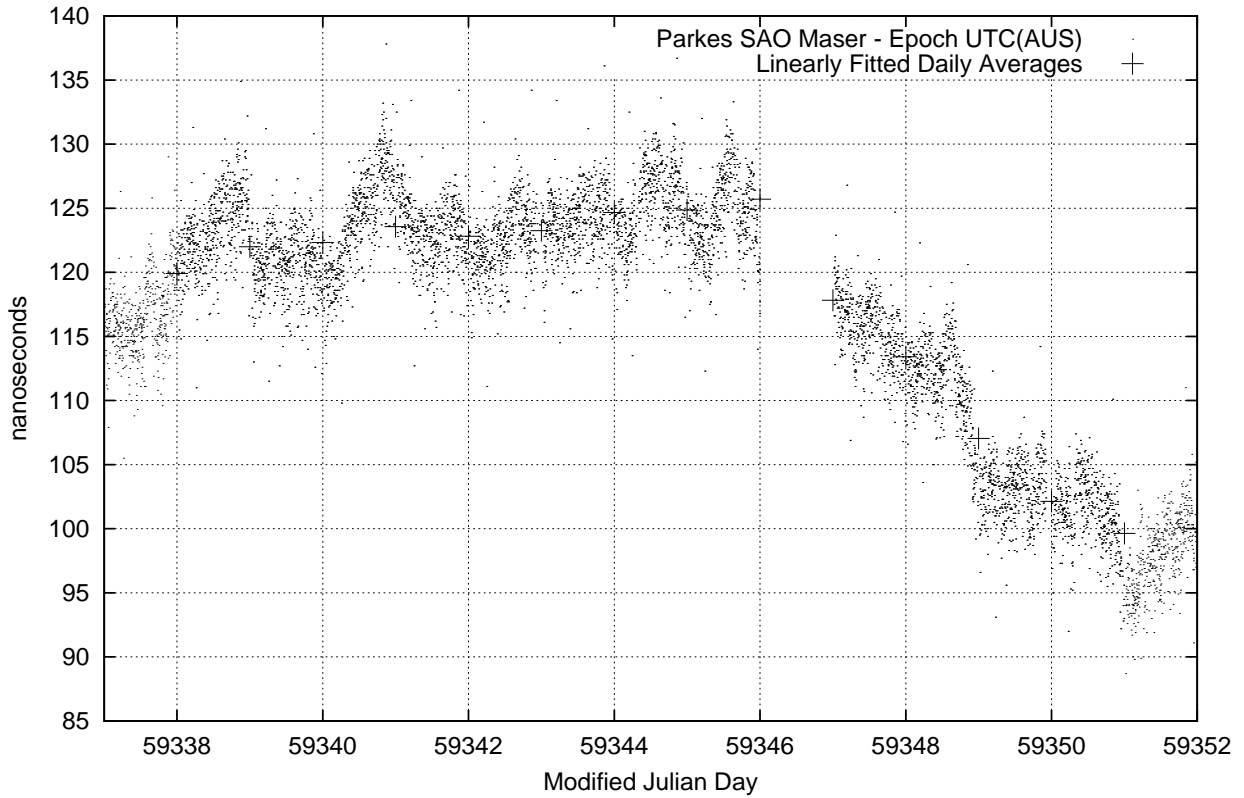

GPS Common-View Time-Transfer between ATNF Parkes and NMI Sydney

Tue May 18 22:26:13 2021

GPS Common-View Frequency Transfer between ATNF Parkes and NMI Sydney

Tue May 18 22:26:13 2021