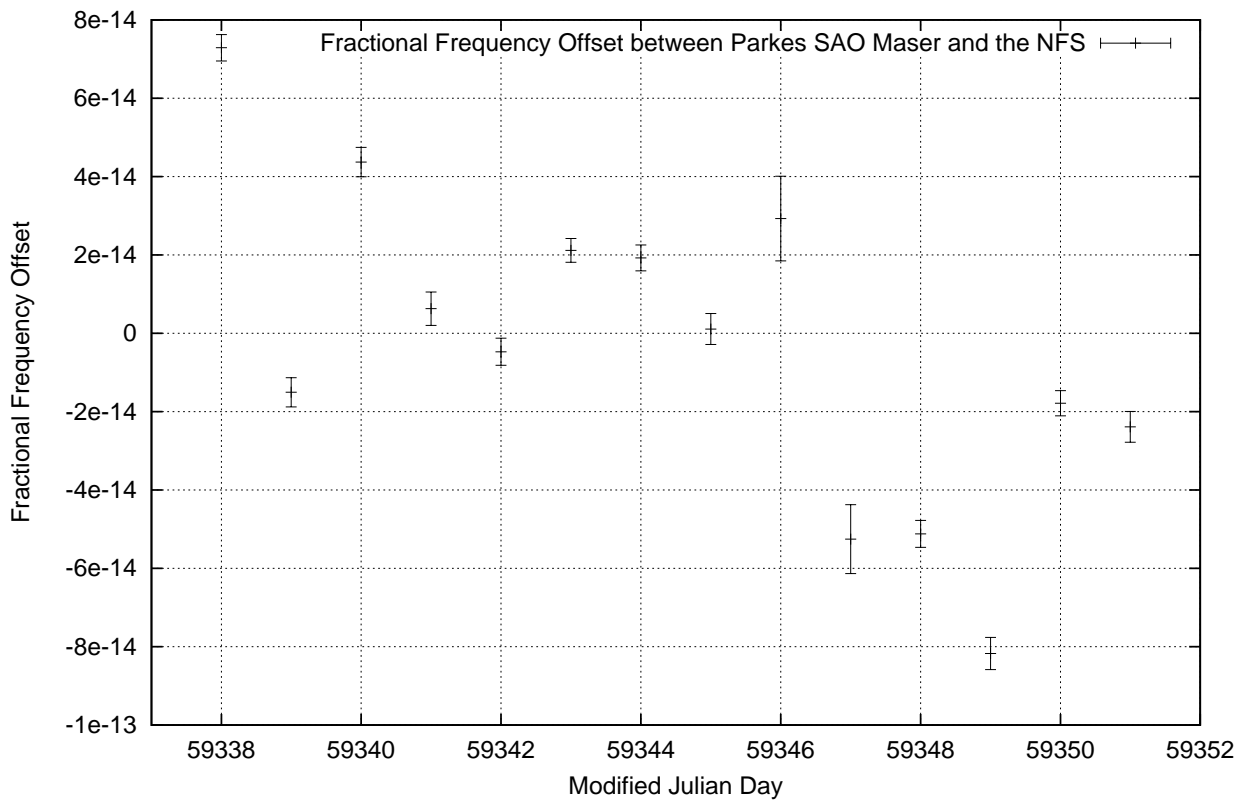

GPS Common-View Time-Transfer between ATNF Parkes and NMI Sydney

Tue May 18 22:26:13 2021

GPS Common-View Frequency Transfer between ATNF Parkes and NMI Sydney

Tue May 18 22:26:13 2021