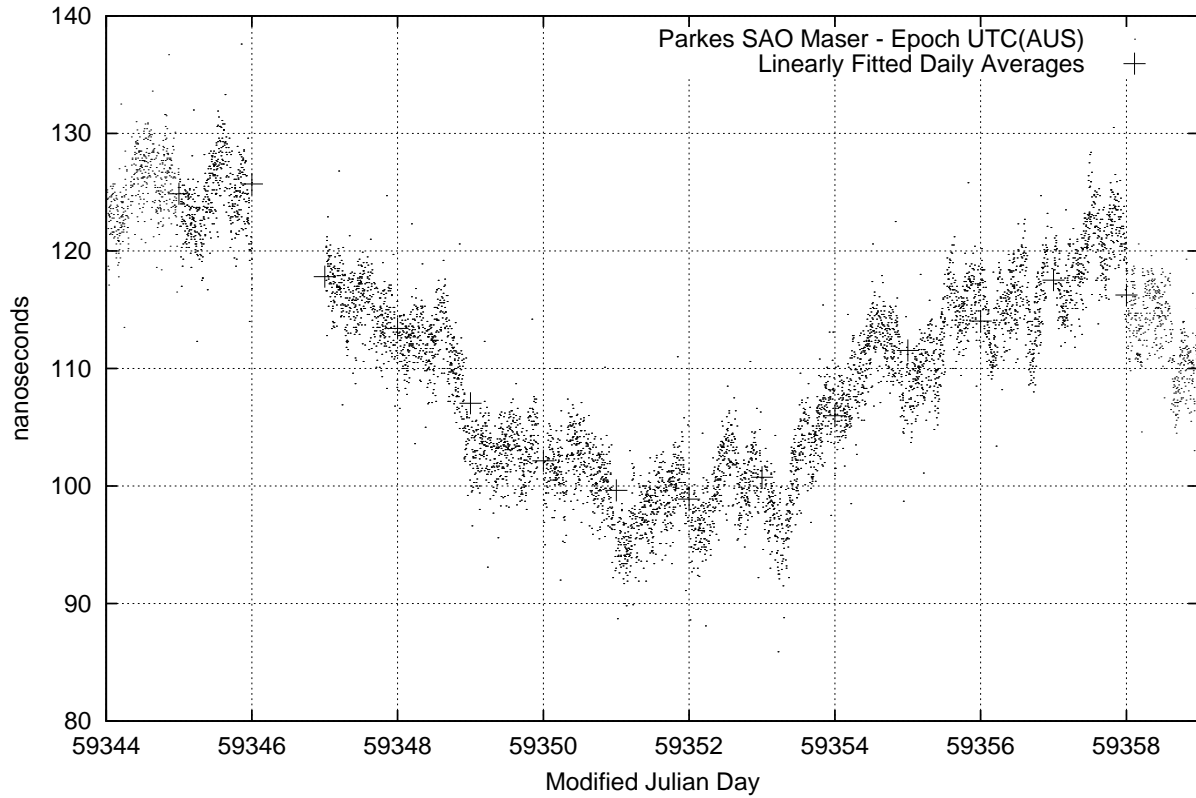

GPS Common-View Time-Transfer between ATNF Parkes and NMI Sydney

Tue May 25 22:26:13 2021

GPS Common-View Frequency Transfer between ATNF Parkes and NMI Sydney

Tue May 25 22:26:13 2021