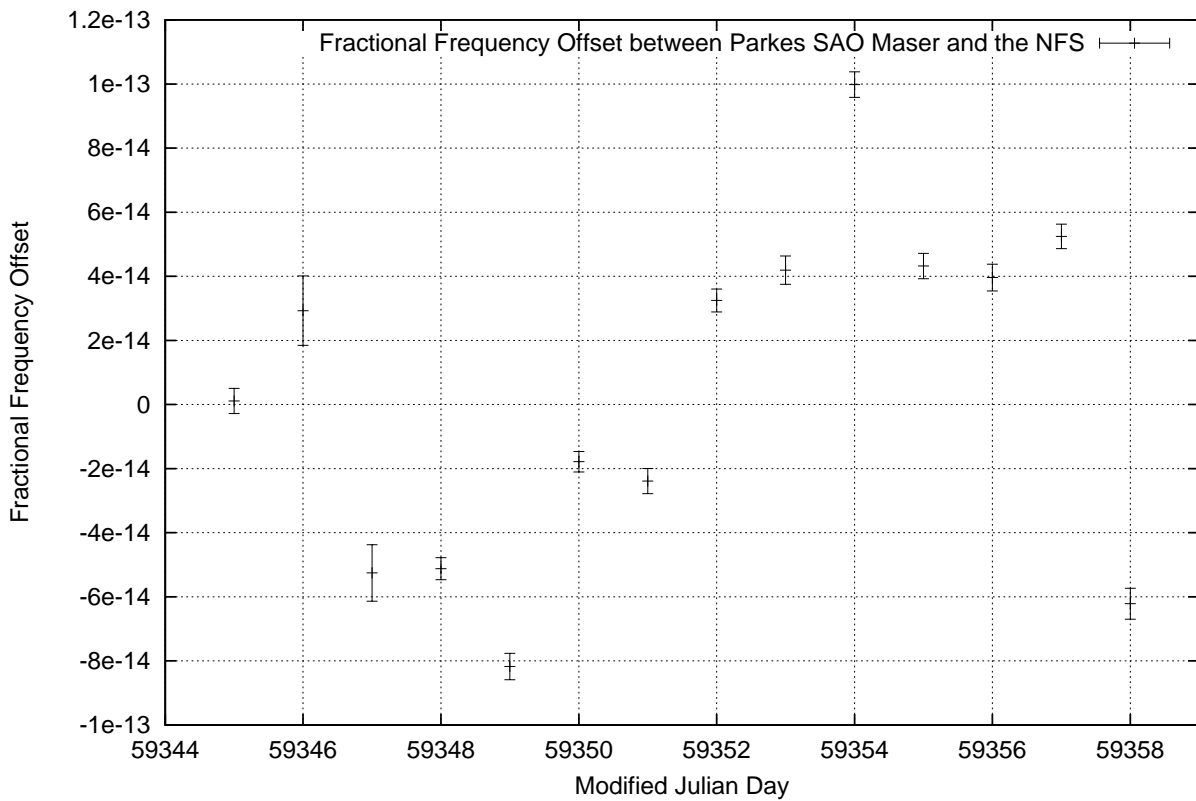

GPS Common-View Time-Transfer between ATNF Parkes and NMI Sydney

Tue May 25 22:26:13 2021

GPS Common-View Frequency Transfer between ATNF Parkes and NMI Sydney

Tue May 25 22:26:13 2021