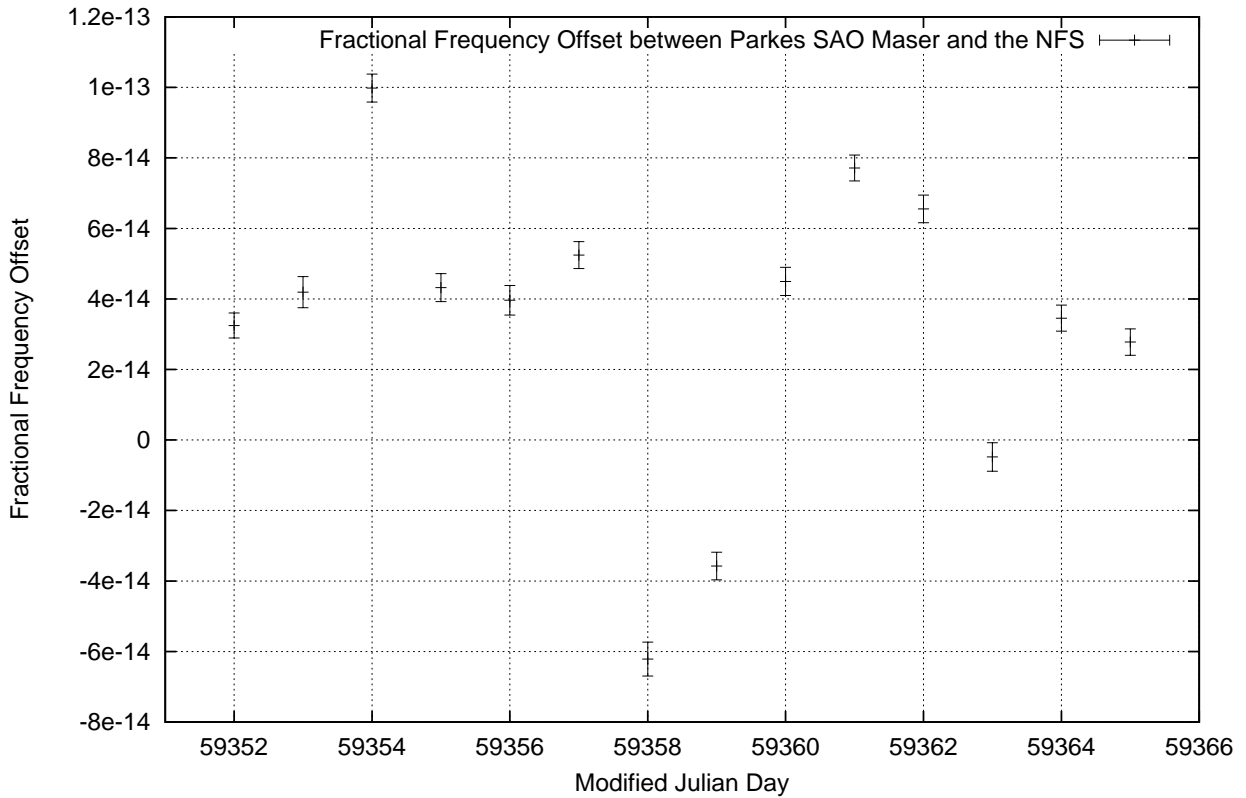

GPS Common-View Time-Transfer between ATNF Parkes and NMI Sydney

Tue Jun 01 22:26:14 2021

GPS Common-View Frequency Transfer between ATNF Parkes and NMI Sydney

Tue Jun 01 22:26:14 2021