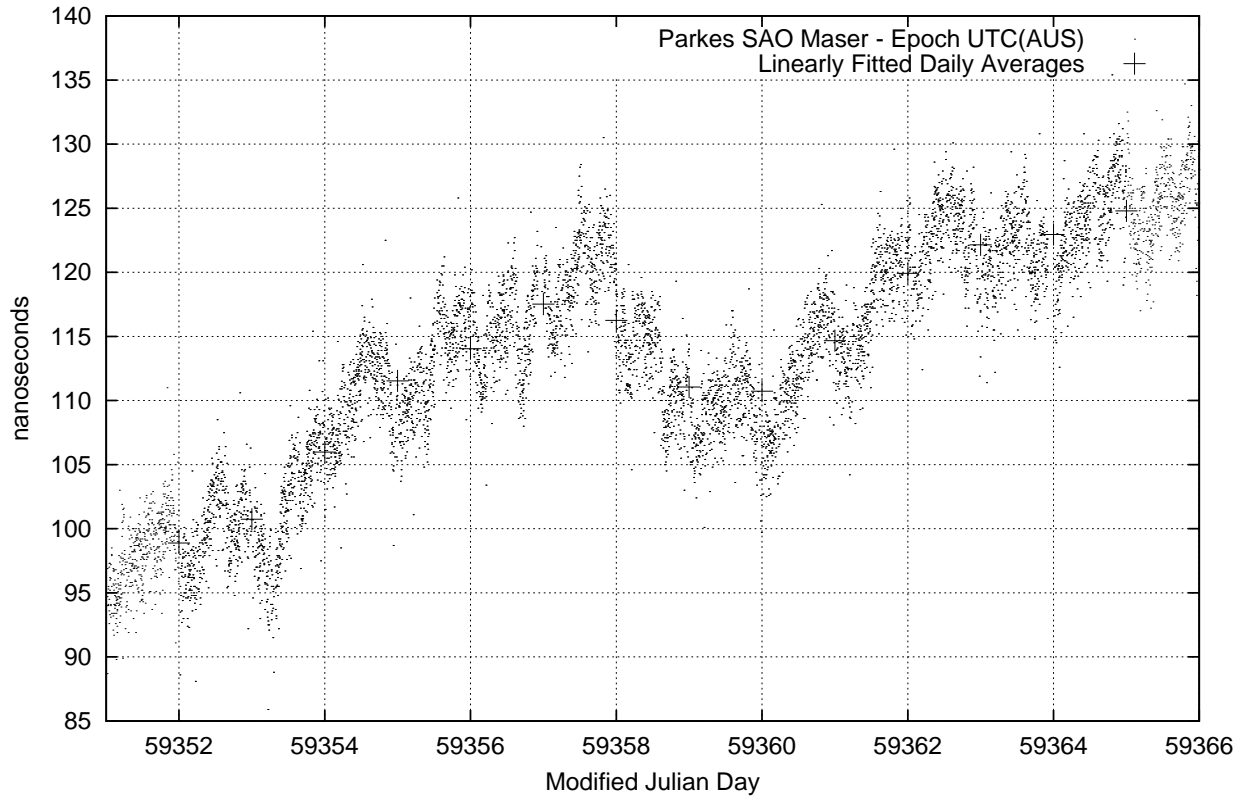

GPS Common-View Time-Transfer between ATNF Parkes and NMI Sydney

Tue Jun 01 22:26:14 2021

GPS Common-View Frequency Transfer between ATNF Parkes and NMI Sydney

Tue Jun 01 22:26:14 2021