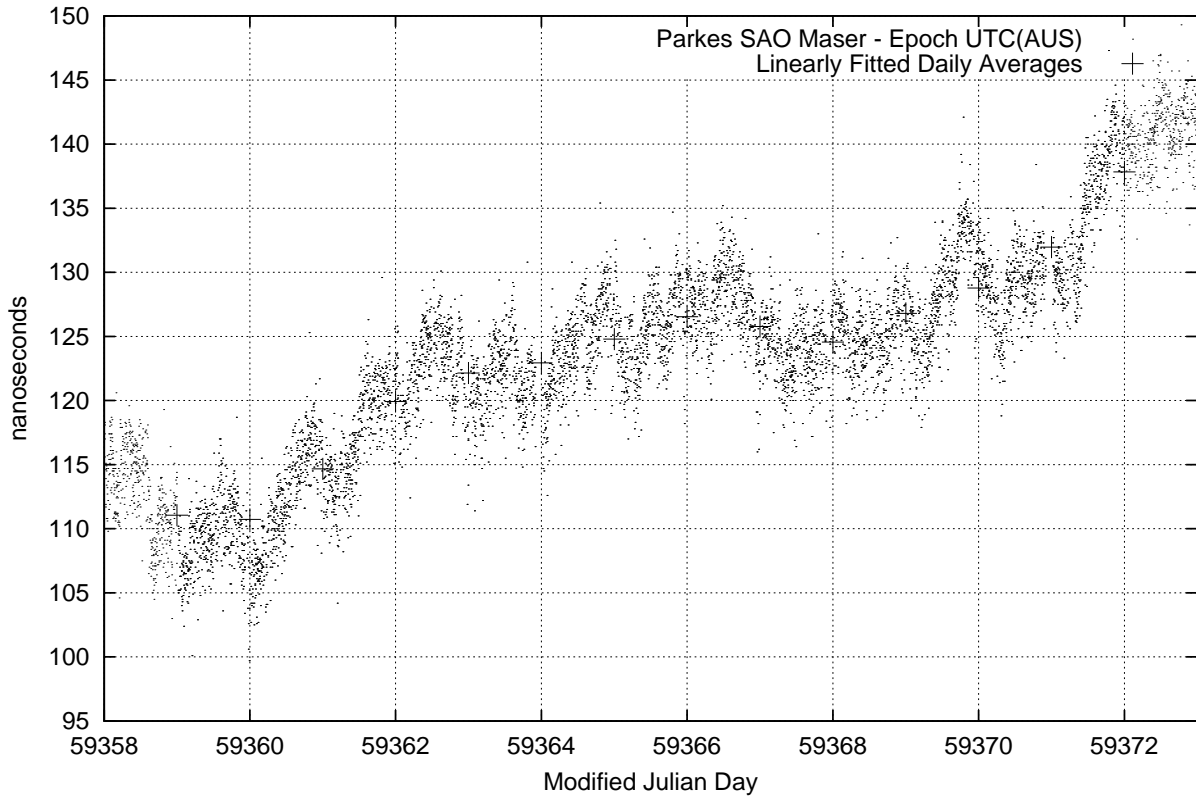

GPS Common-View Time-Transfer between ATNF Parkes and NMI Sydney

Tue Jun 08 22:26:14 2021

GPS Common-View Frequency Transfer between ATNF Parkes and NMI Sydney

Tue Jun 08 22:26:14 2021