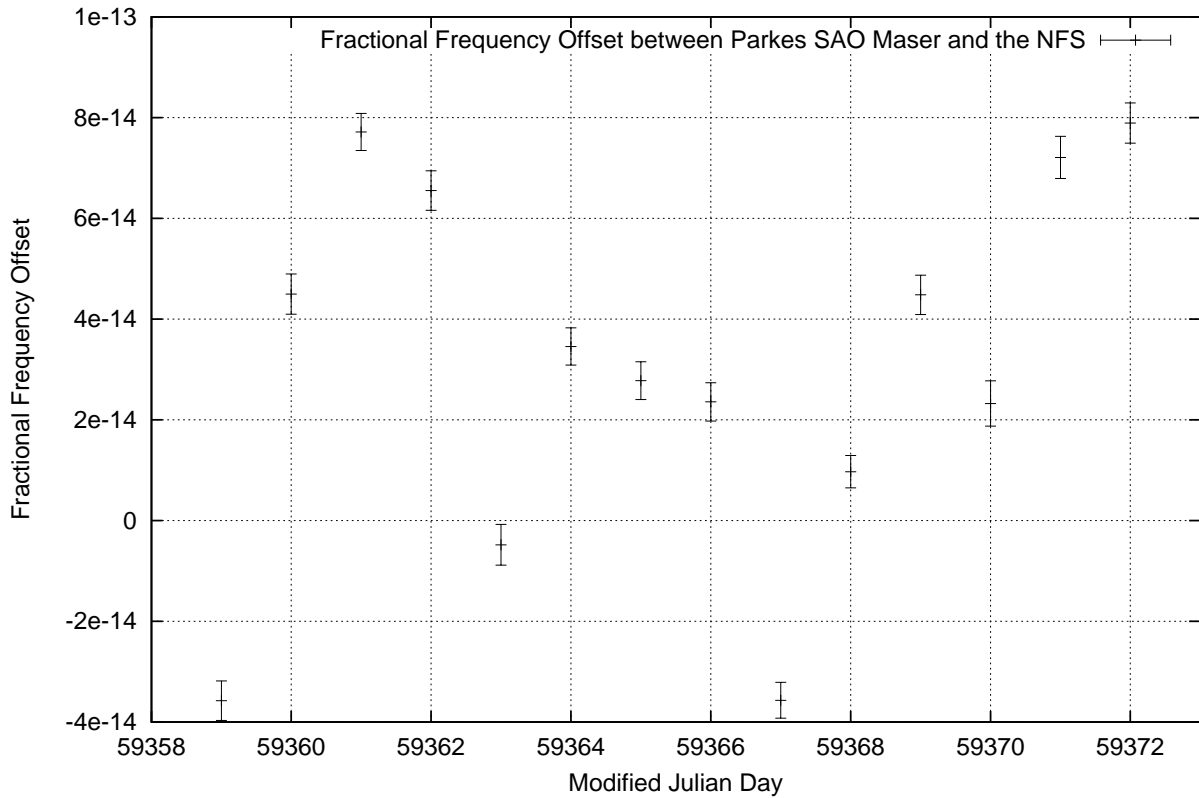

GPS Common-View Time-Transfer between ATNF Parkes and NMI Sydney

Tue Jun 08 22:26:14 2021

GPS Common-View Frequency Transfer between ATNF Parkes and NMI Sydney

Tue Jun 08 22:26:14 2021