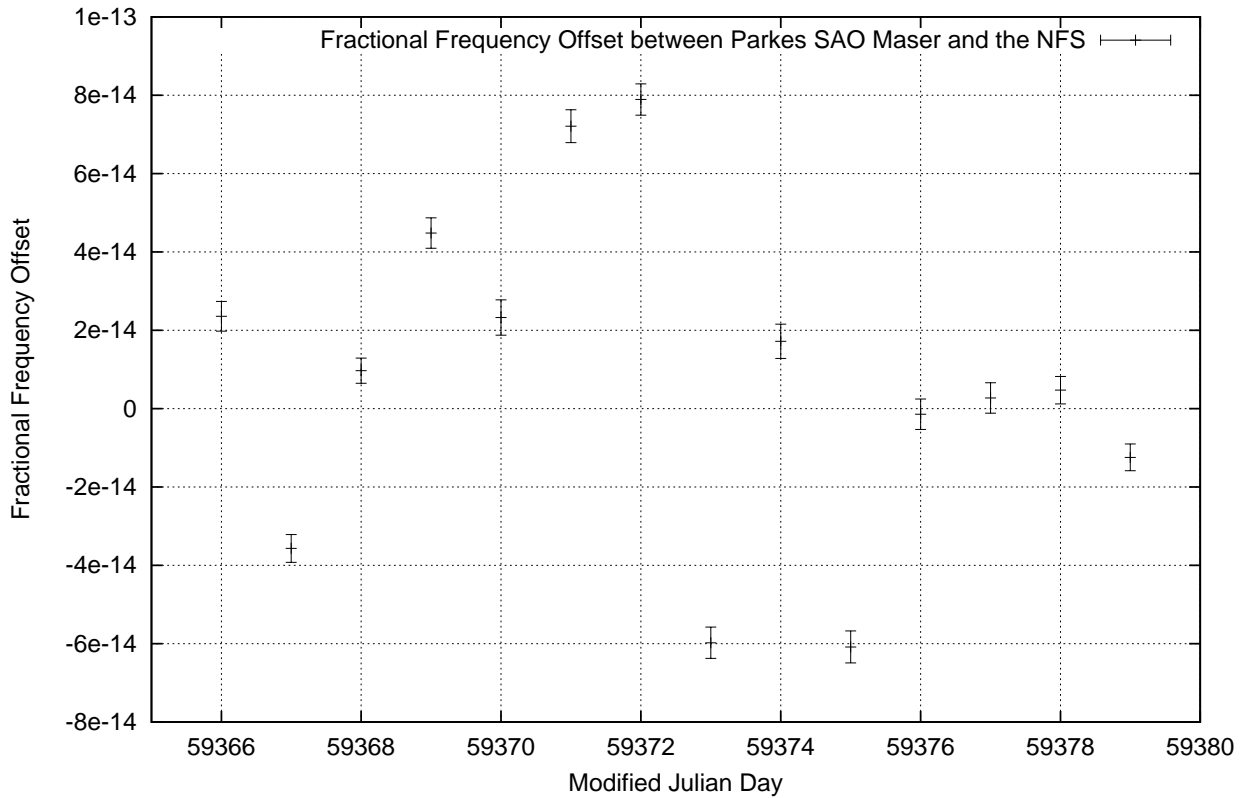

GPS Common-View Time-Transfer between ATNF Parkes and NMI Sydney

Tue Jun 15 22:26:14 2021

GPS Common-View Frequency Transfer between ATNF Parkes and NMI Sydney

Tue Jun 15 22:26:14 2021