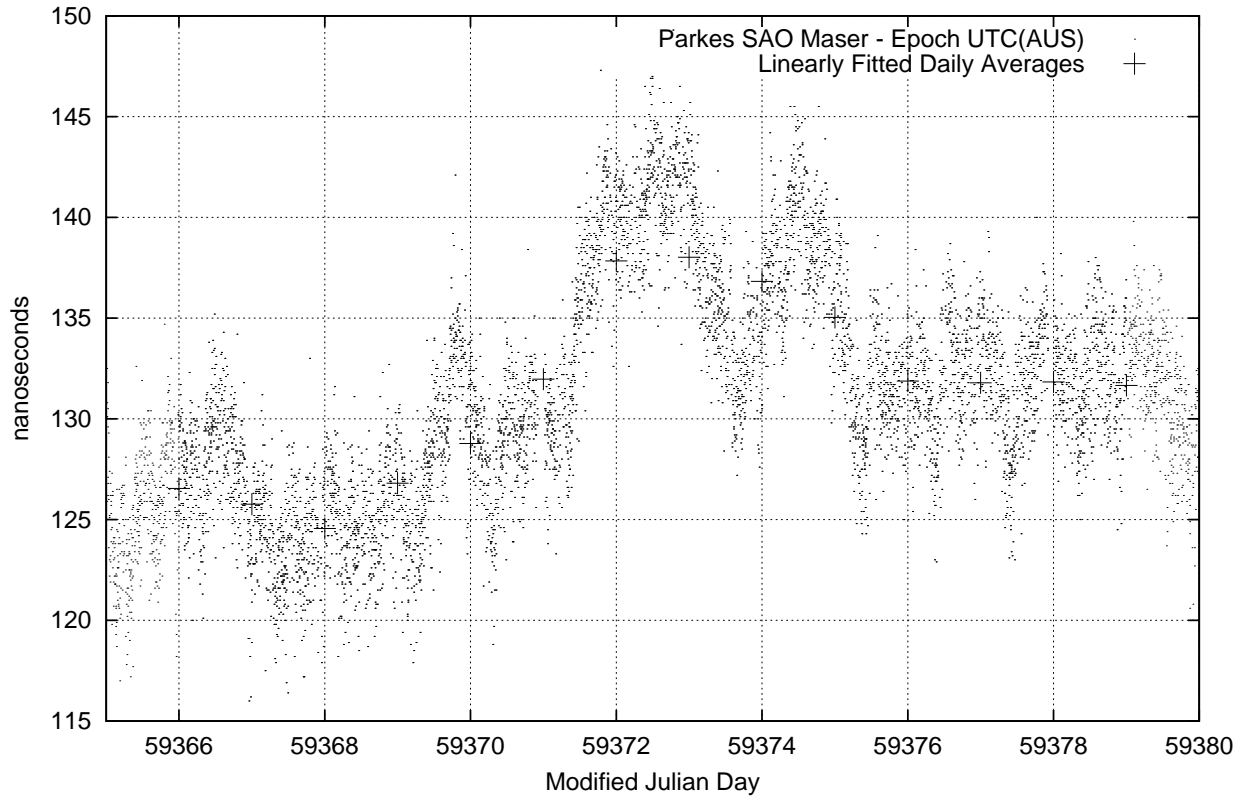

GPS Common-View Time-Transfer between ATNF Parkes and NMI Sydney

Tue Jun 15 22:26:14 2021

GPS Common-View Frequency Transfer between ATNF Parkes and NMI Sydney

Tue Jun 15 22:26:14 2021