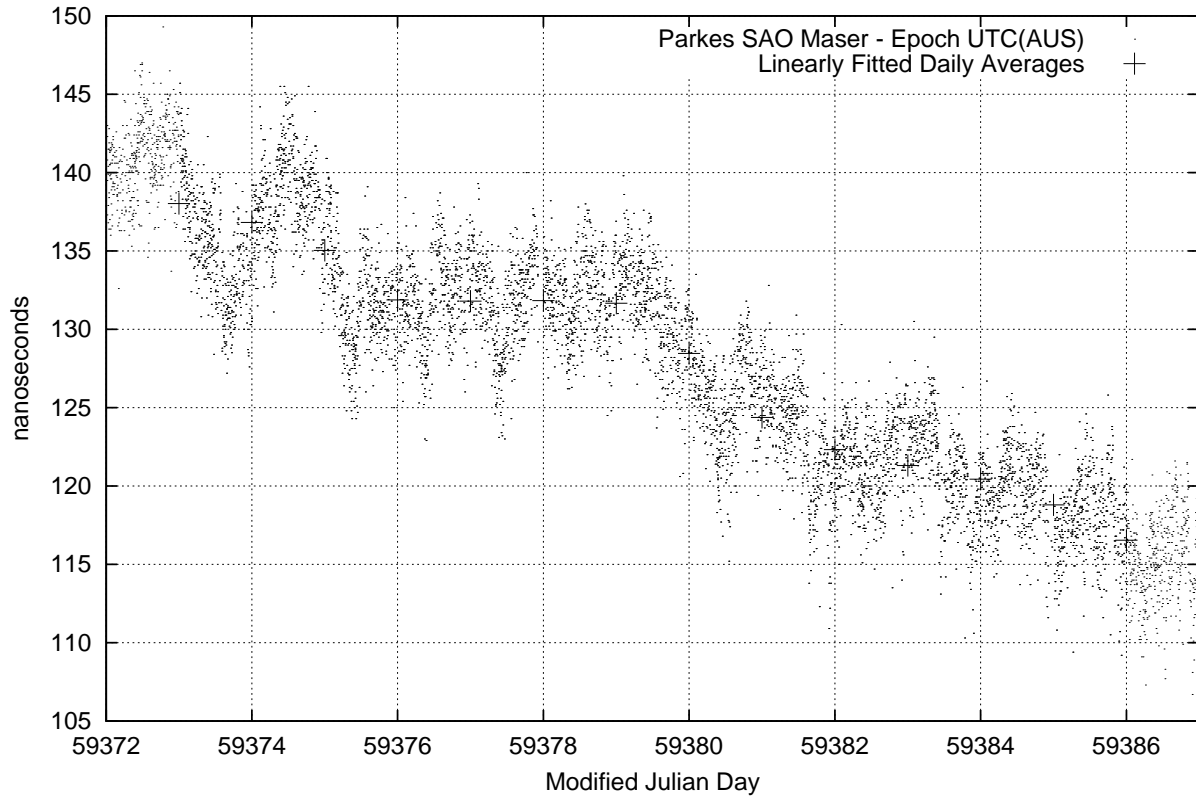

GPS Common-View Time-Transfer between ATNF Parkes and NMI Sydney

Tue Jun 22 22:26:13 2021

GPS Common-View Frequency Transfer between ATNF Parkes and NMI Sydney

Tue Jun 22 22:26:13 2021