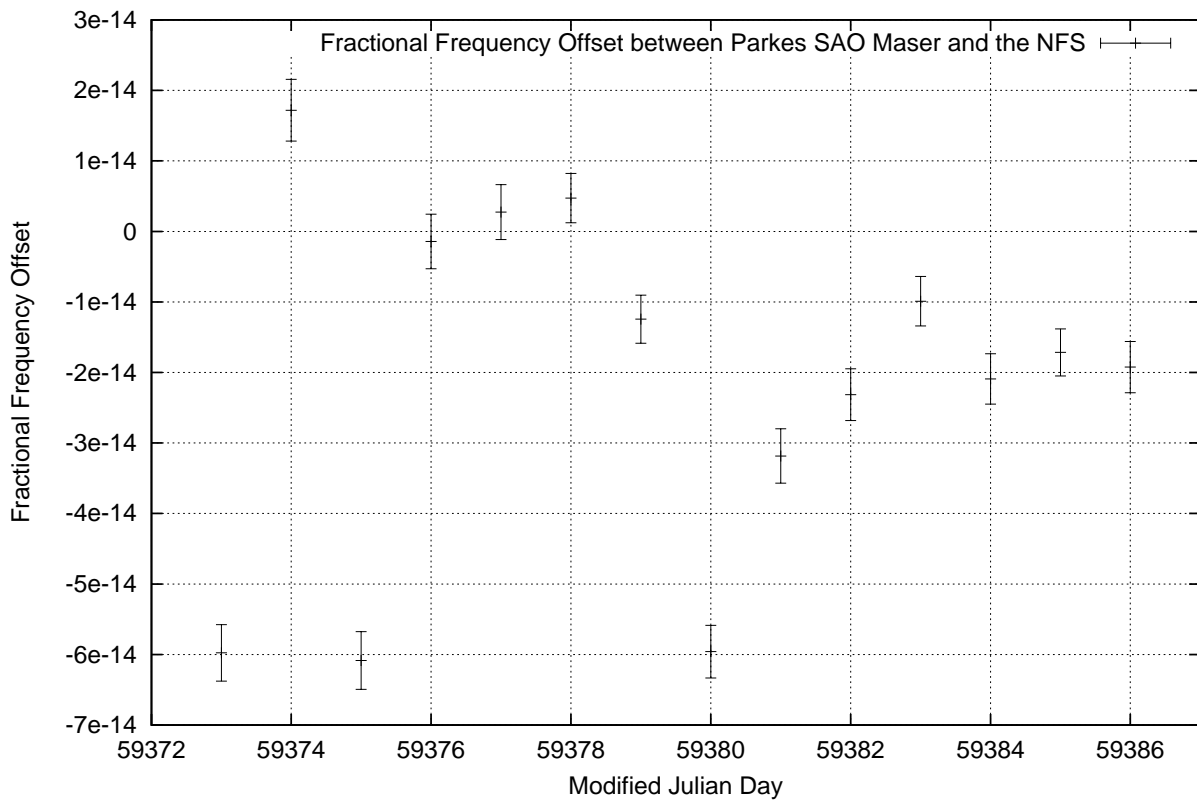

GPS Common-View Time-Transfer between ATNF Parkes and NMI Sydney

Tue Jun 22 22:26:13 2021

GPS Common-View Frequency Transfer between ATNF Parkes and NMI Sydney

Tue Jun 22 22:26:13 2021