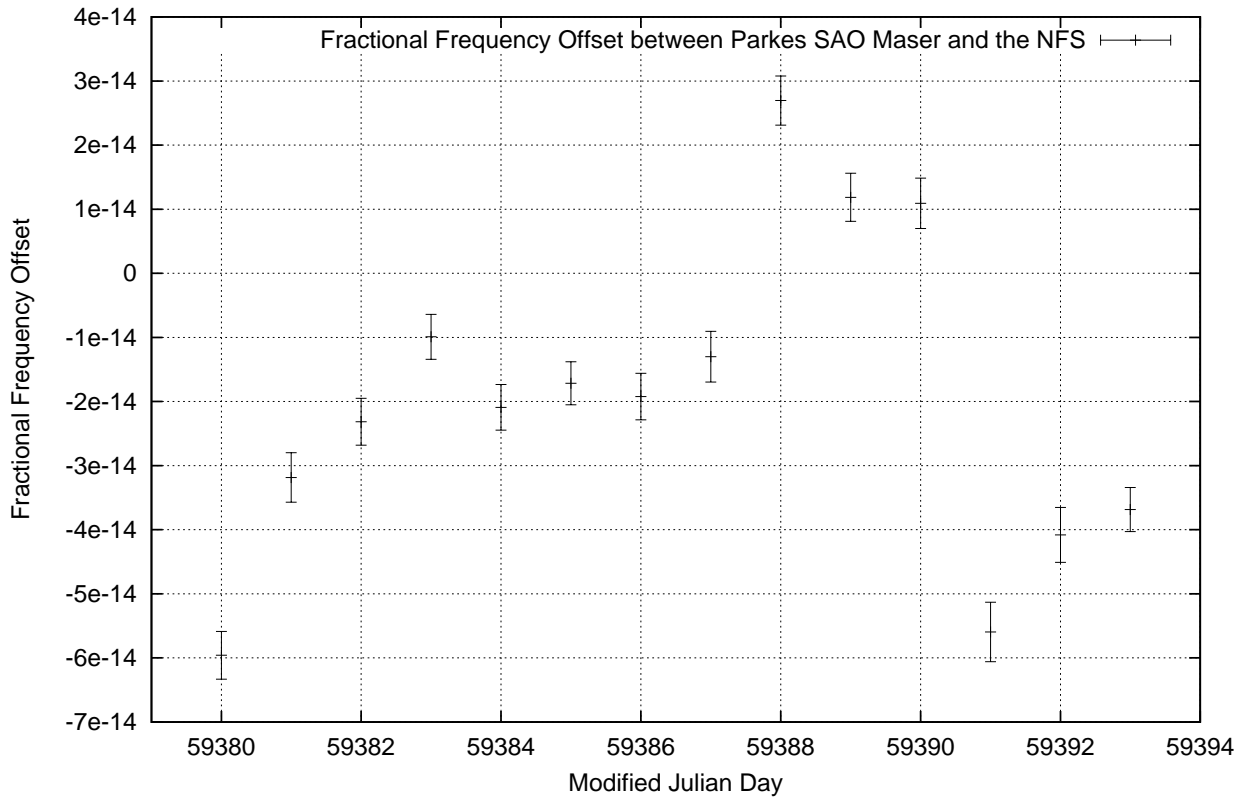

GPS Common-View Time-Transfer between ATNF Parkes and NMI Sydney

Tue Jun 29 22:26:14 2021

GPS Common-View Frequency Transfer between ATNF Parkes and NMI Sydney

Tue Jun 29 22:26:14 2021