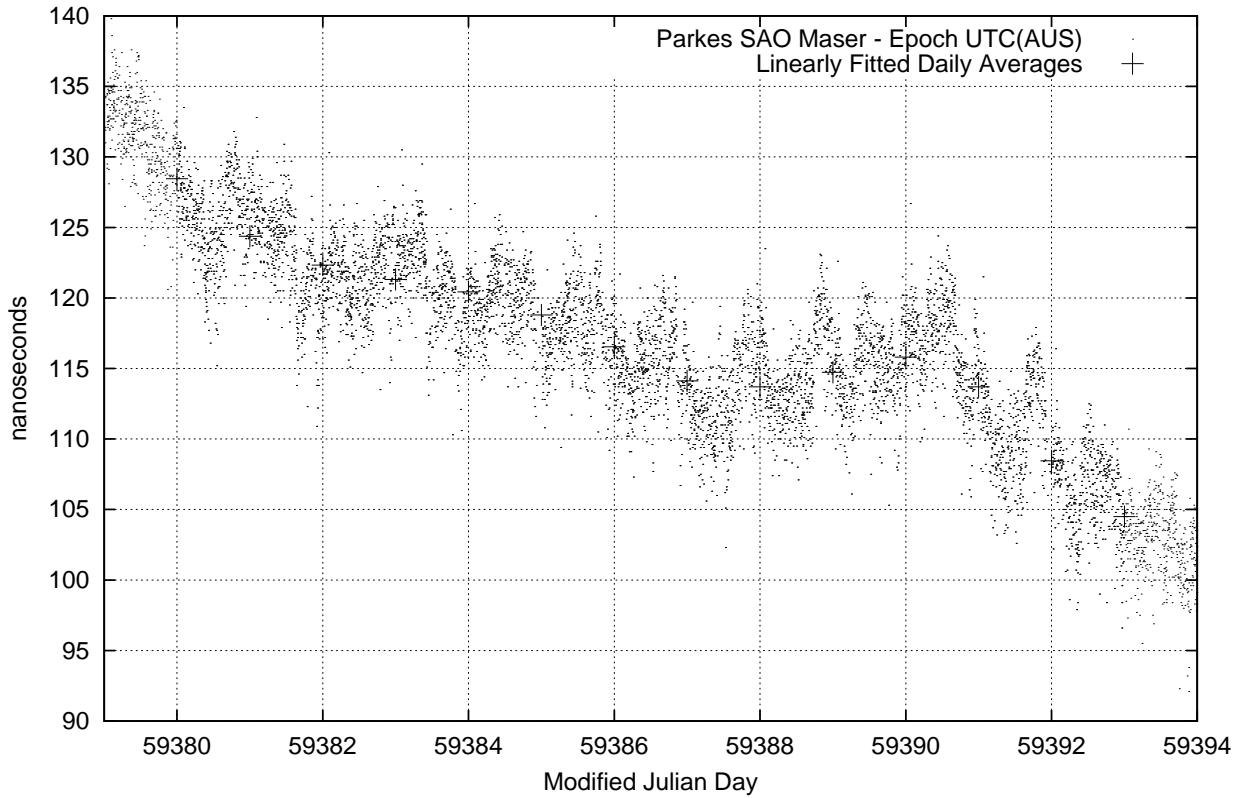

GPS Common-View Time-Transfer between ATNF Parkes and NMI Sydney

Tue Jun 29 22:26:14 2021

GPS Common-View Frequency Transfer between ATNF Parkes and NMI Sydney

Tue Jun 29 22:26:14 2021