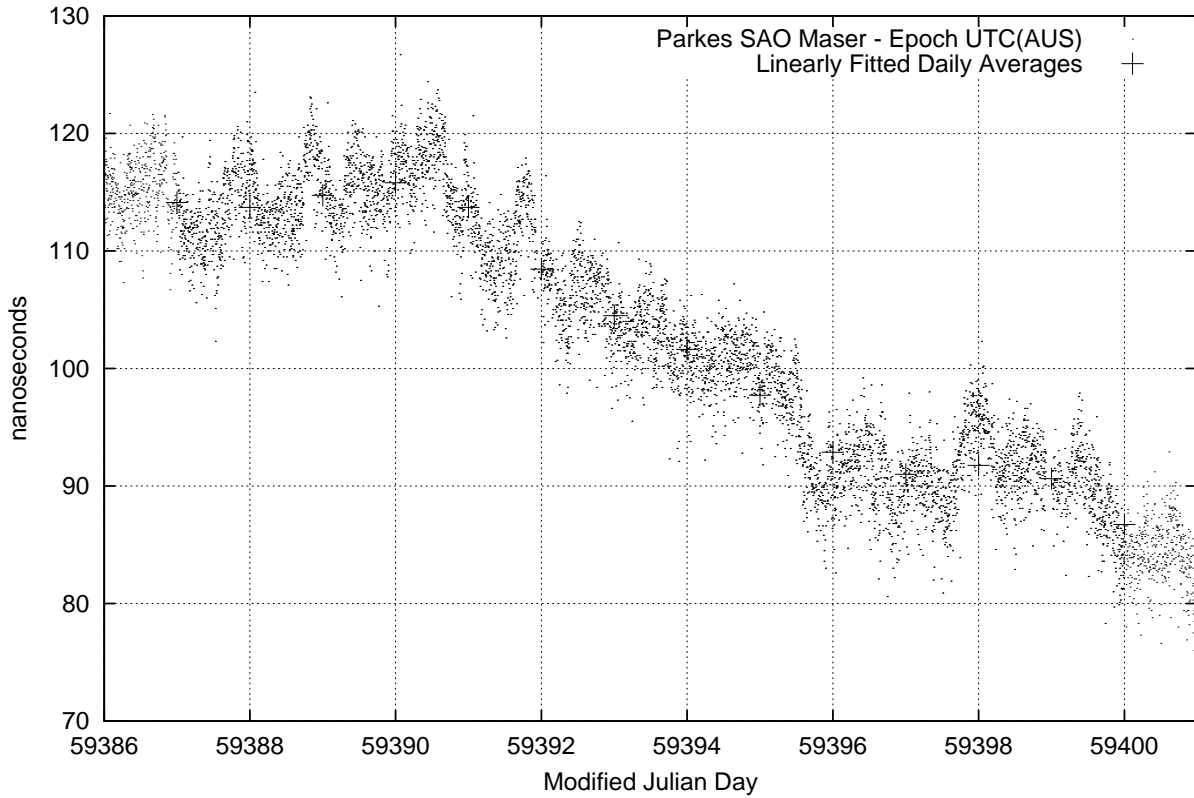

GPS Common-View Time-Transfer between ATNF Parkes and NMI Sydney

Tue Jul 06 22:26:13 2021

GPS Common-View Frequency Transfer between ATNF Parkes and NMI Sydney

Tue Jul 06 22:26:13 2021