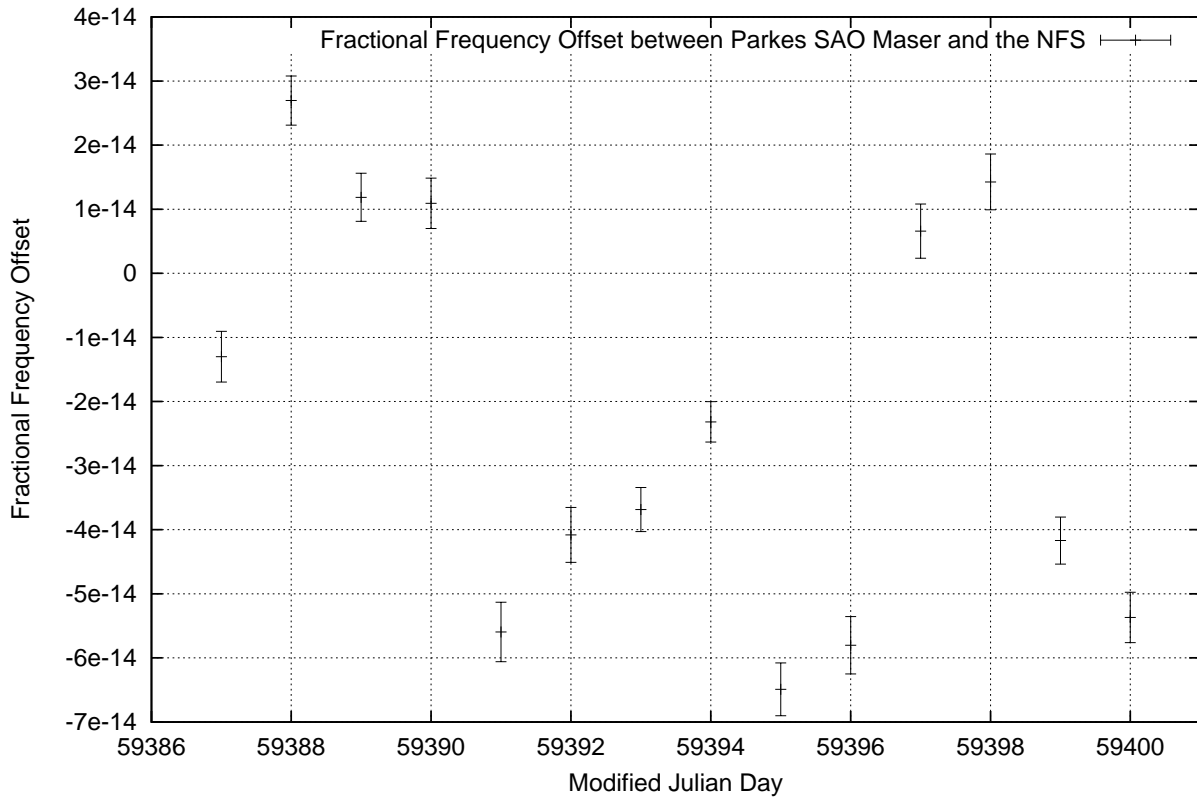

GPS Common-View Time-Transfer between ATNF Parkes and NMI Sydney

Tue Jul 06 22:26:13 2021

GPS Common-View Frequency Transfer between ATNF Parkes and NMI Sydney

Tue Jul 06 22:26:13 2021