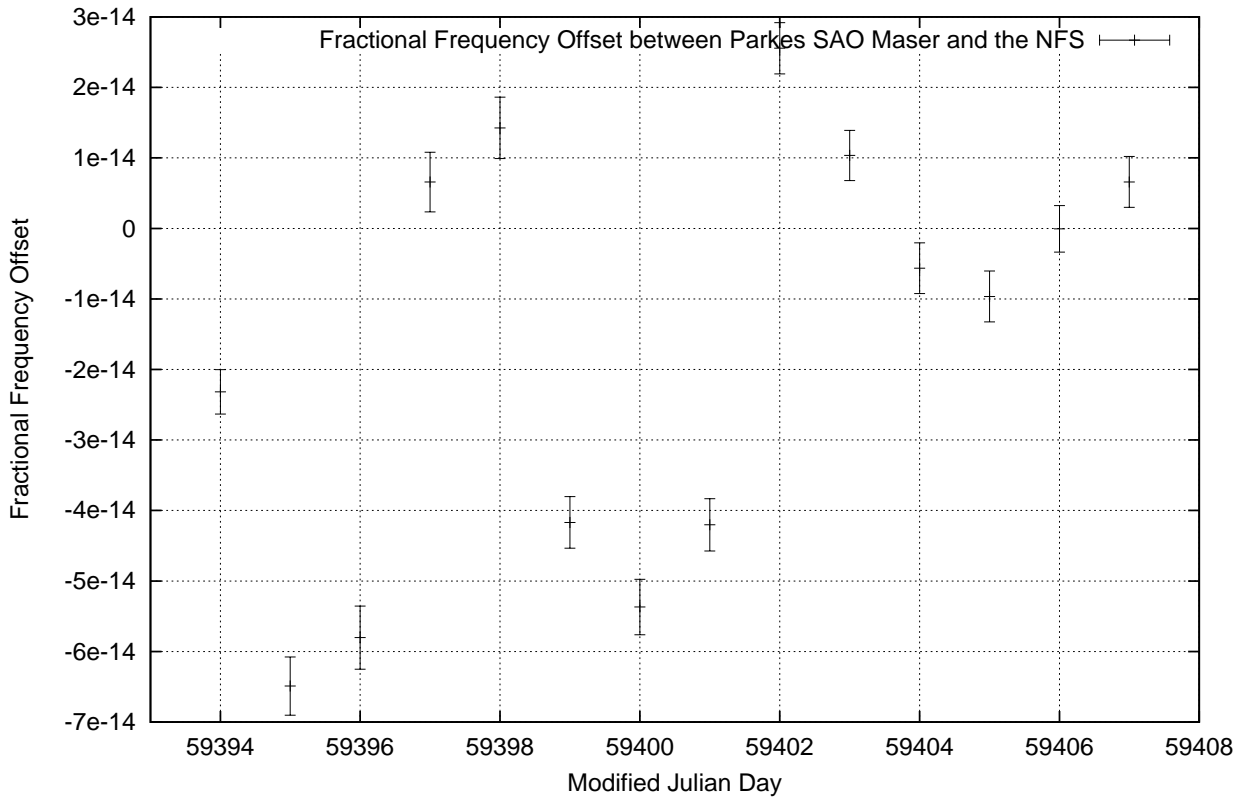

GPS Common-View Time-Transfer between ATNF Parkes and NMI Sydney

Tue Jul 13 22:26:13 2021

GPS Common-View Frequency Transfer between ATNF Parkes and NMI Sydney

Tue Jul 13 22:26:13 2021