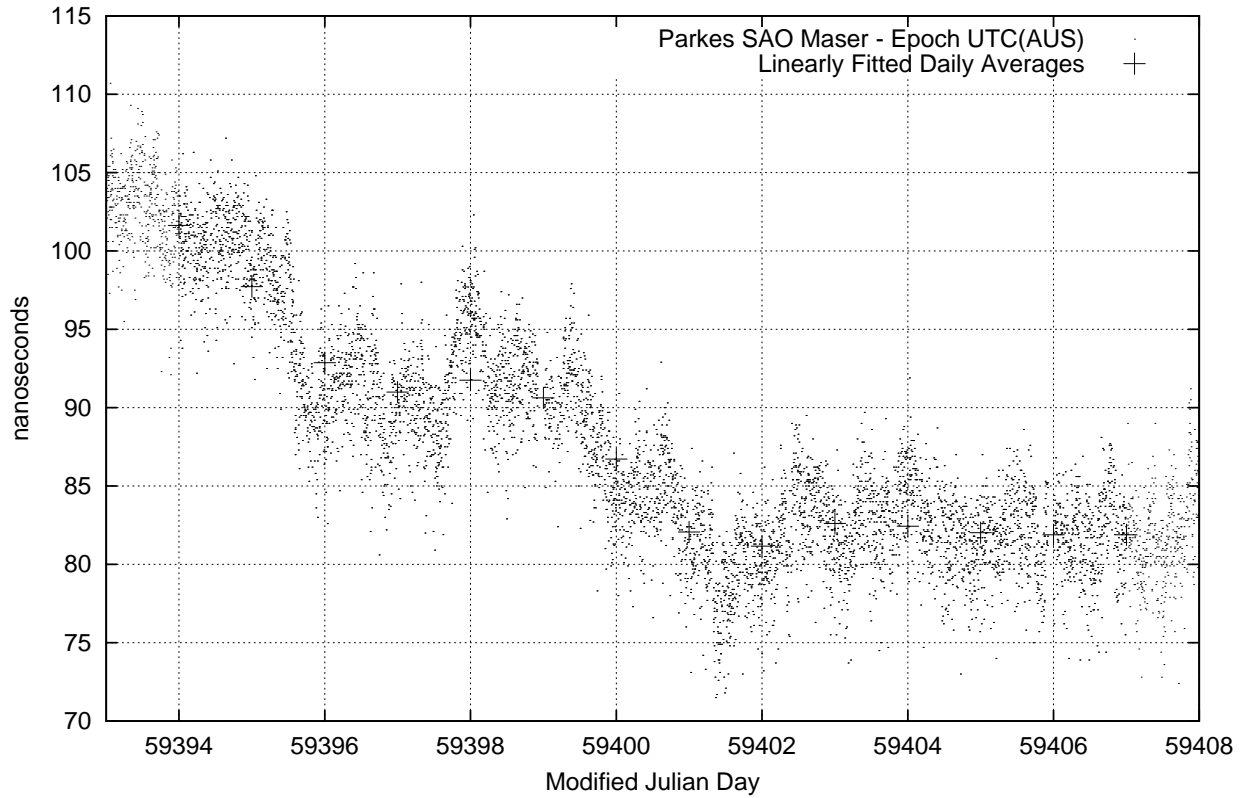

GPS Common-View Time-Transfer between ATNF Parkes and NMI Sydney

Tue Jul 13 22:26:13 2021

GPS Common-View Frequency Transfer between ATNF Parkes and NMI Sydney

Tue Jul 13 22:26:13 2021