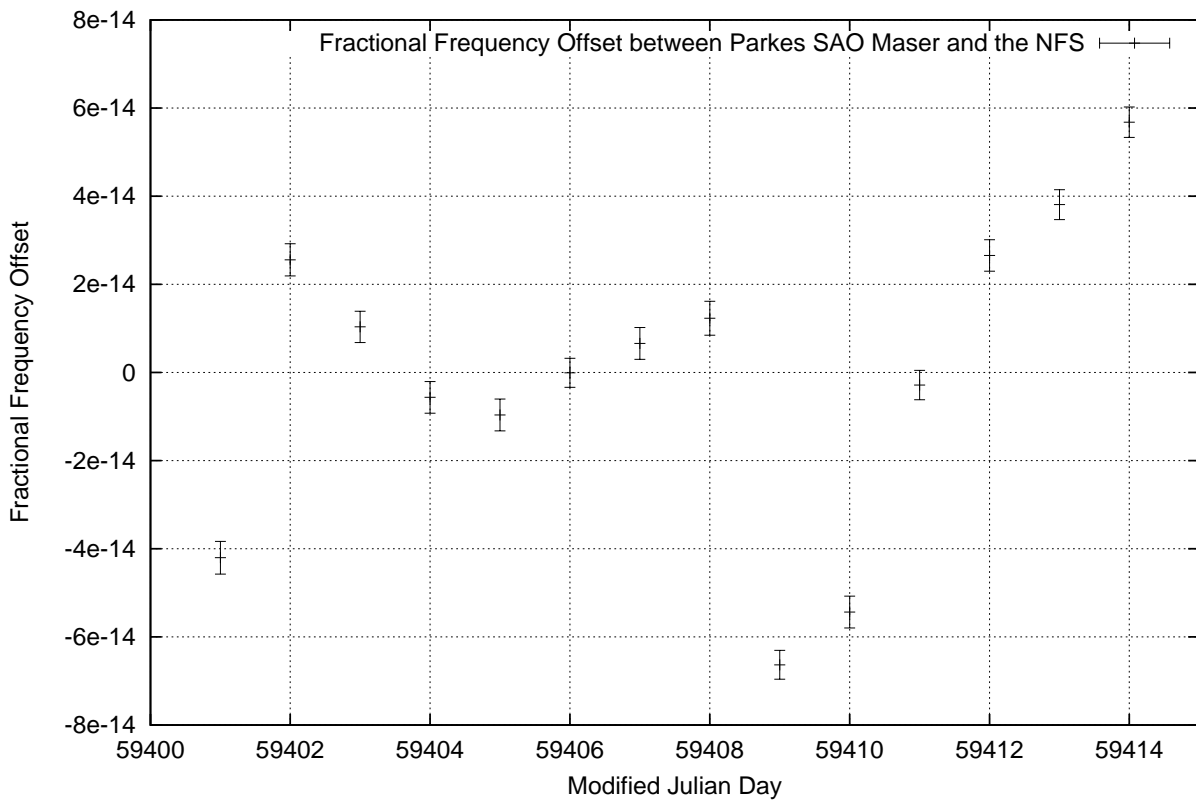

GPS Common-View Time-Transfer between ATNF Parkes and NMI Sydney

Tue Jul 20 22:26:13 2021

GPS Common-View Frequency Transfer between ATNF Parkes and NMI Sydney

Tue Jul 20 22:26:13 2021