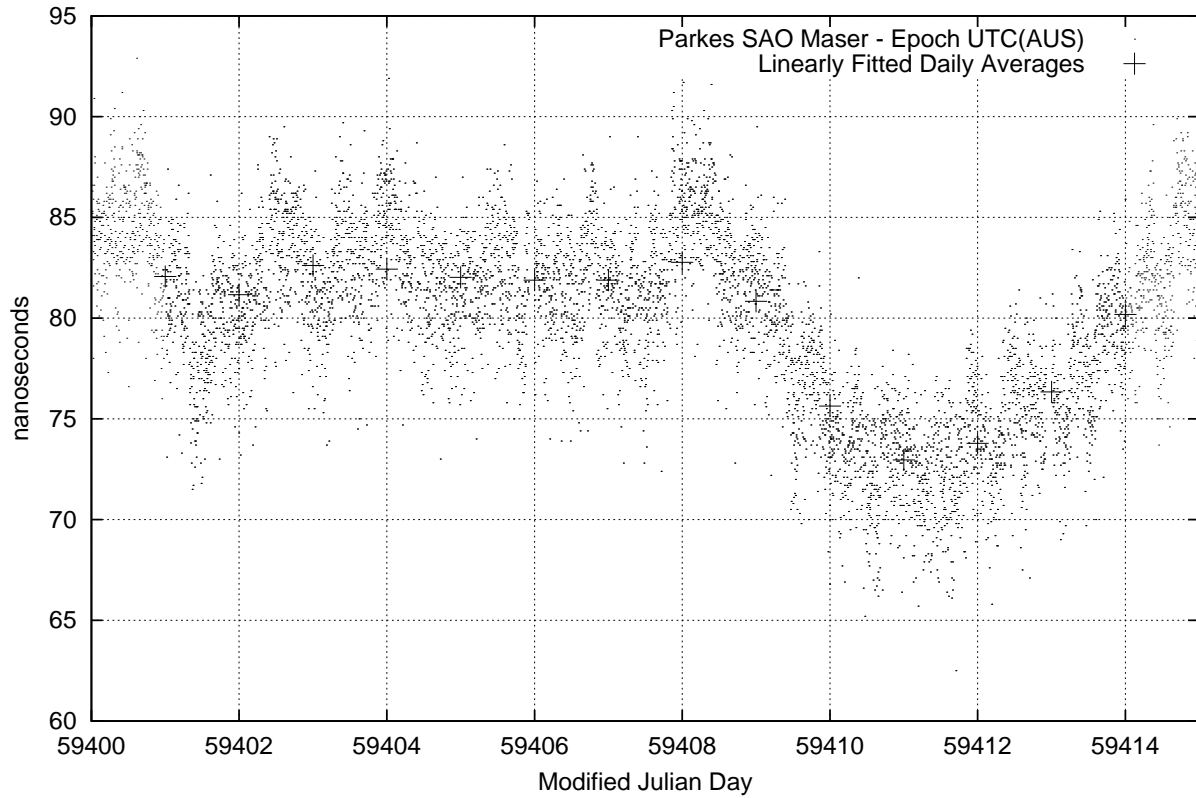

GPS Common-View Time-Transfer between ATNF Parkes and NMI Sydney

Tue Jul 20 22:26:13 2021

GPS Common-View Frequency Transfer between ATNF Parkes and NMI Sydney

Tue Jul 20 22:26:13 2021