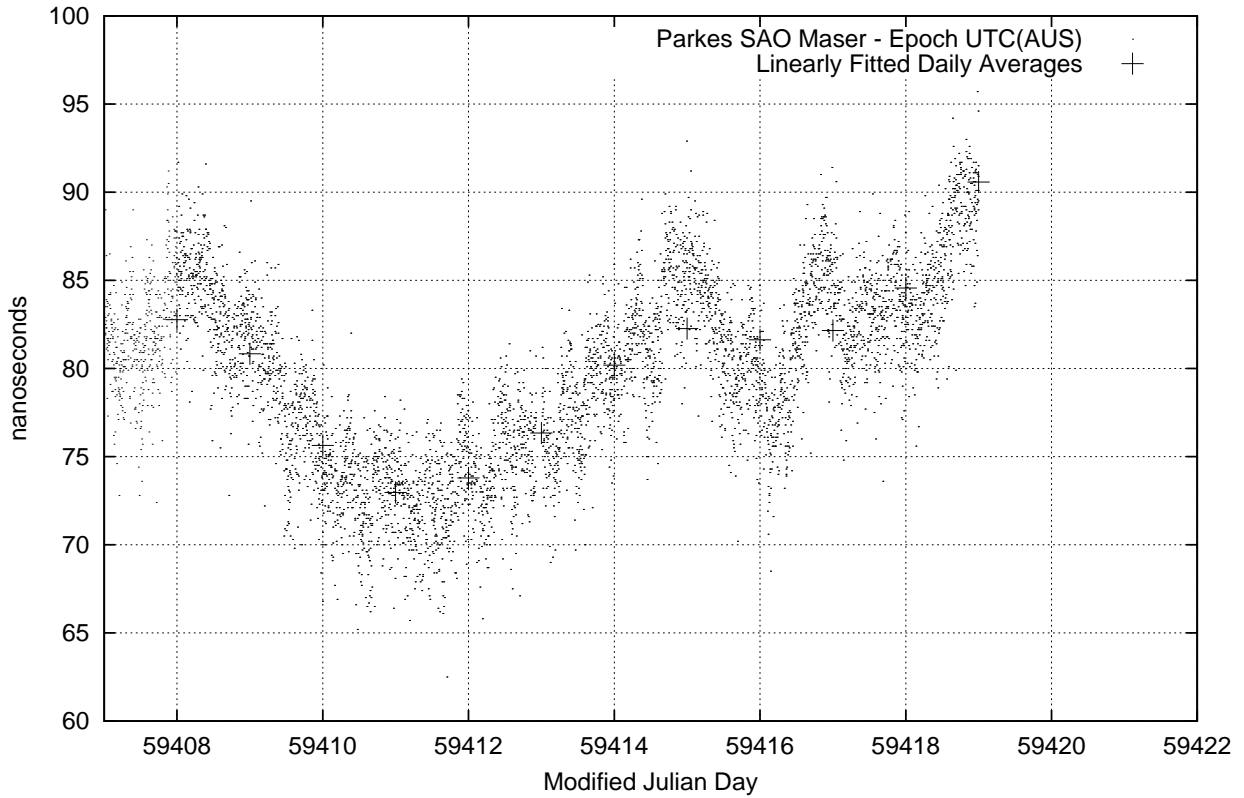

GPS Common-View Time-Transfer between ATNF Parkes and NMI Sydney

Tue Jul 27 22:26:12 2021

GPS Common-View Frequency Transfer between ATNF Parkes and NMI Sydney

Tue Jul 27 22:26:12 2021