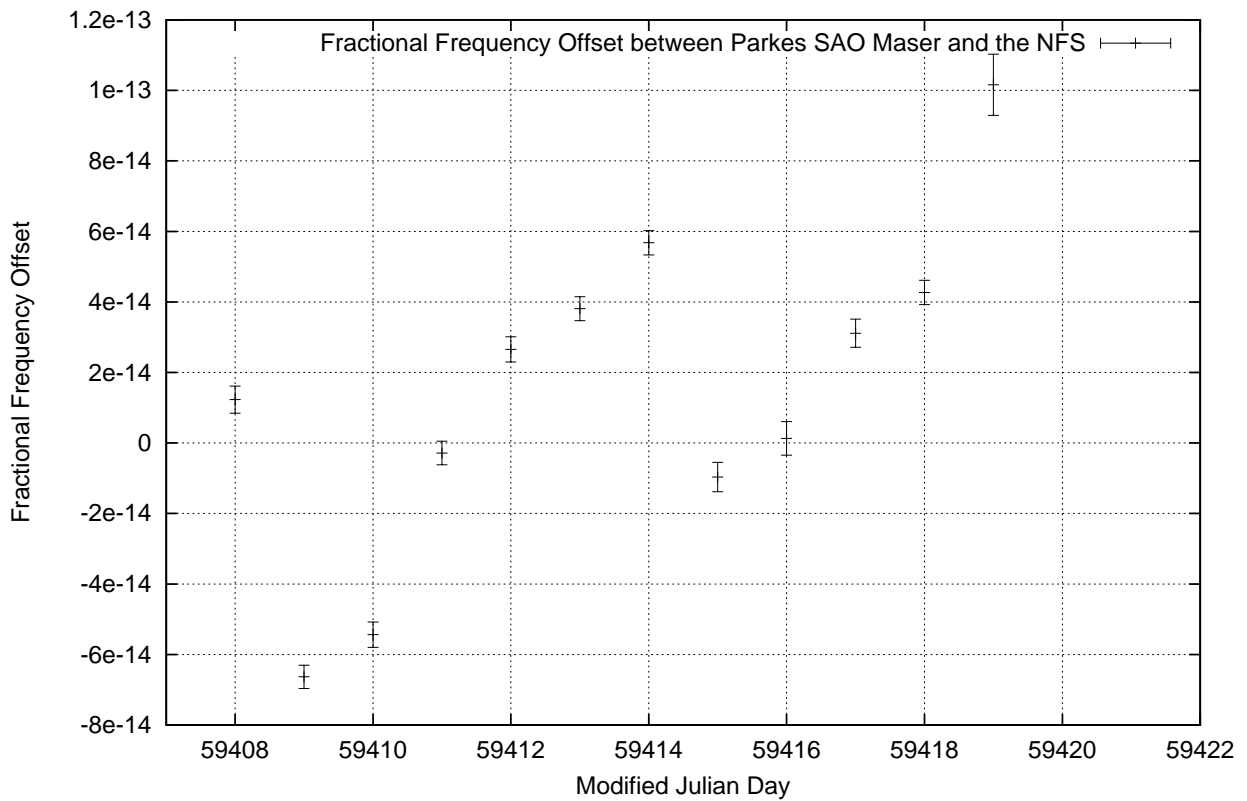

GPS Common-View Time-Transfer between ATNF Parkes and NMI Sydney

Tue Jul 27 22:26:12 2021

GPS Common-View Frequency Transfer between ATNF Parkes and NMI Sydney

Tue Jul 27 22:26:12 2021