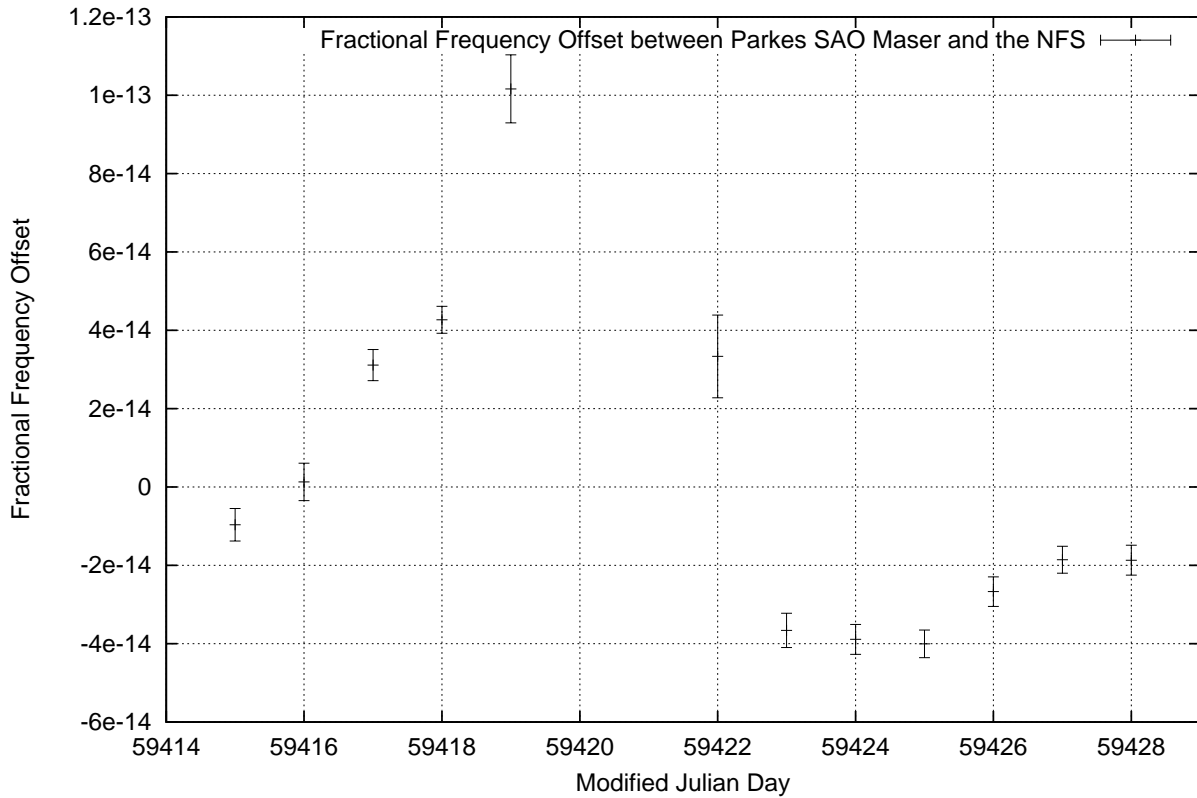

GPS Common-View Time-Transfer between ATNF Parkes and NMI Sydney

Tue Aug 03 22:26:11 2021

GPS Common-View Frequency Transfer between ATNF Parkes and NMI Sydney

Tue Aug 03 22:26:11 2021