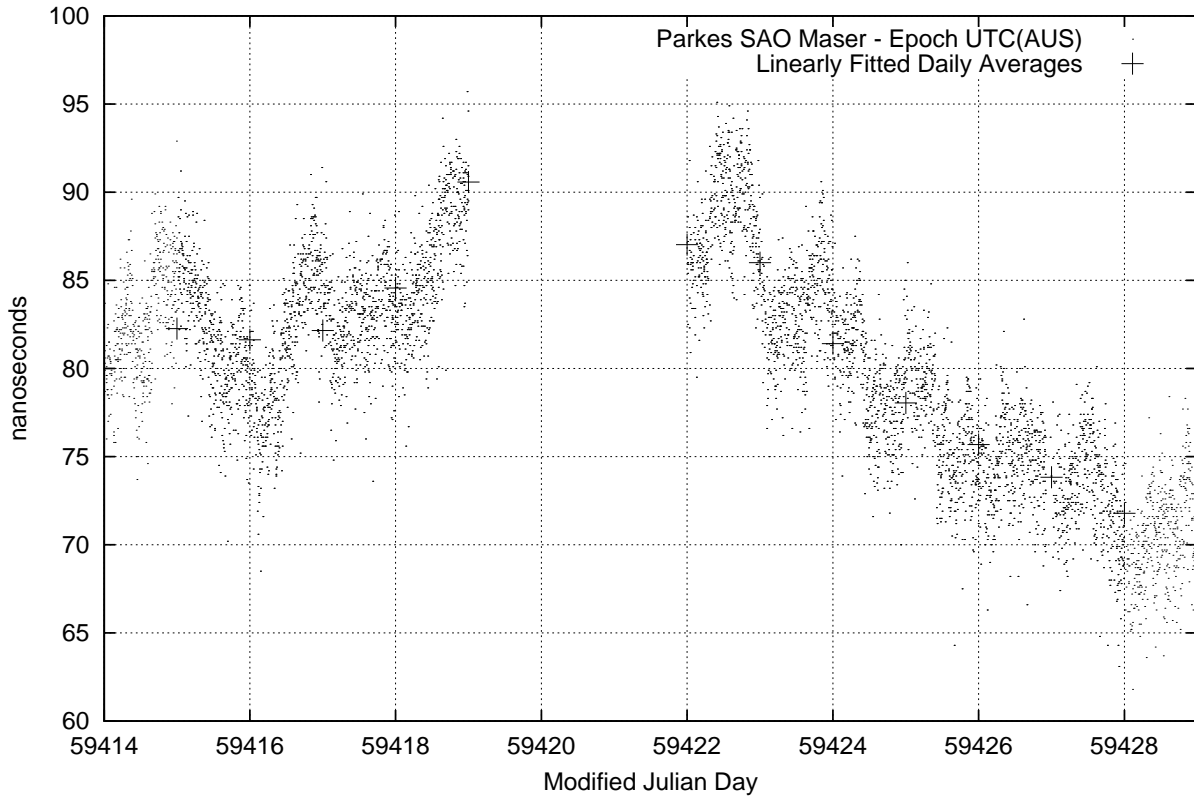

GPS Common-View Time-Transfer between ATNF Parkes and NMI Sydney

Tue Aug 03 22:26:11 2021

GPS Common-View Frequency Transfer between ATNF Parkes and NMI Sydney

Tue Aug 03 22:26:11 2021