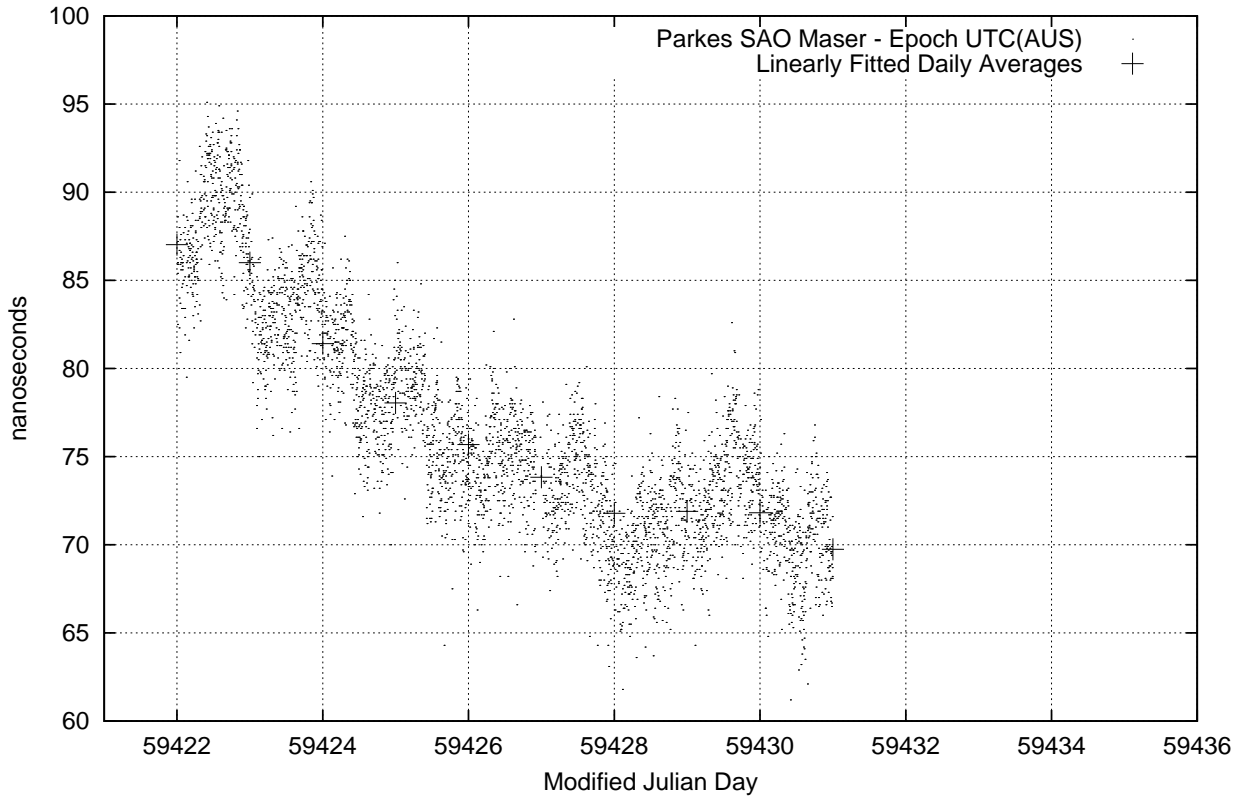

GPS Common-View Time-Transfer between ATNF Parkes and NMI Sydney

Tue Aug 10 22:26:10 2021

GPS Common-View Frequency Transfer between ATNF Parkes and NMI Sydney

Tue Aug 10 22:26:10 2021