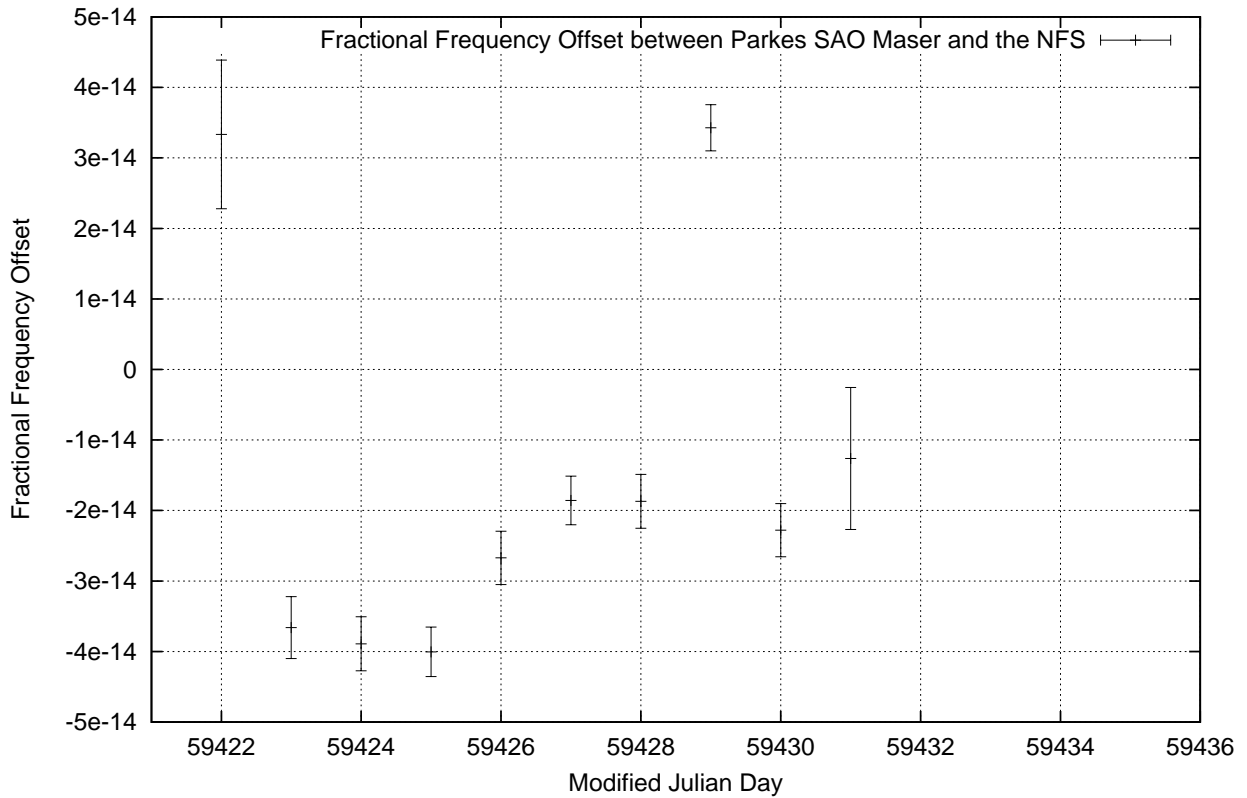

GPS Common-View Time-Transfer between ATNF Parkes and NMI Sydney

Tue Aug 10 22:26:10 2021

GPS Common-View Frequency Transfer between ATNF Parkes and NMI Sydney

Tue Aug 10 22:26:10 2021