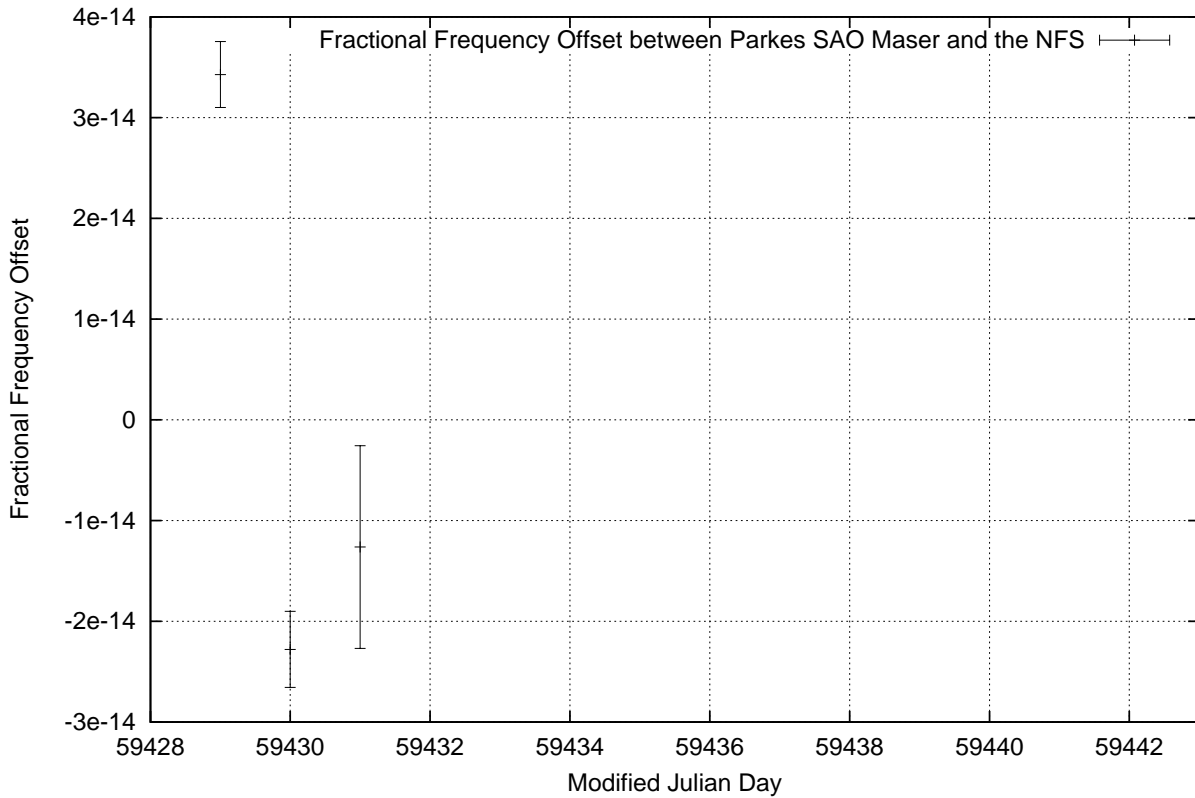

GPS Common-View Time-Transfer between ATNF Parkes and NMI Sydney

Tue Aug 17 22:26:05 2021

GPS Common-View Frequency Transfer between ATNF Parkes and NMI Sydney

Tue Aug 17 22:26:05 2021