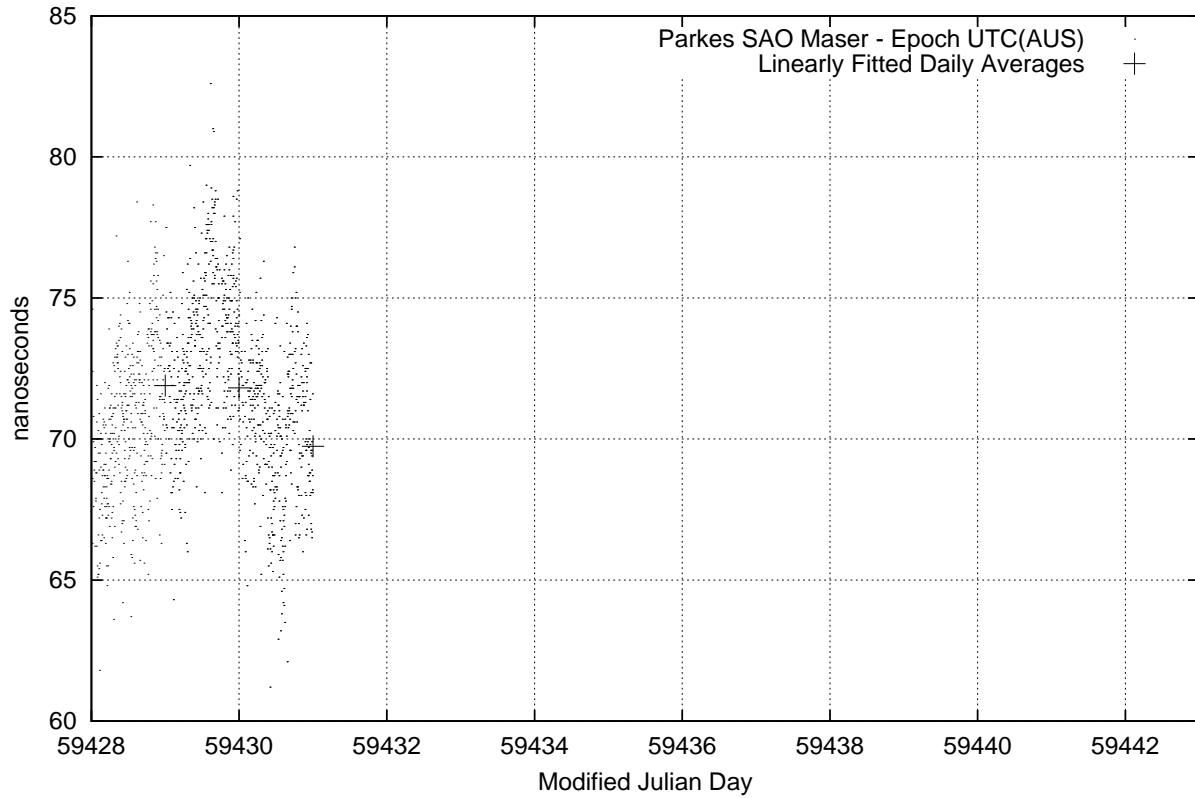

GPS Common-View Time-Transfer between ATNF Parkes and NMI Sydney

Tue Aug 17 22:26:05 2021

GPS Common-View Frequency Transfer between ATNF Parkes and NMI Sydney

Tue Aug 17 22:26:05 2021